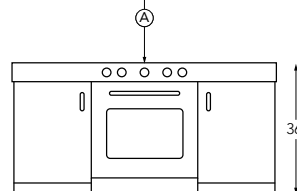

A. Installation height above the cooking surface 24–30"

B. Distance from bottom of range hood to top of hood 9-5/8"

Two fluorescent lights provide bright cooktop lighting.

Variable 3-speed slider switch control enables the user to choose operating preference.