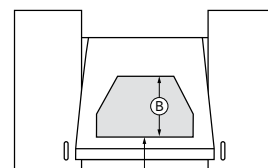

A. Installation height above the cooking surface 24–30"

B. Distance from bottom of range hood to top of hood 9-5/8"

Two fluorescent lights provide bright cooktop lighting.

Variable 3-speed slider switch control enables the user to choose operating preference.