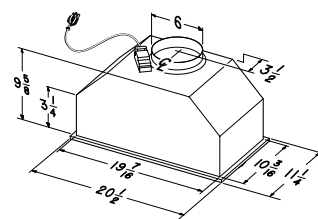

Installation Requirements

Amps @ 120V	2.8 Amps
Electrical	Cord Connected
Duct Size: Internal Blower	6" Round (290 CFM) 8" Round (390 CFM)
Duct Size: External Blower	Not Available
Duct Direction	Vertical
Backdraft Damper	Included