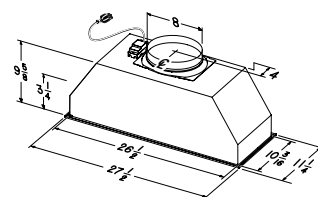

Installation Requirements

Amps @ 120V	2.8 Amps
Electrical	Cord Connected
Duct Size: Internal Blower	6" Round (290 CFM) 8" Round (390 CFM)
Duct Size: External Blower	Not Available
Duct Direction	Vertical
Backdraft Damper	Included

A. Installation height above the cooking surface 24–30"

B. Distance from bottom of range hood to top of hood 9-5/8"

Two fluorescent lights provide bright cooktop lighting.

Variable 3-speed slider switch control enables the user to choose operating preference.