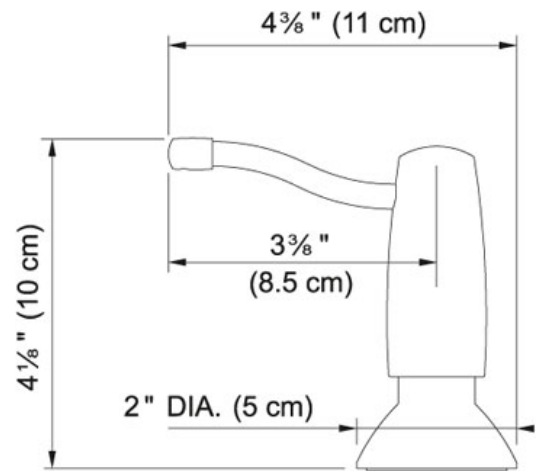

SPECIFICATION SHEET

PRODUCT FAMILY: Kitchen solutions FINISH: Old World Bronze SERIES: SOAP DISPENSER MODEL: SD2460

Product Information

FUN#	119.0278.880
US Part Number	SD2460

Suggested Products

115.0258.429