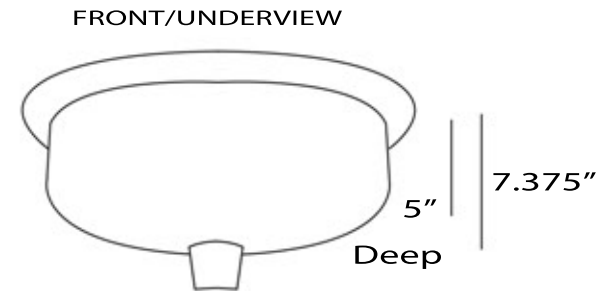

Brightwork Home Collection

Premium Stainless Steel Undermount Bathroom Sink

MODEL:
OVS-OF

Exterior Dimensions	Interior Bowl	Overall Height	Bowl Depth	Overflow
17.5" x 13.75"	15" x 11.5"	7.375"	5"	Yes

FEATURES

- Premium Stainless Steel bath sink
- 1.5" Drain Opening - Drain not included
- Hand Hammered - Individual variations will exist
- Limited Manufacturers Warranty
- ****Nominal Dimensions- Actual May Vary by up to .25"**