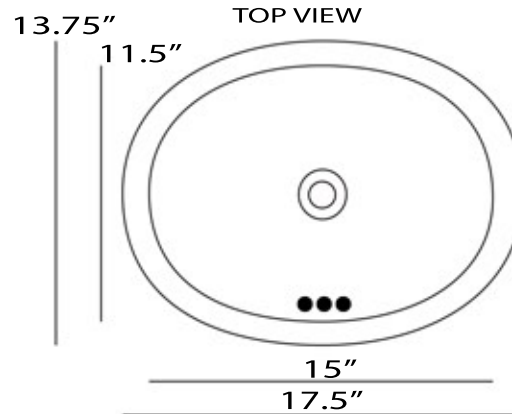

Brightwork Home Collection

Premium Stainless Steel Undermount Bathroom Sink

MODEL:
OVS-OF

Exterior Dimensions	Interior Bowl	Overall Height	Bowl Depth	Overflow
17.5" x 13.75"	15" x 11.5"	7.375"	5"	Yes

FEATURES

- Premium Stainless Steel bath sink
- 1.5" Drain Opening - Drain not included
- Hand Hammered - Individual variations will exist
- Limited Manufacturers Warranty
- ****Nominal Dimensions- Actual May Vary by up to .25"**