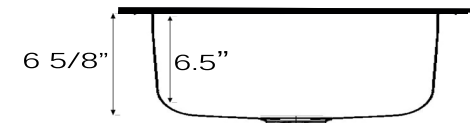

Brightwork Home Collection

Bar/Prep Undermount Kitchen Sink

MODEL:
RS18-SN

TOP VIEW

SIDE VIEW

Overall Dimensions	Interior Bowl	Drain Opening	Overflow	Bowl Depth
18" Diameter	15" Diameter	3.5"	No	6.5"

FEATURES

- Solid Copper, Nickel Plated/ Satin Nickel Finish
- 6.5" Bowl Depth
- Can be overmounted or undermounted
- Special Care Required
- Hand Hammered - variations will exist

****Nominal Dimensions - Actual May Vary by up to .25"**