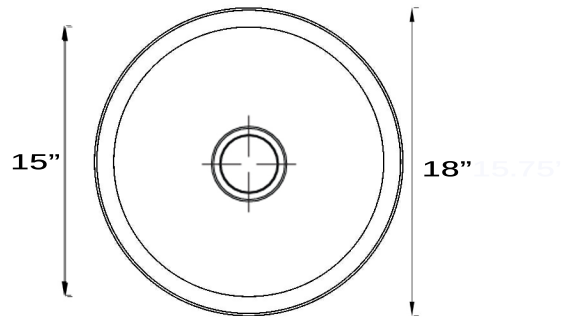

Brightwork Home Collection

Bar/Prep Undermount Kitchen Sink

MODEL:
RS18-SN

TOP VIEW

SIDE VIEW

Overall Dimensions	Interior Bowl	Drain Opening	Overflow	Bowl Depth
18" Diameter	15" Diameter	3.5"	No	6.5"

FEATURES

- Solid Copper, Nickel Plated/ Satin Nickel Finish
- 6.5" Bowl Depth
- Can be overmounted or undermounted
- Special Care Required
- Hand Hammered - variations will exist

****Nominal Dimensions - Actual May Vary by up to .25"**