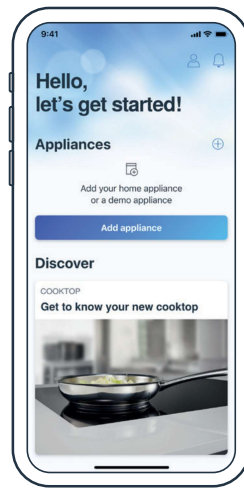

## Connect your cooktop to Home Connect now

### 1 Download the Home Connect app and follow the instructions