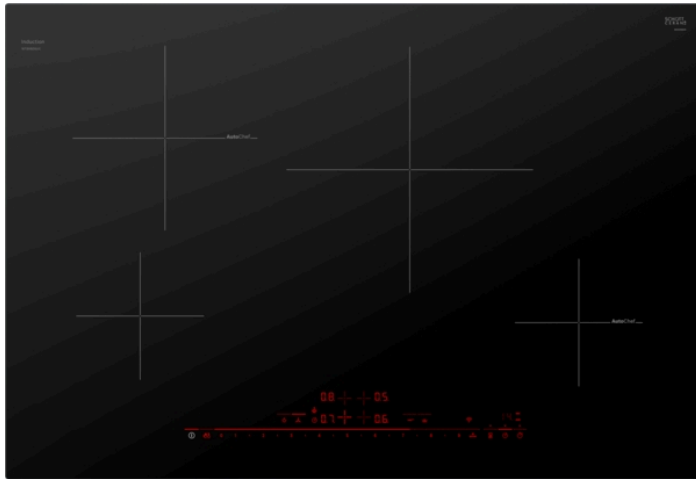

30" Induction Cooktop with Home Connect™, NIT8060UC, Black Frameless

Features and Benefits

Design

- 4 Induction Cooking Zones
- PreciseSelect® Premium - Direct Cooking Level Selection (17 Settings)
- Also Available with Stainless Steel Frame: NIT8060SUC