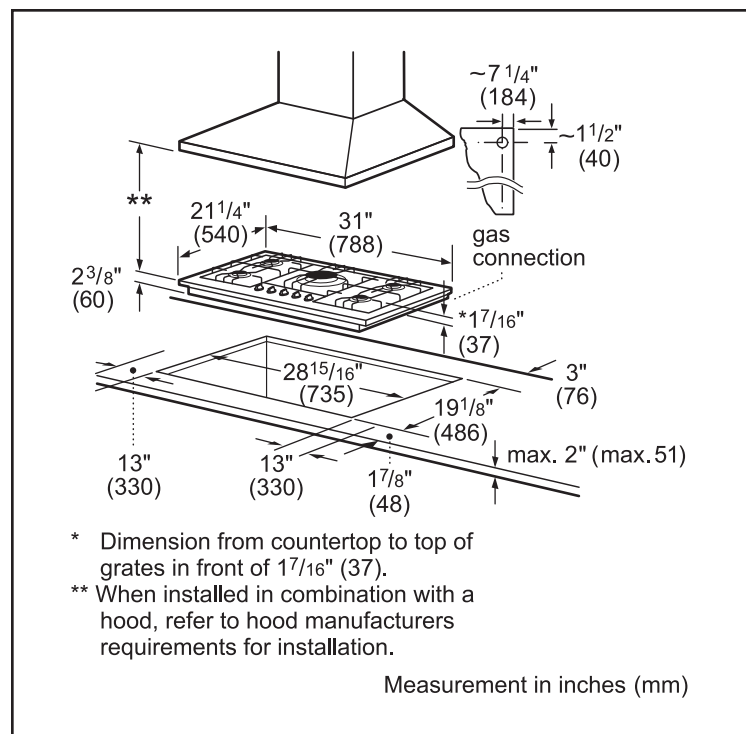

30" Gas Cooktop

800 Series – Stainless Steel NGM8058UC

BOSCH
Invented for life

Important: Information is preliminary and should be used for planning purposes only.

Installation Details

Accessories: To purchase Bosch accessories, cleaners & parts please visit www.bosch-home.com/us/store or call 1-800-944-2904 (Mon to Fri 5 am to 6 pm PST, Sat 6 am to 3 pm PST).

Notes: All height, width and depth dimensions are shown in inches. BSH reserves the absolute and unrestricted right to change product materials and specifications, at any time, without notice. Consult the product's installation instructions for final dimensional data and other details prior to making cutout.

Warranties: Please see Use & Care manual or Bosch website for statement of limited warranty.

For more information on our entire line of products, go to www.bosch-home.com/us or call 1-800-944-2904

© BSH Home Appliances Corporation. All rights reserved. Bosch is a registered trademark of Robert Bosch GmbH.