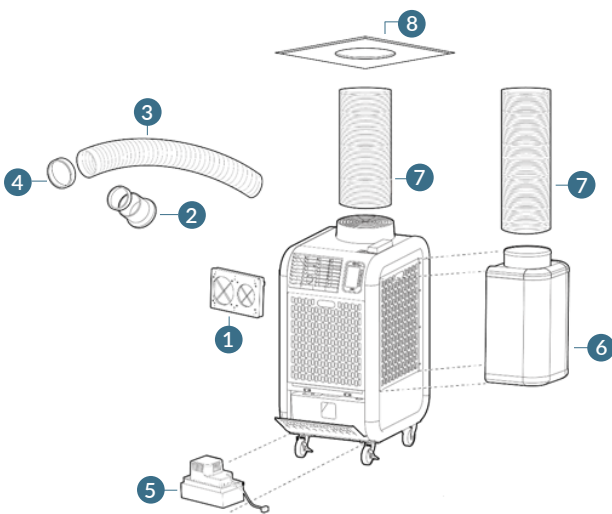

1-800-237-9199

ACCESSORIES

NOZZLE APPLICATION

#	Part No.	Description
1	481769-0280	5" Two Hole Base Plate
2	481170-0480	5" Two Hole Quick Connect Flange
3	484209-0480	5" Quick Connect Nozzle**
4	484789-0210	Condensate Pump, 115v
5	484350-1160	Plenum Condenser Air
6	481744-0062	12" Self-Supported Duct
7	484490-1030	Ceiling Tile Kit, 12-in hole, metal
*	LA146373-8280	Ceiling Tile Kit, 12-in hole, plastic
*	LAY45771-0060	Flexible Air Duct, 8' by 12"
*	HDK-12	2' x 2' Ceiling Tile with 8' of 12" Flex Duct

* Not Pictured
** Sold Individually

DUCT HOSE APPLICATION

#	Part No.	Description
1	481769-0280	5" Two Hole Base Plate
2	481170-0450	5" Flange Ext. Duct**
3	481744-0090	5" Self-Supported Duct**
4	481851-0200	5" Trim Ring**
5	484789-0210	Condensate Pump, 115v
6	484350-1160	Plenum Condenser Air
7	481744-0062	12" Self-Supported Duct
8	484490-1030	Ceiling Tile Kit, 12-in hole, metal
*	LA146373-8280	Ceiling Tile Kit, 12-in hole, plastic
*	LAY45771-0060	Flexible Air Duct, 8' by 12"
*	HDK-12	2' x 2' Ceiling Tile with 8' of 12" Flex Duct