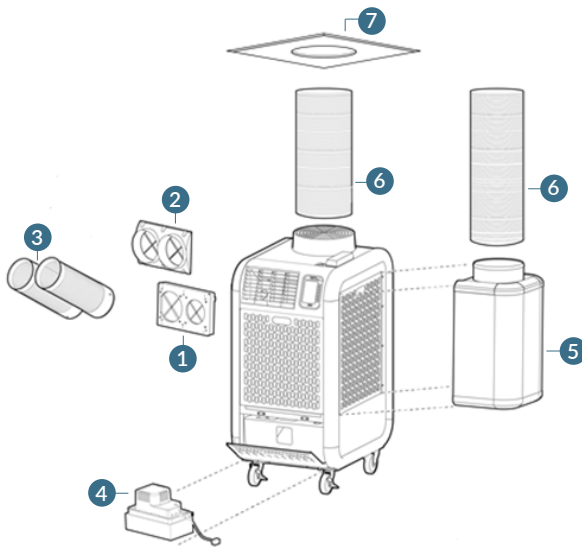

	Shipping	Out of Carton
Weight (lbs.)	208	166
Height (in.)	54	47
Width (in.)	26	22
Depth (in.)	31	27

RoHS Restriction of Hazardous Substances Standard compliant
UL 60335 and UL 60335-2-40 compliant

Pure n Natural Systems, Inc.

1-800-237-9199

ACCESSORIES

NOZZLE APPLICATION

#	Part No.	Description
1	481769-0280	5" Two Hole Base Plate
2	481170-0480	5" Two Hole Quick Connect Flange
3	484209-0480	5" Quick Connect Nozzle**
4	484789-0210	Condensate Pump, 115v
5	484350-1160	Plenum Condenser Air
6	481744-0062	12" Self-Supported Duct
7	484490-1030	Ceiling Tile Kit, 12-in hole, metal
*	LA146373-8280	Ceiling Tile Kit, 12-in hole, plastic
*	LAY45771-0060	Flexible Air Duct, 8' by 12"
*	HDK-12	2' x 2' Ceiling Tile with 8' of 12" Flex Duct