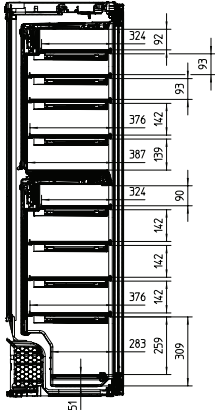

KWT 6722 iS
Built-in wine storage unit
with FlexiFrame and SommelierSet for wine connoisseurs.

EAN: 4002516235422 / Material number: 11329860 / Old Material Number: 36672200USA

0.75 l Bordeaux bottle capacity (no. of bottles)	80 bottles
Current consumption in milliampere (mA)	1000
Voltage in V	120
Fuse rating in A	10
Number of phases	1
Frequency in Hz	50-60
Wire length in ft (m)	9 (2.8)
Standard accessories	
Active AirClean filter	•

KWT 6722 iS

Built-in wine storage unit

with FlexiFrame and SommelierSet for wine connoisseurs.

KWT6722iS, KWT6722iS-1, Interior dimensions (Installation drawings)