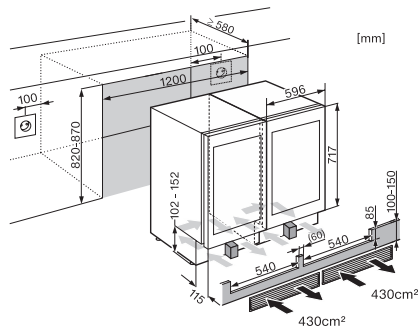

KWT 6322 UG

Built-under wine storage unit

with FlexiFrame and Push2open for greater versatility and top-quality design.