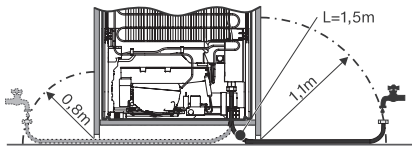

FNS 37492 iE
PerfectCool freezer
for perfect side-by-side combination in the 70 in niche.

FNS37492iE, KFN37692iDE, KFSN37692iDE, Water connection placement 2013 (installation drawings)

FNS37492iDE (installation drawings)