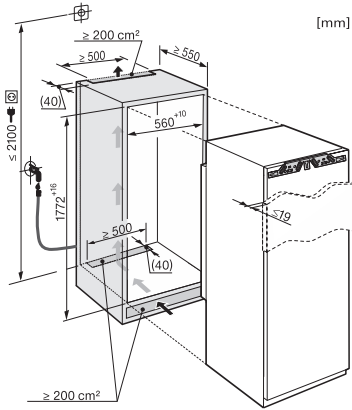

FNS 37492 iE
PerfectCool freezer
for perfect side-by-side combination in the 70 in niche.

FNS37492iE, KFN37692iDE, KFSN37692iDE, Water connection placement 2013 (installation drawings)

FNS37492iDE (installation drawings)