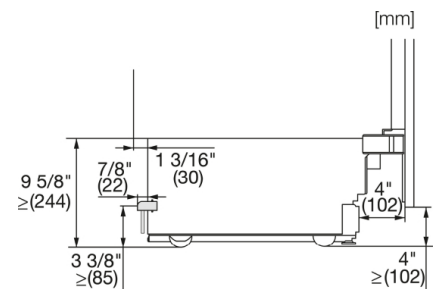

KF 2982 SF

MasterCool FrenchDoor

For high-end design and technology on a large scale.

1) Heating mat KSK 2001 (EU, AUS, CN) or KSK 2002 (US, CA, MX, BR)

1. KSK 2001/2002
2. Device A

1. View from the front