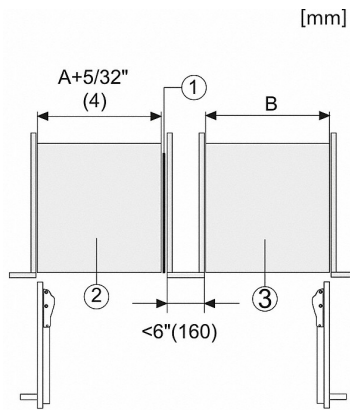

More information at [www.MieleUSA.com](http://www.MieleUSA.com)

For further information please see next page...

KF 2982 SF

MasterCool FrenchDoor

For high-end design and technology on a large scale.

<b>Technical data</b>	
Appliance width in in.(mm)	35 3/4 (908)
Appliance height in in.(mm)	83 3/4 (2,127)
Appliance depth in in.(mm)	24 7/8 (629)
Climatic classification	T
Fridge compartment volume in l	393
4-star freezer compartment volume in l	157
Current consumption in milliampere (mA)	4,000
Voltage in V	120
Fuse rating in A	10
Wire length in ft (m)	9 (3.0)
<b>Standard accessories</b>	
Active AirClean filter	•

KF2982SF, KF2981SF, installation, MasterCool, installation drawings (US, CA)

MasterCool, top view, doorway, installation drawings

KF2901Vi/SF, KF2911Vi/SF, KF2801Vi/SF, KF2811Vi/SF, KF2981Vi/SF, sideview, MasterCool, installation drawings

Side-by-Side, MasterCool, footnote, installation drawings

1. KSK 2001/2002  
2. Device A

KF2902Vi/SF, KF2912Vi/SF, KF2982Vi/SF, KF2901Vi/SF, KF2911Vi/SF, KF2981Vi/SF, installation, MasterCool

1. View from the front

KF 2982 SF

MasterCool FrenchDoor

For high-end design and technology on a large scale.

3. Device B  
A = niche device A  
B = niche device B

2. Mains Connection cable, L = 3000 mm (118 inch)  
3. Water inlet position, L = 2000mm (not for KON USA)  
4. No water/ELT connections permitted in this area