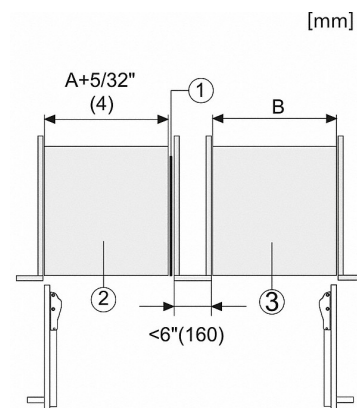

Side-by-Side, MasterCool, footnote, installation drawings

1. KSK 2001/2002
2. Device A