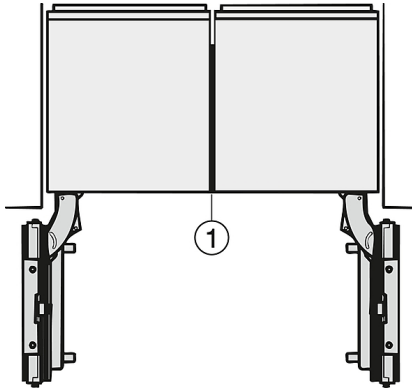

KF 2982 SF

MasterCool FrenchDoor

For high-end design and technology on a large scale.

Side-by-side, MasterCool, without partition wall, with heating mat (Sketch) (with footnote)

1) Heating mat KSK 2001 (EU, AUS, CN) or KSK 2002 (US, CA, MX, BR)