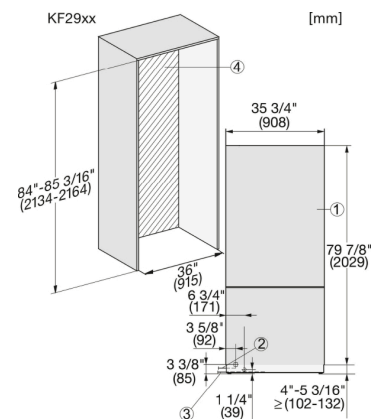

KF2901Vi/SF, KF2911Vi/SF, KF2801Vi/SF, KF2811Vi/SF, KF2981Vi/SF, sideview, MasterCool, installation drawings

KF2902Vi/SF, KF2912Vi/SF, KF2982Vi/SF, KF2901Vi/SF, KF2911Vi/SF, KF2981Vi/SF, installation, MasterCool

1. View from the front