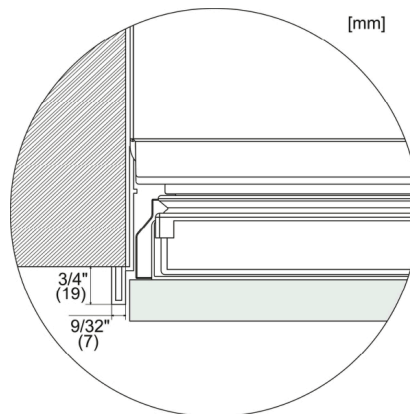

MasterCool, top view, doorway, installation drawings