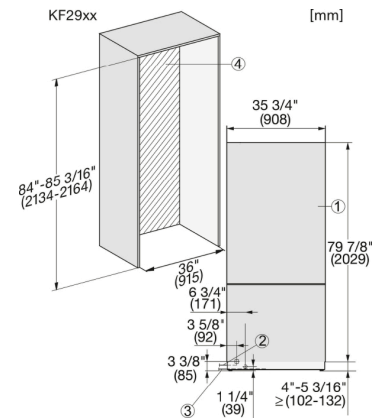

More information at [www.MieleUSA.com](http://www.MieleUSA.com)

For further information please see next page...

KF 2982 SF

MasterCool FrenchDoor

For high-end design and technology on a large scale.

<b>Technical data</b>	
Appliance width in in.(mm)	35 3/4 (908)
Appliance height in in.(mm)	83 3/4 (2,127)
Appliance depth in in.(mm)	24 7/8 (629)
Climatic classification	T
Fridge compartment volume in l	393
4-star freezer compartment volume in l	157
Current consumption in milliampere (mA)	4,000
Voltage in V	120
Fuse rating in A	10
Wire length in ft (m)	9 (3.0)
<b>Standard accessories</b>	
Active AirClean filter	•

KF2982SF, KF2981SF, installation, MasterCool, installation drawings (US, CA)

MasterCool, top view, doorway, installation drawings

KF2901Vi/SF, KF2911Vi/SF, KF2801Vi/SF, KF2811Vi/SF, KF2981Vi/SF, sideview, MasterCool, installation drawings

Side-by-Side, MasterCool, footnote, installation drawings

1. KSK 2001/2002  
2. Device A

KF2902Vi/SF, KF2912Vi/SF, KF2982Vi/SF, KF2901Vi/SF, KF2911Vi/SF, KF2981Vi/SF, installation, MasterCool

1. View from the front

KF 2982 SF

MasterCool FrenchDoor

For high-end design and technology on a large scale.

3. Device B  
A = niche device A  
B = niche device B

2. Mains Connection cable, L = 3000 mm (118 inch)  
3. Water inlet position, L = 2000mm (not for KON USA)  
4. No water/ELT connections permitted in this area