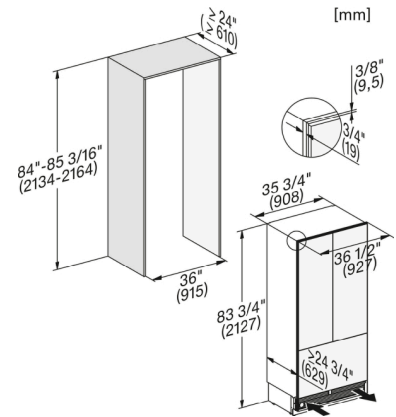

More information at [www.MieleUSA.com](http://www.MieleUSA.com)

For further information please see next page...

KF 2982 SF

MasterCool FrenchDoor

For high-end design and technology on a large scale.

<b>Technical data</b>	
Appliance width in in.(mm)	35 3/4 (908)
Appliance height in in.(mm)	83 3/4 (2,127)
Appliance depth in in.(mm)	24 7/8 (629)
Climatic classification	T
Fridge compartment volume in l	393
4-star freezer compartment volume in l	157
Current consumption in milliampere (mA)	4,000
Voltage in V	120
Fuse rating in A	10
Wire length in ft (m)	9 (3.0)
<b>Standard accessories</b>	
Active AirClean filter	•

KF 2982 SF

MasterCool FrenchDoor

For high-end design and technology on a large scale.

Side-by-side, MasterCool, without partition wall, with heating mat (Sketch) (with footnote)

1) Heating mat KSK 2001 (EU, AUS, CN) or KSK 2002 (US, CA, MX, BR)