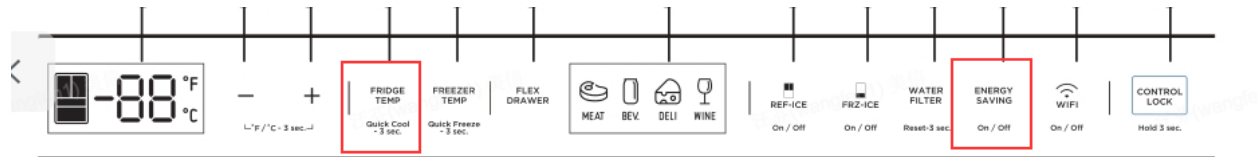

# Demo/Display Mode Instruction

## MRQ22D7AST, 21.6 Cu. Ft. French Door Refrigerator

Within the first 3 mins of plugging the unit (initial power up), press and hold “Fridge Temp” and “Energy Savings” buttons together until the refrigerator goes into the demo mode.

## MRS26D5AST, 26.3 Cu. Ft. Side-by-Side Refrigerator

Within the first 10 mins of plugging the unit (initial power up), press and hold “Ice On” and “Energy Savings” buttons together until the refrigerator goes into the demo mode.