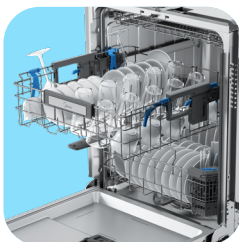

24" Top Control Dishwasher with STRAWash™

WOW Features

STRAWash™
Bottle Wash Zone
TruDry Drying
System

Midea's 24" Top Control Dishwasher is the first dishwasher to feature STRAWash™, which keeps reusable straws secure in a specialized basket while precision jets deep clean their interiors. The Bottle Wash Zone provides the same thorough cleaning for bottles and tumblers, so you can relax knowing that any combination of dishes, straws, and bottles will come out perfectly clean and dry.

- 1. Extended Dry:** Gives dishes extra time to dry, ensuring cabinet-ready results for plastics and other hard-to-dry items.
- 2. Auto-Open Door:** Releases steam to remove excess moisture from inside the dishwasher.
- 3. Air Dry:** Fresh air enters the tub to keep dishes dry, spotless, and odor-free.

Bottle Wash Zone

Four powerful, precision-aimed jets deep clean bottles and tumblers, removing residue from hard-to-reach areas.

44 dB

Runs quietly while delivering reliable cleaning performance.

Two LED Tub Lights

Illuminate the dishwasher's interior for greater visibility while loading and unloading.

3-Level Height Adjustable Rack

Easily raise and lower the middle rack by 1 to 2 inches to create space for taller items on the rack below.