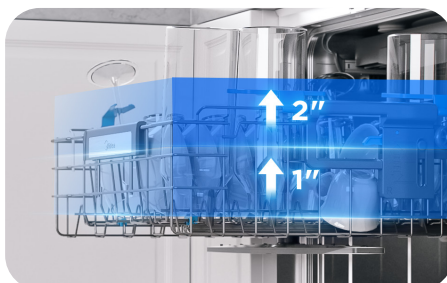

3-Level Height Adjustable Rack

Available Colors

Stainless
MDT24P3CST

Certifications & Warranty

FEATURES

3-Stage Total Drying

Delivers Perfectly Dry and Spotless Dishes

Bottle Wash Zone

Deep-Cleans Bottles with Powerful Jets

3-Level Height Adjustable Rack

Creates Space on the Rack Below

3rd Rack

Holds Utensils of All Sizes

3-Level Spray Arms

Ensure Maximum Cleaning Coverage

2-Year Warranty

Double the Standard