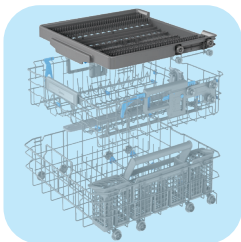

24"

Top Control Dishwasher

with 3-Stage
Total Drying

WOW Features

3 Stage Total Drying
Bottle Wash Zone
3-Level Height Adjustable Rack

Midea's Top Control Dishwasher features 3-Stage Total Drying—combining Extended Dry, Auto-Open Door, and Air-Dry functions—to deliver consistently dry, spotless results. Each rack is equipped with a full-length spray arm for thorough, edge-to-edge cleaning, while the dedicated Bottle Wash Zone provides a powerful clean for bottles and deep items, inside and out. With a 3-Level Height Adjustable Rack and an additional 3rd Rack, this dishwasher offers flexible loading options to accommodate dishes, cookware, and utensils of all shapes and sizes.

Available Colors

Stainless
MDT24P3CST

Certifications & Warranty

3 Stage Total Drying

Our innovative drying system combines Extended Dry, Auto-Open Door, and Air Dry functions to leave your dishes perfectly dry and spotless, every time.

Bottle Wash Zone

Specialized area with holders and dedicated jets that spray water directly into bottles and tumblers, ensuring deep cleaning both inside and out.

3-Level Height Adjustable Rack

You can easily adjust the middle rack between 1-2" to create space for taller items on the rack below.

3rd Rack

Holds utensils of varying sizes to free up space for the rest of your dishes.

3-Level Spray Arms

Each rack has a full-length spray arm for maximum cleaning coverage.

Wine Glass Holders

Keep delicate stemware secure on the top rack during wash cycles.