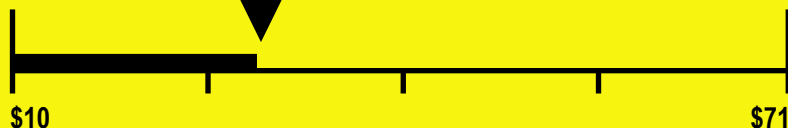

U.S. Government

Federal law prohibits removal of this label before consumer purchase.

ENERGYGUIDE

Clothes Washer
Capacity: Standard

Maytag
Model: MVWB300W*
Cat. V9Se5Cta(3B)

Estimated Yearly Operating Cost (when used with an electric water heater)

$29

Cost Range of Similar Models

276 kWh

Estimated Yearly Electricity Use

$17

Estimated Yearly Operating Cost
(when used with a natural gas water heater)

Your cost will depend on your utility rates and use.

- Cost range based only on standard capacity models.
- Estimated operating cost based on eight wash loads a week and a 2007 national average electricity cost of 10.65 cents per kWh and natural gas cost of $1.218 per therm.
- For more information, visit www.ftc.gov/appliances. (P/N W10092821)