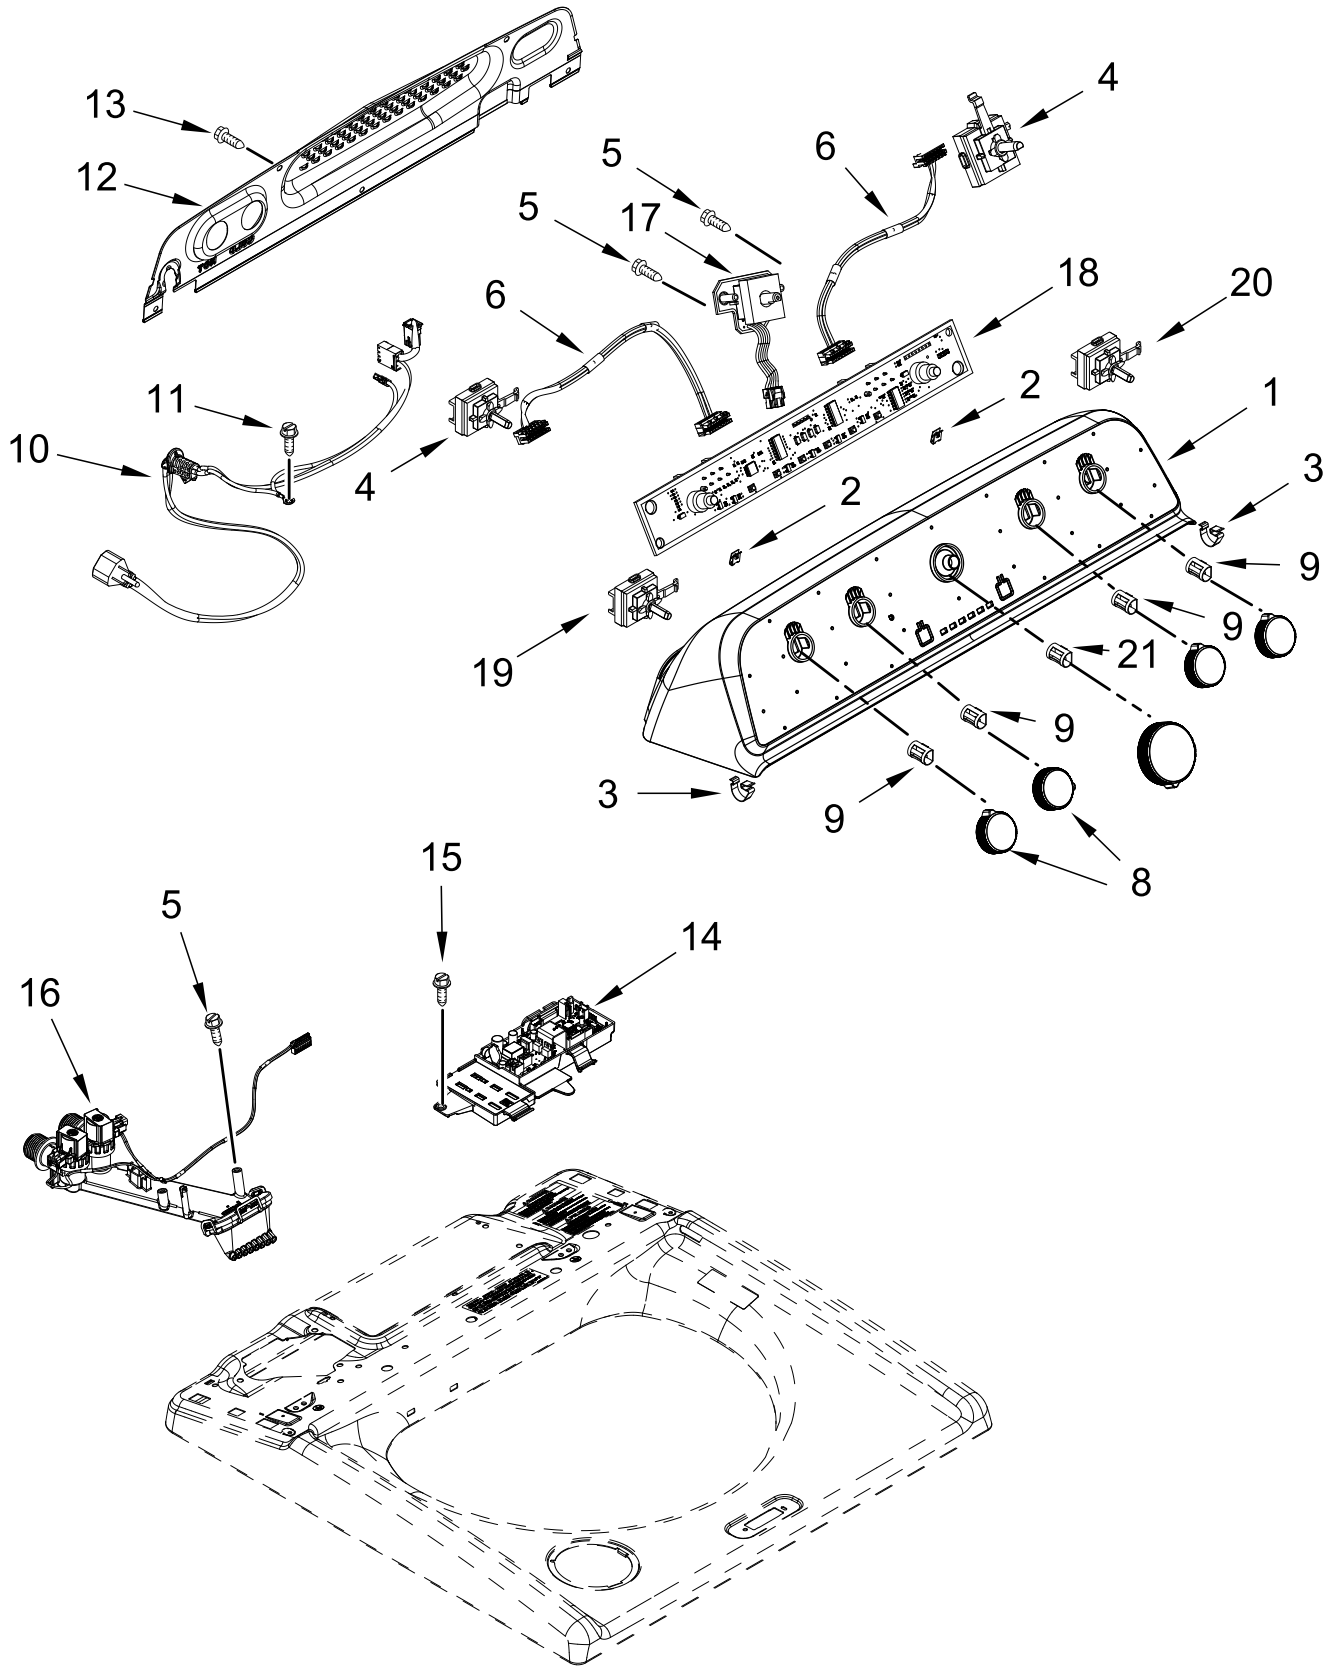

# CONSOLE AND WATER INLET PARTS

# CONSOLE AND WATER INLET PARTS

<u>Illus.</u> <u>No.</u>	<u>Part No.</u>	<u>Description</u>	<u>Illus.</u> <u>No.</u>	<u>Part No.</u>	<u>Description</u>	<u>Illus.</u> <u>No.</u>	<u>Part No.</u>	<u>Description</u>
1	W11576953	Console Assembly	9	688805	Clip, Spring	16	W11385821	Water Inlet Assembly (Complete)
2	W10298336	Nut, "U"	10	W11335102	Power Cord Assembly	17	W11545513	Encoder, PCA
3	8312709	Clip, Console	11	3400076	Screw	18	W11295686	HMI
4	W10414411	Switch, Rotary Encoder (5 Position)	12	W10611544	Panel, Console Rear Cover	19	W10414381	Switch, Rotary Encoder (2 Position)
5	9740848	Screw	13	W10660565	Screw	20	W10414398	Switch, Rotary Encoder (4 Position)
6	W11437973	Harness, Upper	14	W11491430	Control Unit Assembly, Machine and Motor	21	8536939	Clip, Spring
7	W11328381	Knob, Large						
8	W11398762	Knob, Small	15	693995	Screw			