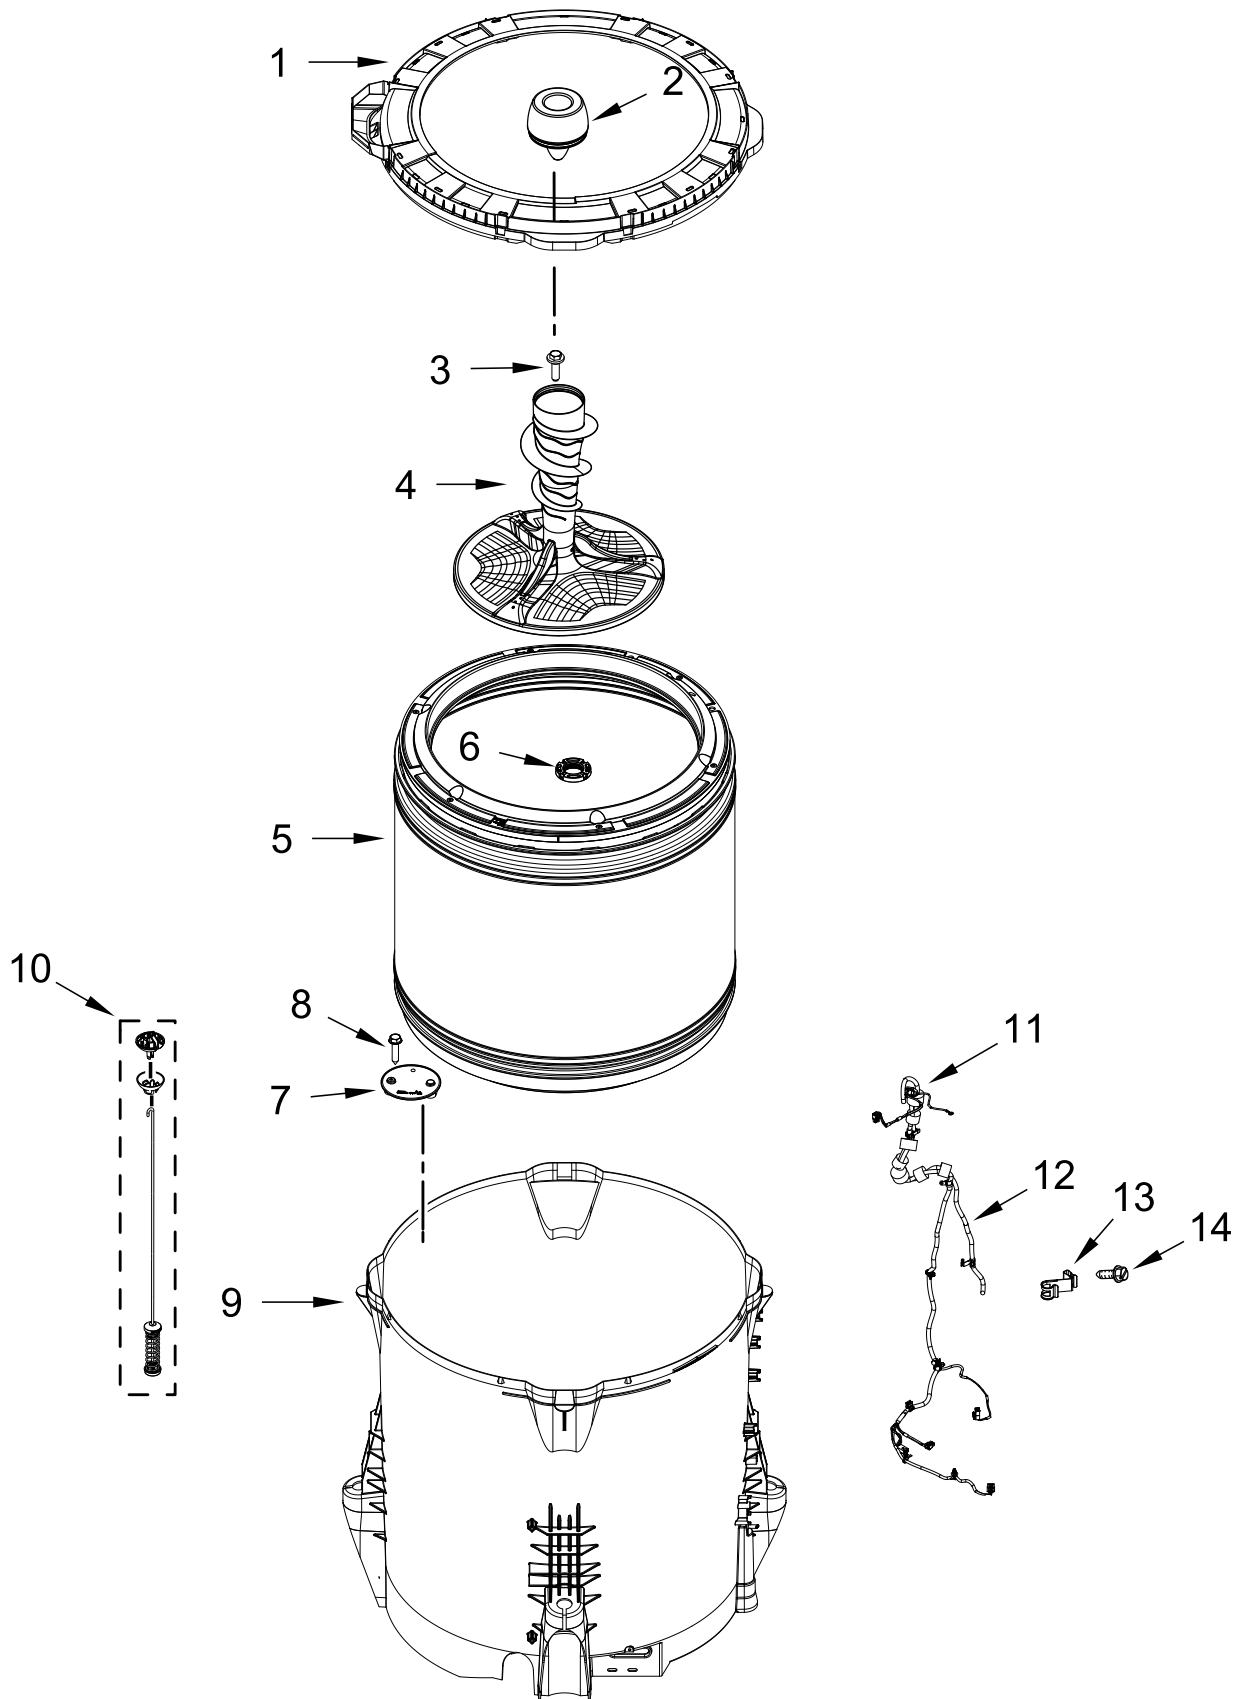

BASKET AND TUB PARTS

BASKET AND TUB PARTS

<u>Illus.</u> <u>No.</u>	<u>Part No.</u>	<u>Description</u>	<u>Illus.</u> <u>No.</u>	<u>Part No.</u>	<u>Description</u>	<u>Illus.</u> <u>No.</u>	<u>Part No.</u>	<u>Description</u>
1	W10578859	Tub Ring	8	8533928	Screw	13	W11284522	Clip, Harness
2	W10863013	Dispenser, Fabric Softener	9	W11219115	Tub	14	8533943	Screw
3	W10625252	Screw	10	W11228718	Damper Assembly, Tub Suspension (Set Of 4-Includes Suspension Bushings and Suspension Balls)			
4	W11093899	Agitator						
5	W11459622	Basket Assembly						
6	W11183985	Basket, Lock Nut	11	W11335100	Harness, Lower			
7	W11089264	Filter, Drain Pump	12	W10590949	Hose, Pressure Switch