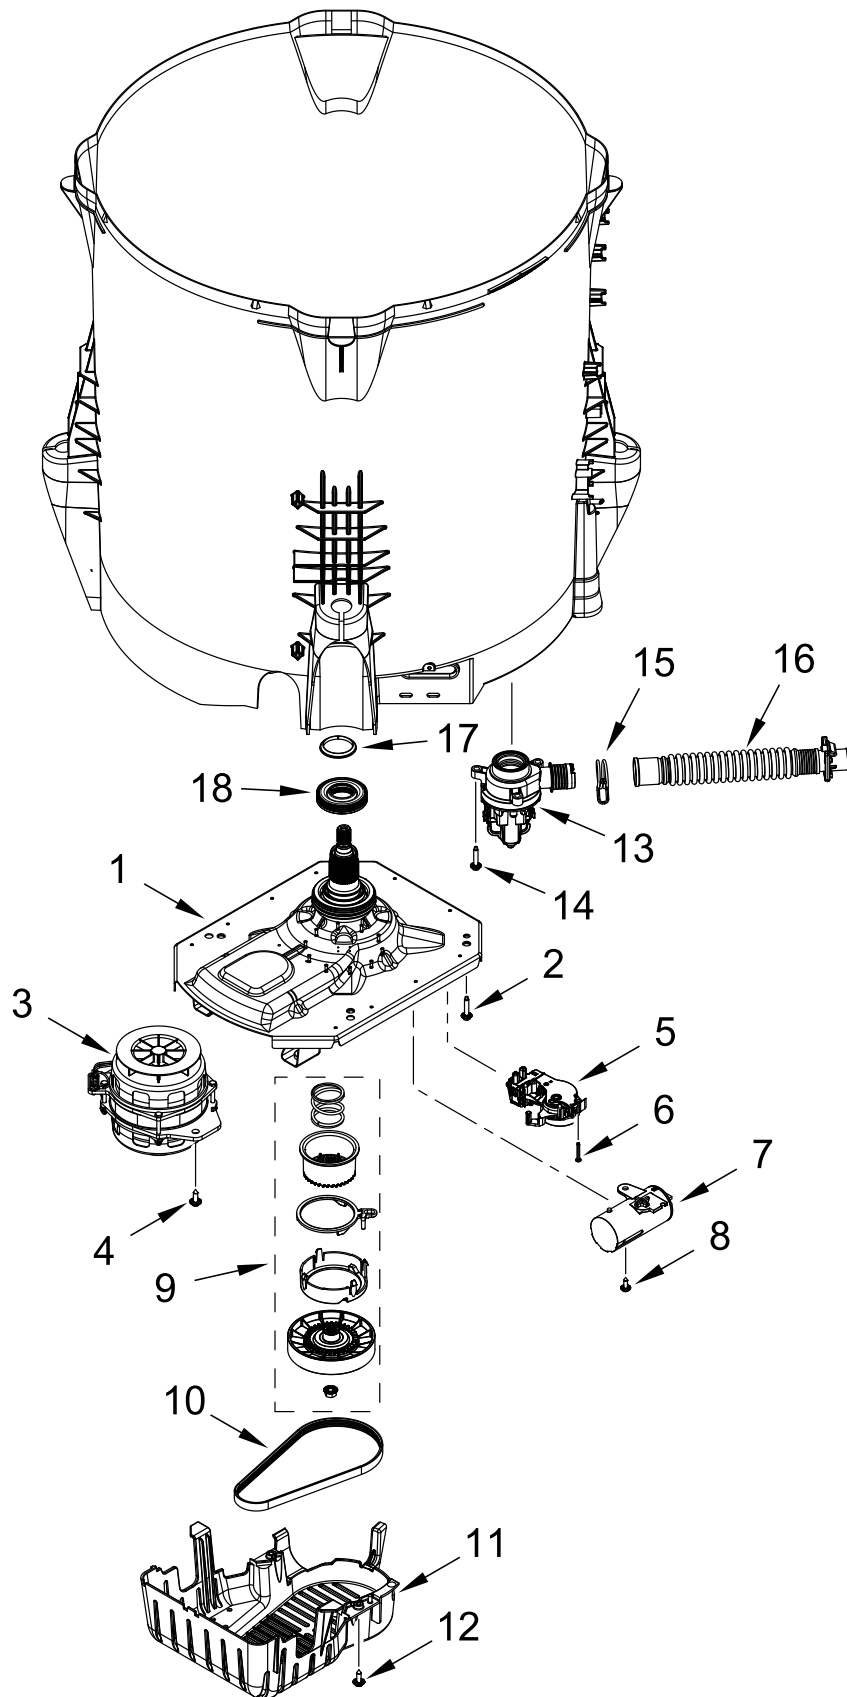

GEARCASE, MOTOR AND PUMP PARTS

GEARCASE, MOTOR AND PUMP PARTS

<u>Illus.</u> <u>No.</u>	<u>Part No.</u>	<u>Description</u>	<u>Illus.</u> <u>No.</u>	<u>Part No.</u>	<u>Description</u>	<u>Illus.</u> <u>No.</u>	<u>Part No.</u>	<u>Description</u>
1	W11164183	Gearcase Assembly	8	W10142728	Screw	14	W10004910	Screw
2	W10249633	Screw	9	W10721967	Splutch Kit (60Hz)	15	8317496	Clamp, Hose
3	W10677723	Motor, Drive	10	W10808317	Belt, Drive	16	W10763078	Hose, Inner Drain Assembly
4	W10094780	Screw	11	W10550173	Shield, Pulley Cover	17	W11218170	Washer, Thrust
5	W11398781	Actuator, Shift	12	357640	Screw	18	W10447972	Seal, Tub
6	9741052	Screw	13	W11259498	Pump Assembly, Drain			
7	W11162560	Capacitor, Motor Run