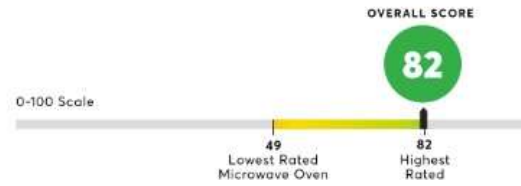

CR Consumer Reports
RECOMMENDED

After extensive testing and research, Consumer Reports determined this product to be:

- ✓ HEATING EVENNESS
- ✓ SPEED OF HEATING
- ✓ RELIABILITY

About CR Microwave ovens Testing

- **141** RATED
- **14** RECOMMENDED
- **1518** HOURS OF TESTING

LG MVEL2125F

(As of June 2024)

Highs

- Excellent defrosting evenness
- Excellent ease of use
- Very good in our noise test
- Turntable can be turned off
- Fits 9X15 baking dish

Lows

- Mediocre heating speed

For a full review of this product, please visit [Consumer Reports](#).