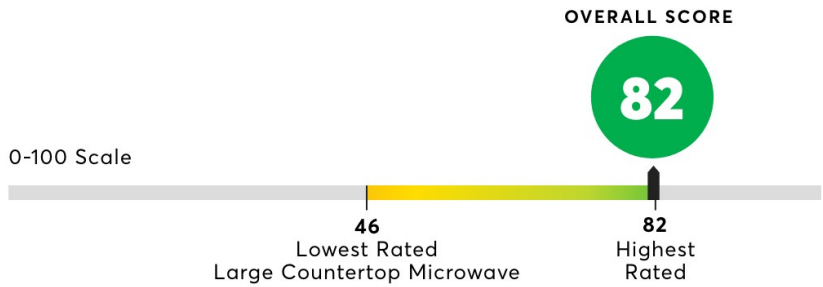

- 📋 **149** RATED
- ✓ **13** RECOMMENDED
- 🕒 **1518** HOURS OF TESTING

LG NeoChef MSER1590S

(As of January 2025)

↑ Highs

- Excellent heating evenness
- Excellent heating speed
- Excellent defrosting
- Excellent in our noise test