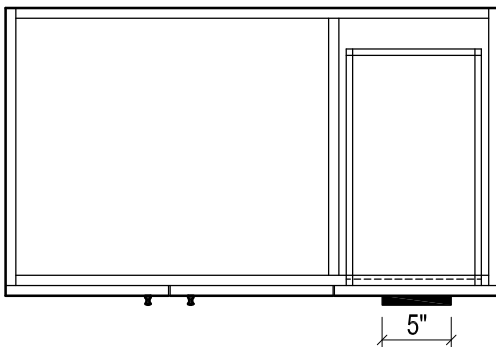

METROPOLITAN 36 FOR STONE TOP

WALL HUNG is also available for this model.

Vanity height without legs is 25.2"

Matching standard stone countertop: 37" x 22 1/4".

We offer GRANITE, MARBLE or QUARTZ stones in various models, thicknesses and cut-outs.

FRONT VIEW

SIDE VIEW

TOP VIEW

BACK VIEW