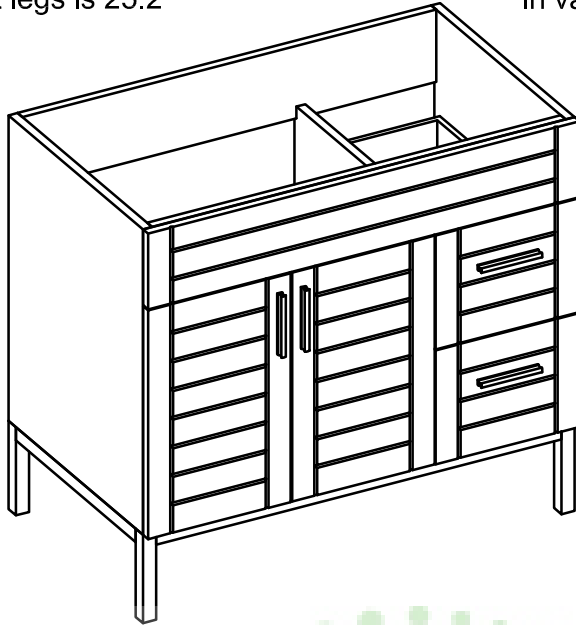

METROPOLITAN 36 FOR STONE TOP

WALL HUNG is also available for this model.

Vanity height without legs is 25.2"

Matching standard stone countertop: 37" x 22 1/4".

We offer GRANITE, MARBLE or QUARTZ stones in various models, thicknesses and cut-outs.

FRONT VIEW

SIDE VIEW

TOP VIEW

BACK VIEW