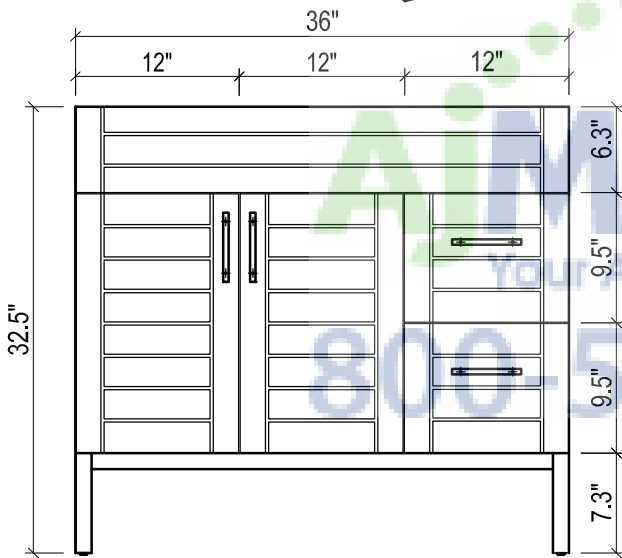

METROPOLITAN 36 FOR STONE TOP

WALL HUNG is also available for this model.

Vanity height without legs is 25.2"

Matching standard stone countertop: 37" x 22 1/4".

We offer GRANITE, MARBLE or QUARTZ stones in various models, thicknesses and cut-outs.

FRONT VIEW

SIDE VIEW

TOP VIEW

BACK VIEW