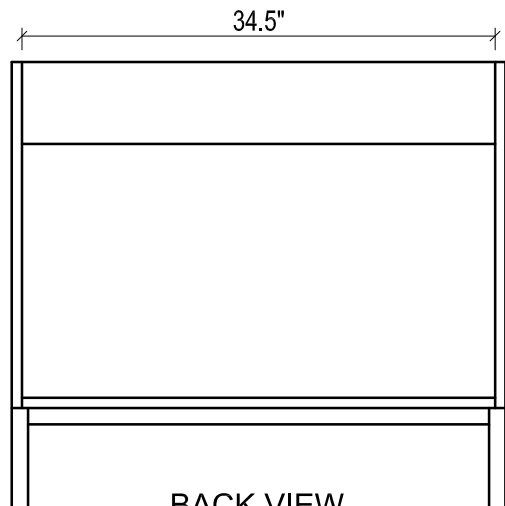

METROPOLITAN 36 FOR STONE TOP

WALL HUNG is also available for this model.

Vanity height without legs is 25.2"

Matching standard stone countertop: 37" x 22 1/4".

We offer GRANITE, MARBLE or QUARTZ stones in various models, thicknesses and cut-outs.

FRONT VIEW

SIDE VIEW

TOP VIEW

BACK VIEW