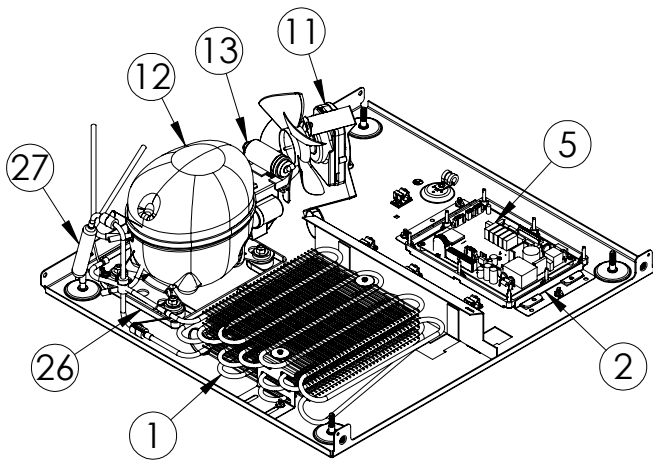

Service Parts List

marvelrefrigeration.com
616-754-5601

MPRI424-IS31A		
ITEM	DESCRIPTION	MARVEL P/N
1	CONDENSER ASSEMBLY	42249374
2	MAIN CONTROL BOARD KIT	S42088795
3	GRILLE	S41015650-BLK
4	LED LIGHT STRIP	S68178
5	CONTROL BOARD	S68177
6	REED SWITCH	S66010
7	THERMISTOR ASSEMBLY	S41015903-BLK
8	UI DISPLAY KIT	S68167-01
9	ACCESS COVER	S41016032
10	MECHANICAL HARNESS*	S41015905
11	CONDENSER FAN MOTOR	42249159
12	COMPRESSOR	S41015689
13	COMPRESSOR ELECTRICALS	S41015922
14	EVAPORATOR ASSEMBLY	S41013571
15	DOOR ASSEMBLY	S42038711
16	EVAP FAN	S41013588
17	DOOR GASKET	S31580-035
18	UPPER HINGE	S41013108-RH
19	LOWER HINGE	S41013197-RH
20	KEYS (2)	S41013540
21	HALF SHELF	S41014452-SS
22	SLIDING SHELF	S42138556
23	LEG LEVELERS (4)	42243808
24	POWER CORD	S41050606
25	EVAP THERMISTOR	S68092
26	DRAIN PAN	S41013227
27	DRIER	S41013226
28	CARTON ASSEMBLY *	42249633
29	DEFROST HEATER	42249372
30	DEFROST THERMOSTAT	S41013590
31	ICE MAKER KIT	S67041-01
32	ICE BUCKET	S41013552-CLR

* NOT PICTURED