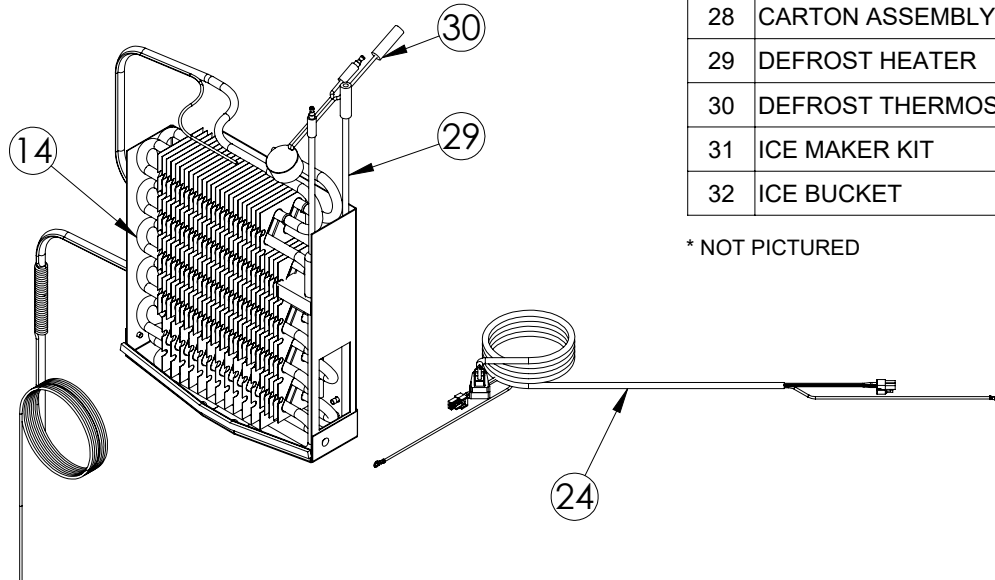

Service Parts List

marvelrefrigeration.com
616-754-5601

MPRI424-IS31A		
ITEM	DESCRIPTION	MARVEL P/N
1	CONDENSER ASSEMBLY	42249374
2	MAIN CONTROL BOARD KIT	S42088795
3	GRILLE	S41015650-BLK
4	LED LIGHT STRIP	S68178
5	CONTROL BOARD	S68177
6	REED SWITCH	S66010
7	THERMISTOR ASSEMBLY	S41015903-BLK
8	UI DISPLAY KIT	S68167-01
9	ACCESS COVER	S41016032
10	MECHANICAL HARNESS*	S41015905
11	CONDENSER FAN MOTOR	42249159
12	COMPRESSOR	S41015689
13	COMPRESSOR ELECTRICALS	S41015922
14	EVAPORATOR ASSEMBLY	S41013571
15	DOOR ASSEMBLY	S42038711
16	EVAP FAN	S41013588
17	DOOR GASKET	S31580-035
18	UPPER HINGE	S41013108-RH
19	LOWER HINGE	S41013197-RH
20	KEYS (2)	S41013540
21	HALF SHELF	S41014452-SS
22	SLIDING SHELF	S42138556
23	LEG LEVELERS (4)	42243808
24	POWER CORD	S41050606
25	EVAP THERMISTOR	S68092
26	DRAIN PAN	S41013227
27	DRIER	S41013226
28	CARTON ASSEMBLY *	42249633
29	DEFROST HEATER	42249372
30	DEFROST THERMOSTAT	S41013590
31	ICE MAKER KIT	S67041-01
32	ICE BUCKET	S41013552-CLR

* NOT PICTURED