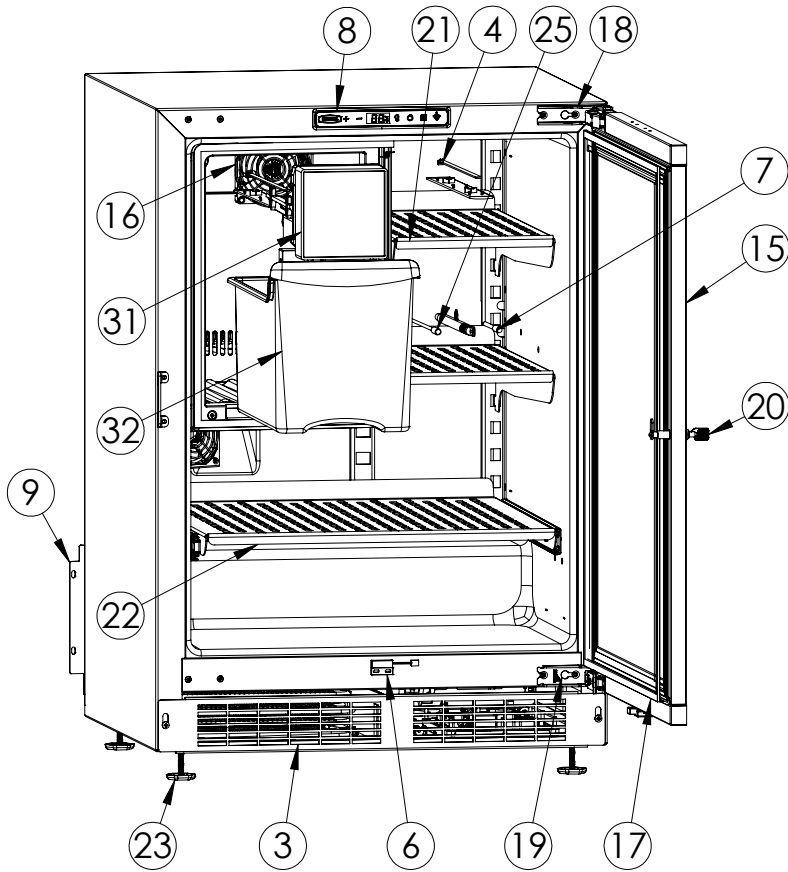

Service Parts List

marvelrefrigeration.com
616-754-5601

MPRI424-IS31A		
ITEM	DESCRIPTION	MARVEL P/N
1	CONDENSER ASSEMBLY	42249374
2	MAIN CONTROL BOARD KIT	S42088795
3	GRILLE	S41015650-BLK
4	LED LIGHT STRIP	S68178
5	CONTROL BOARD	S68177
6	REED SWITCH	S66010
7	THERMISTOR ASSEMBLY	S41015903-BLK
8	UI DISPLAY KIT	S68167-01
9	ACCESS COVER	S41016032
10	MECHANICAL HARNESS*	S41015905
11	CONDENSER FAN MOTOR	42249159
12	COMPRESSOR	S41015689
13	COMPRESSOR ELECTRICALS	S41015922
14	EVAPORATOR ASSEMBLY	S41013571
15	DOOR ASSEMBLY	S42038711
16	EVAP FAN	S41013588
17	DOOR GASKET	S31580-035
18	UPPER HINGE	S41013108-RH
19	LOWER HINGE	S41013197-RH
20	KEYS (2)	S41013540
21	HALF SHELF	S41014452-SS
22	SLIDING SHELF	S42138556
23	LEG LEVELERS (4)	42243808
24	POWER CORD	S41050606
25	EVAP THERMISTOR	S68092
26	DRAIN PAN	S41013227
27	DRIER	S41013226
28	CARTON ASSEMBLY *	42249633
29	DEFROST HEATER	42249372
30	DEFROST THERMOSTAT	S41013590
31	ICE MAKER KIT	S67041-01
32	ICE BUCKET	S41013552-CLR

* NOT PICTURED