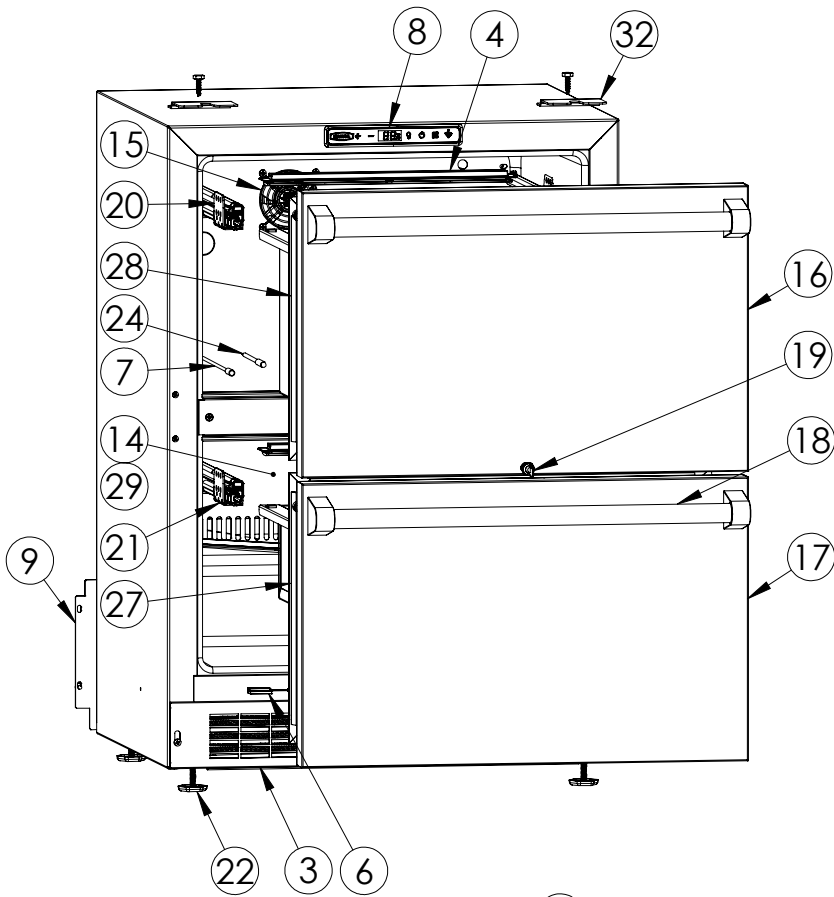

# Service Parts List

marvelrefrigeration.com  
616-754-5601

MPDR424-SS71A		
ITEM	DESCRIPTION	MARVEL P/N
1	CONDENSER ASSEMBLY	S41015869
2	MAIN CONTROL BOARD KIT	S42088795
3	GRILLE	S41013213-SS
4	LED LIGHT STRIP	S68178
5	CONTROL BOARD	S68177
6	REED SWITCH	S66010
7	THERMISTOR ASSEMBLY	S41015903-BLK
8	UI DISPLAY KIT	S68167-01
9	ACCESS COVER	S41015716
10	115v MECHANICAL HARNESS KIT*	S41015773
11	CONDENSER FAN MOTOR	42249159
12	EMBRACO COMPRESSOR	S41015395
13	COMPRESSOR ELECTRICALS	S41015921
14	EVAPORATOR ASSEMBLY	42249115
15	EVAP FAN	42249149
16	SS UPPER DRAWER	S42418760-SS
17	SS LOWER DRAWER	S42418833
18	PRO HANDLE	42246072
19	KEYS (2)	S41013540
20	LH DRAWER SLIDE	S41013219-LH
21	RH DRAWER SLIDE	S41013219-RH
22	LEG LEVELERS (4)	42243808
23	POWER CORD	S41050606
24	EVAP THERMISTOR	S68092
25	DRAIN PAN	S41013227
26	DRIER	S41013226
27	LOWER DRAWER GASKET	S31580-042
28	UPPER DRAWER GASKET	S31580-066
29	COIL COVER	S41015716
30	UPPER DRAWER DIVIDER	S42138504
31	LOWER DRAWER DIVIDER	S42138505
32	ANTI TIP BRACKET	42248854
33	CARTON ASSEMBLY*	42249633

\* NOT PICTURED