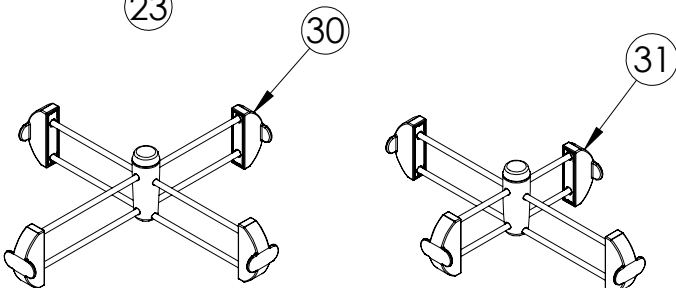

# Service Parts List

marvelrefrigeration.com  
616-754-5601

MPDR424-SS71A		
ITEM	DESCRIPTION	MARVEL P/N
1	CONDENSER ASSEMBLY	S41015869
2	MAIN CONTROL BOARD KIT	S42088795
3	GRILLE	S41013213-SS
4	LED LIGHT STRIP	S68178
5	CONTROL BOARD	S68177
6	REED SWITCH	S66010
7	THERMISTOR ASSEMBLY	S41015903-BLK
8	UI DISPLAY KIT	S68167-01
9	ACCESS COVER	S41015716
10	115v MECHANICAL HARNESS KIT*	S41015773
11	CONDENSER FAN MOTOR	42249159
12	EMBRACO COMPRESSOR	S41015395
13	COMPRESSOR ELECTRICALS	S41015921
14	EVAPORATOR ASSEMBLY	42249115
15	EVAP FAN	42249149
16	SS UPPER DRAWER	S42418760-SS
17	SS LOWER DRAWER	S42418833
18	PRO HANDLE	42246072
19	KEYS (2)	S41013540
20	LH DRAWER SLIDE	S41013219-LH
21	RH DRAWER SLIDE	S41013219-RH
22	LEG LEVELERS (4)	42243808
23	POWER CORD	S41050606
24	EVAP THERMISTOR	S68092
25	DRAIN PAN	S41013227
26	DRIER	S41013226
27	LOWER DRAWER GASKET	S31580-042
28	UPPER DRAWER GASKET	S31580-066
29	COIL COVER	S41015716
30	UPPER DRAWER DIVIDER	S42138504
31	LOWER DRAWER DIVIDER	S42138505
32	ANTI TIP BRACKET	42248854
33	CARTON ASSEMBLY*	42249633

\* NOT PICTURED