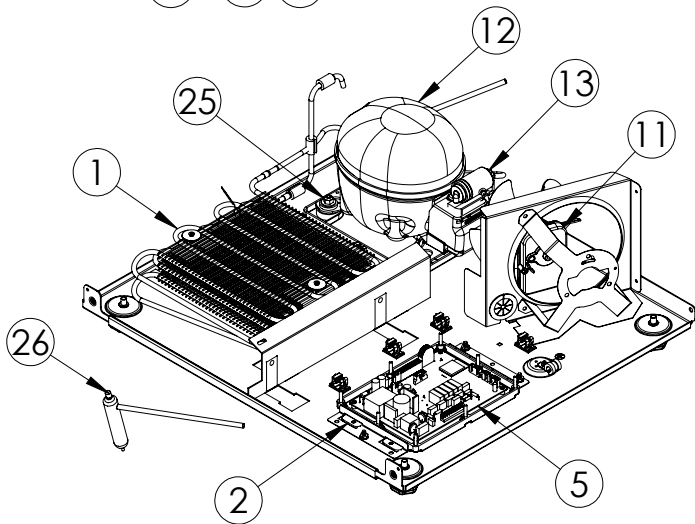

# Service Parts List

marvelrefrigeration.com  
616-754-5601

MPDR424-SS71A		
ITEM	DESCRIPTION	MARVEL P/N
1	CONDENSER ASSEMBLY	S41015869
2	MAIN CONTROL BOARD KIT	S42088795
3	GRILLE	S41013213-SS
4	LED LIGHT STRIP	S68178
5	CONTROL BOARD	S68177
6	REED SWITCH	S66010
7	THERMISTOR ASSEMBLY	S41015903-BLK
8	UI DISPLAY KIT	S68167-01
9	ACCESS COVER	S41015716
10	115v MECHANICAL HARNESS KIT*	S41015773
11	CONDENSER FAN MOTOR	42249159
12	EMBRACO COMPRESSOR	S41015395
13	COMPRESSOR ELECTRICALS	S41015921
14	EVAPORATOR ASSEMBLY	42249115
15	EVAP FAN	42249149
16	SS UPPER DRAWER	S42418760-SS
17	SS LOWER DRAWER	S42418833
18	PRO HANDLE	42246072
19	KEYS (2)	S41013540
20	LH DRAWER SLIDE	S41013219-LH
21	RH DRAWER SLIDE	S41013219-RH
22	LEG LEVELERS (4)	42243808
23	POWER CORD	S41050606
24	EVAP THERMISTOR	S68092
25	DRAIN PAN	S41013227
26	DRIER	S41013226
27	LOWER DRAWER GASKET	S31580-042
28	UPPER DRAWER GASKET	S31580-066
29	COIL COVER	S41015716
30	UPPER DRAWER DIVIDER	S42138504
31	LOWER DRAWER DIVIDER	S42138505
32	ANTI TIP BRACKET	42248854
33	CARTON ASSEMBLY*	42249633

\* NOT PICTURED