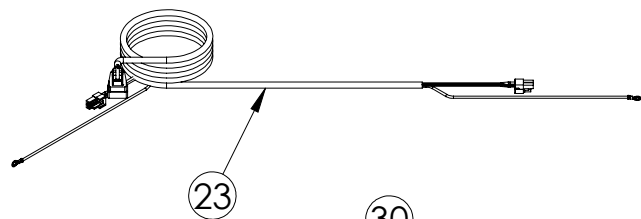

# Service Parts List

marvelrefrigeration.com  
616-754-5601

MPDR424-SS71A		
ITEM	DESCRIPTION	MARVEL P/N
1	CONDENSER ASSEMBLY	S41015869
2	MAIN CONTROL BOARD KIT	S42088795
3	GRILLE	S41013213-SS
4	LED LIGHT STRIP	S68178
5	CONTROL BOARD	S68177
6	REED SWITCH	S66010
7	THERMISTOR ASSEMBLY	S41015903-BLK
8	UI DISPLAY KIT	S68167-01
9	ACCESS COVER	S41015716
10	115v MECHANICAL HARNESS KIT*	S41015773
11	CONDENSER FAN MOTOR	42249159
12	EMBRACO COMPRESSOR	S41015395
13	COMPRESSOR ELECTRICALS	S41015921
14	EVAPORATOR ASSEMBLY	42249115
15	EVAP FAN	42249149
16	SS UPPER DRAWER	S42418760-SS
17	SS LOWER DRAWER	S42418833
18	PRO HANDLE	42246072
19	KEYS (2)	S41013540
20	LH DRAWER SLIDE	S41013219-LH
21	RH DRAWER SLIDE	S41013219-RH
22	LEG LEVELERS (4)	42243808
23	POWER CORD	S41050606
24	EVAP THERMISTOR	S68092
25	DRAIN PAN	S41013227
26	DRIER	S41013226
27	LOWER DRAWER GASKET	S31580-042
28	UPPER DRAWER GASKET	S31580-066
29	COIL COVER	S41015716
30	UPPER DRAWER DIVIDER	S42138504
31	LOWER DRAWER DIVIDER	S42138505
32	ANTI TIP BRACKET	42248854
33	CARTON ASSEMBLY*	42249633

\* NOT PICTURED