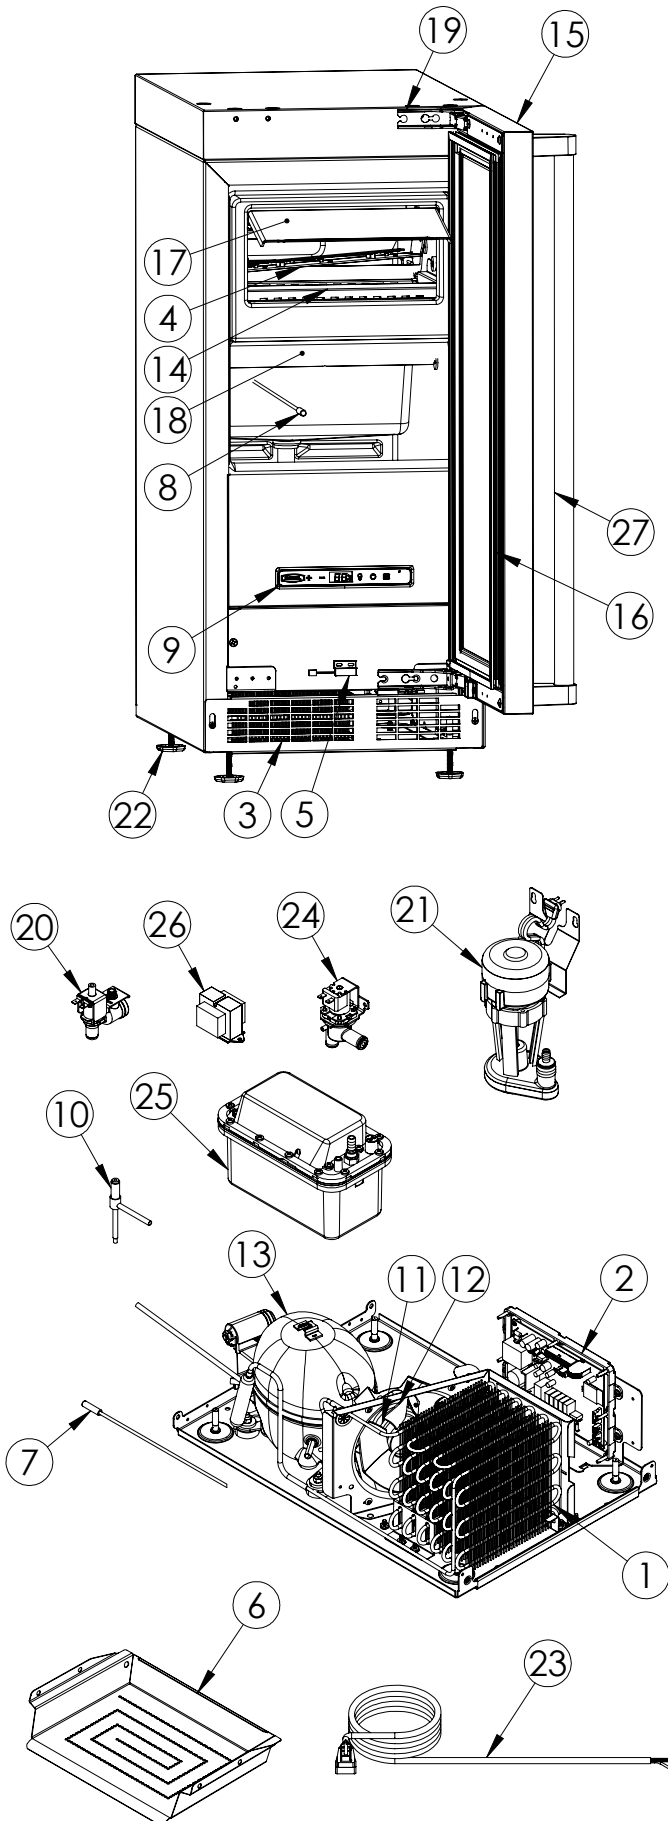

Service Parts List

marvelrefrigeration.com
616-754-5601

| MPCP415-SS81A | | |
|---------------|---------------------------------|-------------|
| ITEM | DESCRIPTION | MARVEL P/N |
| 1 | CONDENSER ASSEMBLY | S41013912 |
| 2 | MAIN CONTROL BOARD KIT | 90-54002-82 |
| 3 | GRILLE SS | 90-54056-00 |
| 4 | VYV LIGHT STRIP KIT | 90-54085-00 |
| 5 | REED SWITCH | S66010 |
| 6 | EVAPORATOR ASSEMBLY | 42249569 |
| 7 | CONDENSER SENSOR | 90-54013-00 |
| 8 | THERMISTOR ASSEMBLY | S68092 |
| 9 | UI DISPLAY KIT | S68167-01 |
| 10 | HOT GAS VALVE | 42249497 |
| 11 | CONDENSER FAN MOTOR | 42248161 |
| 12 | CONDENSER FAN BLADE | 42248160 |
| 13 | COMPRESSOR ASSEMBLY | 90-54006-00 |
| 14 | GRID CUTTER | 42249542 |
| 15 | DOOR ASSEMBLY | 90-54053-00 |
| 16 | DOOR GASKET | S31580-052 |
| 17 | FASCIA AND FASCIA DOOR | 90-54004-00 |
| 18 | DEFLECTOR | 90-54000-00 |
| 19 | HINGE PKG | 90-54040-00 |
| 20 | WATER SUPPLY VALVE | S41014084 |
| 21 | CIRCULATION PUMP | 42242980 |
| 22 | LEG LEVELERS (4) | 42243808 |
| 23 | POWER CORD | S41050606 |
| 24 | DRAIN VALVE | 42249456 |
| 25 | GRAVITY DRAIN TO DRAIN PUMP KIT | 42249509 |
| 26 | TRANSFORMER | S41050610 |
| 27 | DOOR HANDLE | 42249126 |
| 28 | INVERTER COMPRESSOR * | 90-54063-00 |

* NOT PICTURED