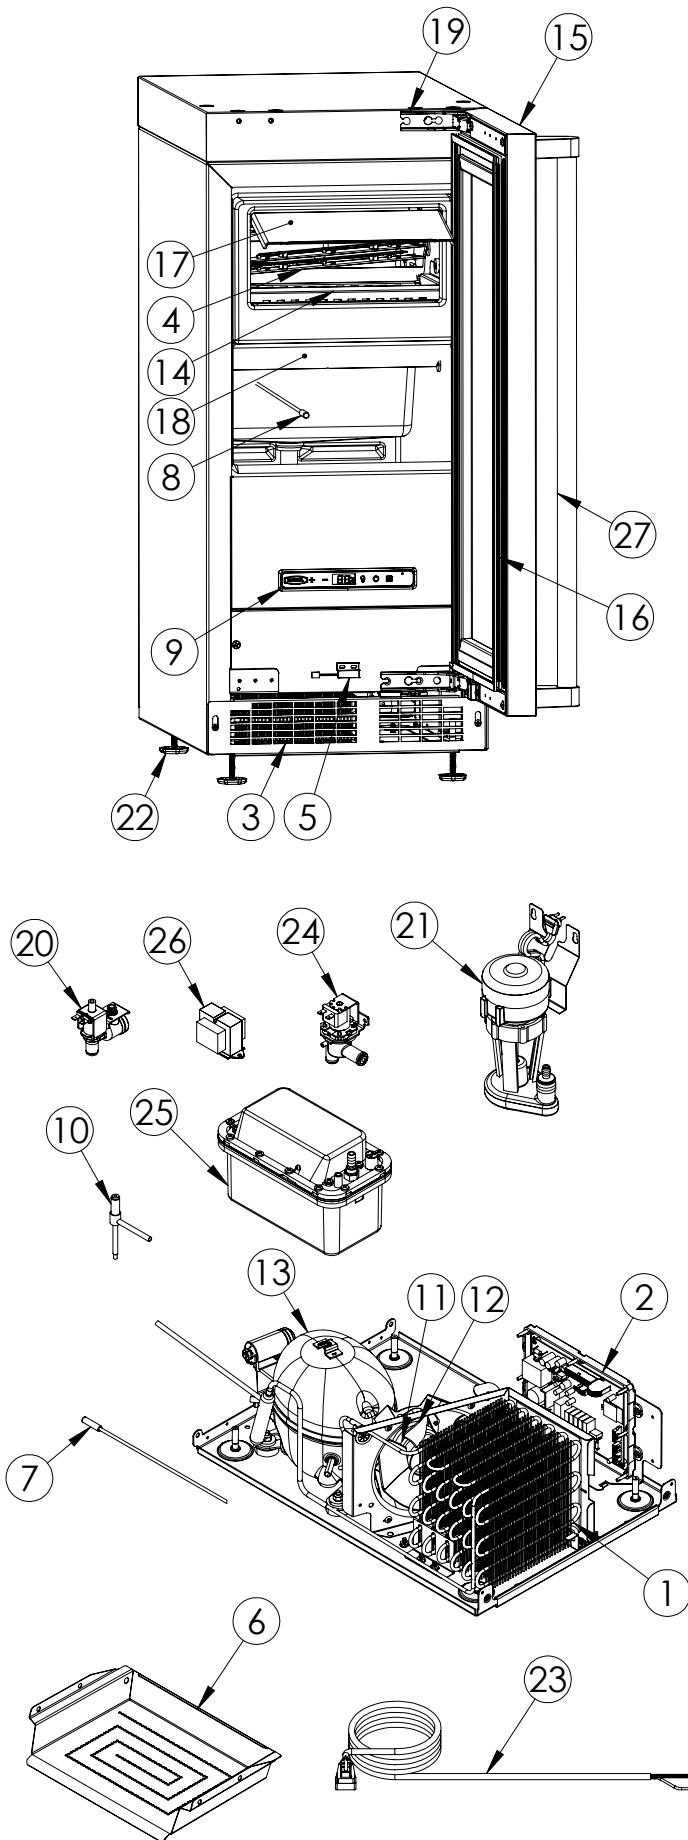

Service Parts List

marvelrefrigeration.com
616-754-5601

| MPCP415-SG81A | | |
|---------------|---------------------------------|-------------|
| ITEM | DESCRIPTION | MARVEL P/N |
| 1 | CONDENSER ASSEMBLY | S41013912 |
| 2 | MAIN CONTROL BOARD KIT | 90-54002-82 |
| 3 | GRILLE SS | 90-54056-00 |
| 4 | VYV LED LIGHT STRIP | 90-54085-00 |
| 5 | REED SWITCH | S66010 |
| 6 | EVAPORATOR ASSEMBLY | 42249569 |
| 7 | CONDENSER SENSOR | 90-54013-00 |
| 8 | THERMISTOR ASSEMBLY | S68092 |
| 9 | UI DISPLAY KIT | S68167-01 |
| 10 | HOT GAS VALVE | 42249497 |
| 11 | CONDENSER FAN MOTOR | 42248161 |
| 12 | CONDENSER FAN BLADE | 42248160 |
| 13 | COMPRESSOR ASSEMBLY | 90-54006-00 |
| 14 | GRID CUTTER | 42249542 |
| 15 | DOOR ASSEMBLY | 90-54055-00 |
| 16 | DOOR GASKET | S31580-052 |
| 17 | FASCIA AND FASCIA DOOR | 90-54004-00 |
| 18 | DEFLECTOR | 90-54000-00 |
| 19 | HINGE PKG | 90-54040-00 |
| 20 | WATER SUPPLY VALVE | S41014084 |
| 21 | CIRCULATION PUMP | 42242980 |
| 22 | LEG LEVELERS (4) | 42243808 |
| 23 | POWER CORD | S41050606 |
| 24 | DRAIN VALVE | 42249456 |
| 25 | GRAVITY DRAIN TO DRAIN PUMP KIT | 42249509 |
| 26 | TRANSFORMER | S41050610 |
| 27 | DOOR HANDLE | 42249126 |
| 28 | INVERTER COMPRESSOR * | 90-54063-00 |

* NOT PICTURED