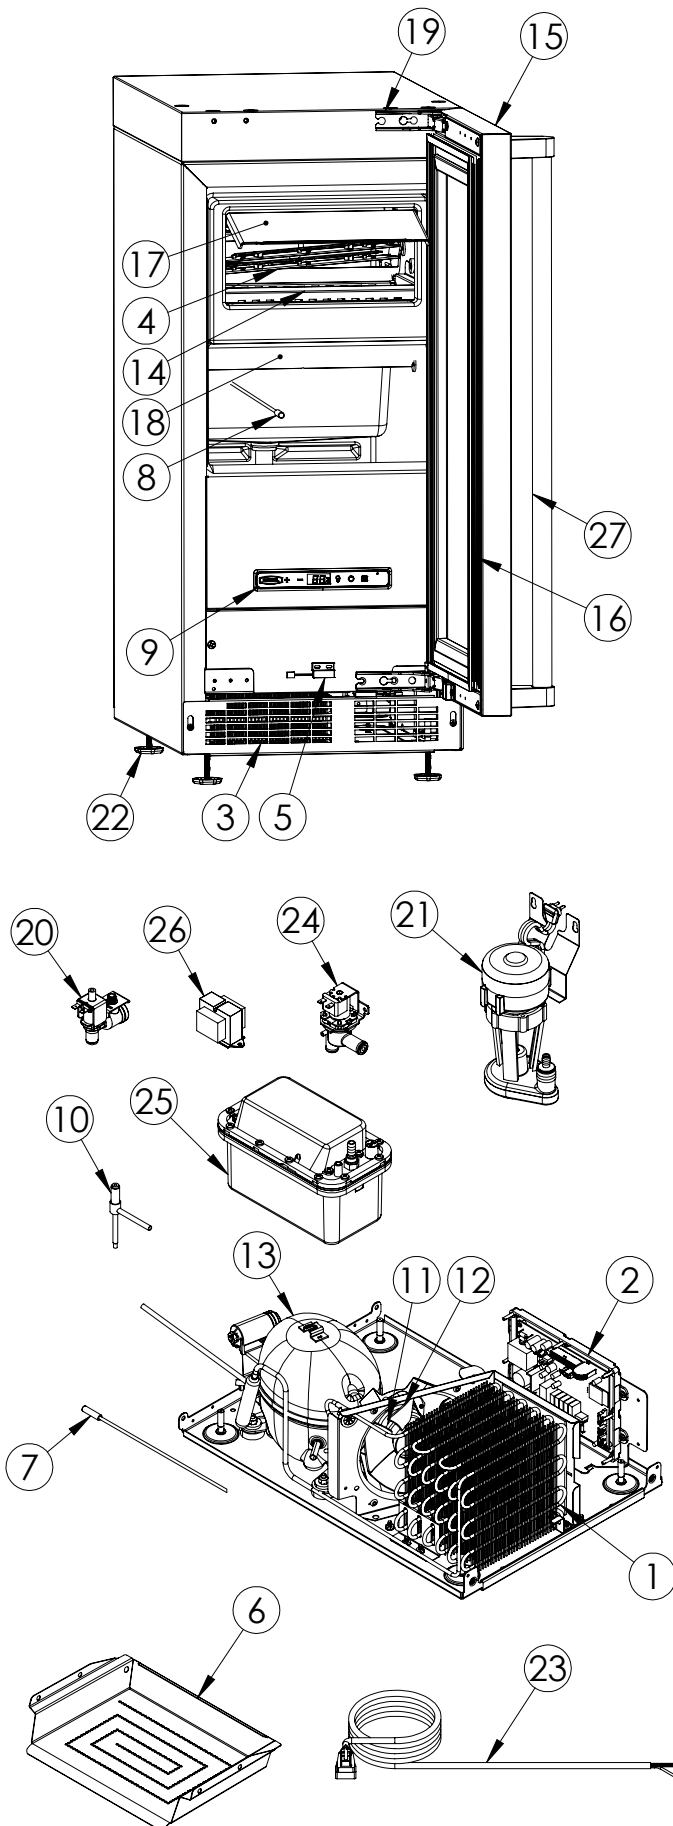

Service Parts List

marvelrefrigeration.com
616-754-5601

MPCP415-SG01A		
ITEM	DESCRIPTION	MARVEL P/N
1	CONDENSER ASSEMBLY	S41013912
2	MAIN CONTROL BOARD KIT	90-54002-54
3	GRILLE SS	90-54056-00
4	LED LIGHT STRIP	S68178
5	REED SWITCH	S66010
6	EVAPORATOR ASSEMBLY	42249569
7	CONDENSER SENSOR	90-54013-00
8	THERMISTOR ASSEMBLY	S68092
9	UI DISPLAY KIT	S68167-01
10	HOT GAS VALVE	42249497
11	CONDENSER FAN MOTOR	42248161
12	CONDENSER FAN BLADE	42248160
13	COMPRESSOR ASSEMBLY	90-54006-00
14	GRID CUTTER	42249542
15	DOOR ASSEMBLY	90-54055-00
16	DOOR GASKET	S31580-052
17	FASCIA AND FASCIA DOOR	90-54004-00
18	DEFLECTOR	90-54000-00
19	HINGE PKG	90-54040-00
20	WATER SUPPLY VALVE	S41014084
21	CIRCULATION PUMP	42242980
22	LEG LEVELERS (4)	42243808
23	POWER CORD	S41050606
24	DRAIN VALVE	42249456
25	GRAVITY DRAIN TO DRAIN PUMP KIT	42249509
26	TRANSFORMER	S41050610
27	DOOR HANDLE	42249126
28	INVERTER COMPRESSOR *	90-54063-00

* NOT PICTURED