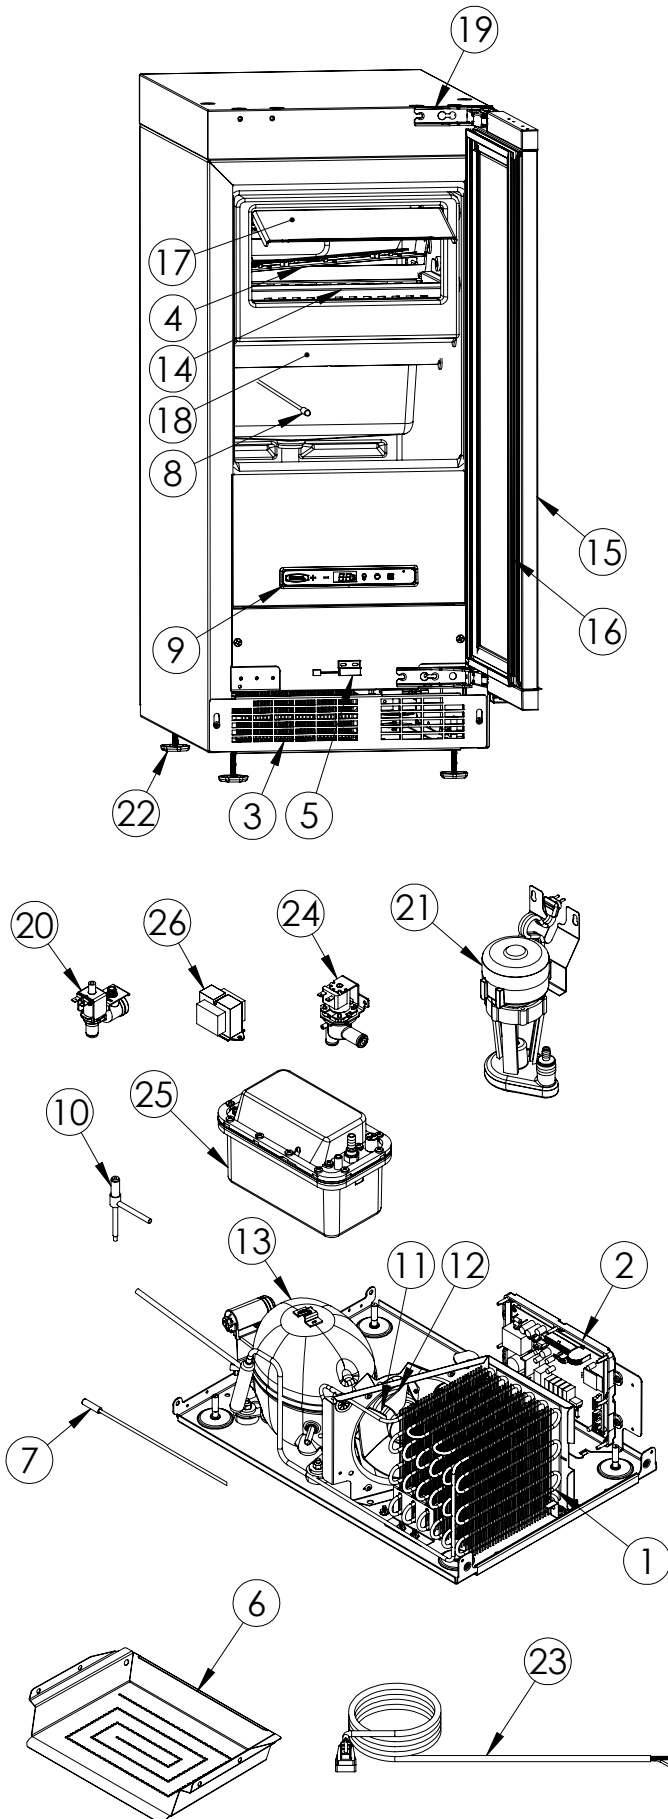

# Service Parts List

marvelrefrigeration.com  
616-754-5601

MPCP415-IS81A		
ITEM	DESCRIPTION	MARVEL P/N
1	CONDENSER ASSEMBLY	S41013912
2	MAIN CONTROL BOARD KIT	90-54002-82
3	GRILLE BLK	90-54056-01
4	VYV LED LIGHT STRIP	90-54085-00
5	REED SWITCH	S66010
6	EVAPORATOR ASSEMBLY	42249569
7	CONDENSER SENSOR	90-54013-00
8	THERMISTOR ASSEMBLY	S68092
9	UI DISPLAY KIT	S68167-01
10	HOT GAS VALVE	42249497
11	CONDENSER FAN MOTOR	42248161
12	CONDENSER FAN BLADE	42248160
13	COMPRESSOR ASSEMBLY	90-54006-00
14	GRID CUTTER	42249542
15	DOOR ASSEMBLY	90-54054-00
16	DOOR GASKET	S31580-052
17	FASCIA AND FASCIA DOOR	90-54004-00
18	DEFLECTOR	90-54000-00
19	HINGE PKG	90-54040-00
20	WATER SUPPLY VALVE	S41014084
21	CIRCULATION PUMP	42242980
22	LEG LEVELERS (4)	42243808
23	POWER CORD	S41050606
24	DRAIN VALVE	42249456
25	GRAVITY DRAIN TO DRAIN PUMP KIT	42249509
26	TRANSFORMER	S41050610
27	INVERTER COMPRESSOR *	90-54063-00

\* NOT PICTURED