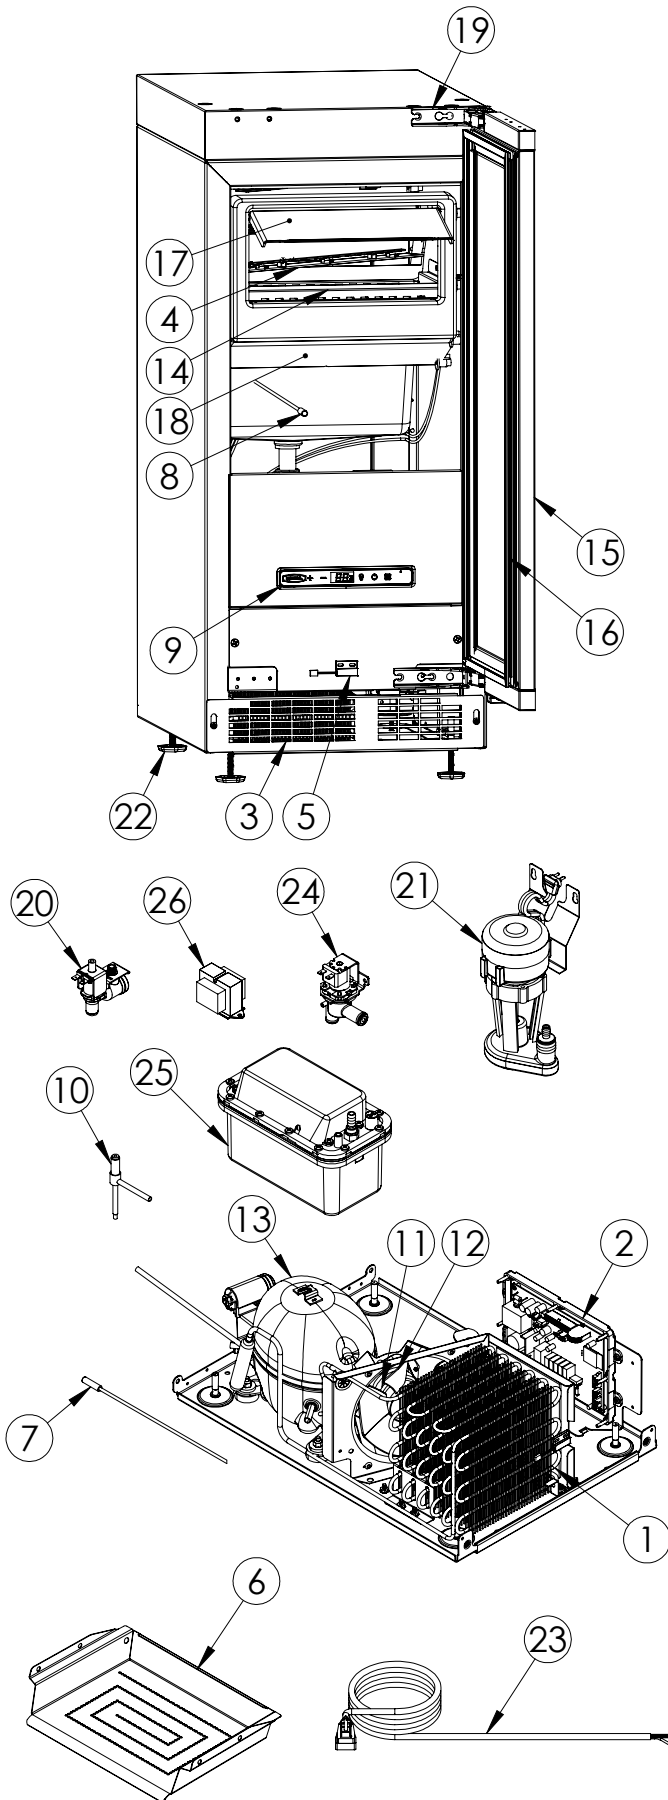

# Service Parts List

marvelrefrigeration.com  
616-754-5601

MPCP415-IS01A		
ITEM	DESCRIPTION	MARVEL P/N
1	CONDENSER ASSEMBLY	S41013912
2	MAIN CONTROL BOARD KIT	90-54002-54
3	GRILLE BLK	90-54056-01
4	LED LIGHT STRIP	S68178
5	REED SWITCH	S66010
6	EVAPORATOR ASSEMBLY	42249569
7	CONDENSER SENSOR	90-54013-00
8	THERMISTOR ASSEMBLY	S68092
9	UI DISPLAY KIT	S68167-01
10	HOT GAS VALVE	42249497
11	CONDENSER FAN MOTOR	42248161
12	CONDENSER FAN BLADE	42248160
13	COMPRESSOR ASSEMBLY	90-54006-00
14	GRID CUTTER	42249542
15	DOOR ASSEMBLY	90-54054-00
16	DOOR GASKET	S31580-052
17	FASCIA AND FASCIA DOOR	90-54004-00
18	DEFLECTOR	90-54000-00
19	HINGE PKG	90-54040-00
20	WATER SUPPLY VALVE	S41014084
21	CIRCULATION PUMP	42242980
22	LEG LEVELERS (4)	42243808
23	POWER CORD	S41050606
24	DRAIN VALVE	42249456
25	GRAVITY DRAIN TO DRAIN PUMP KIT	42249509
26	TRANSFORMER	S41050610
27	INVERTER COMPRESSOR *	90-54063-00

\* NOT PICTURED