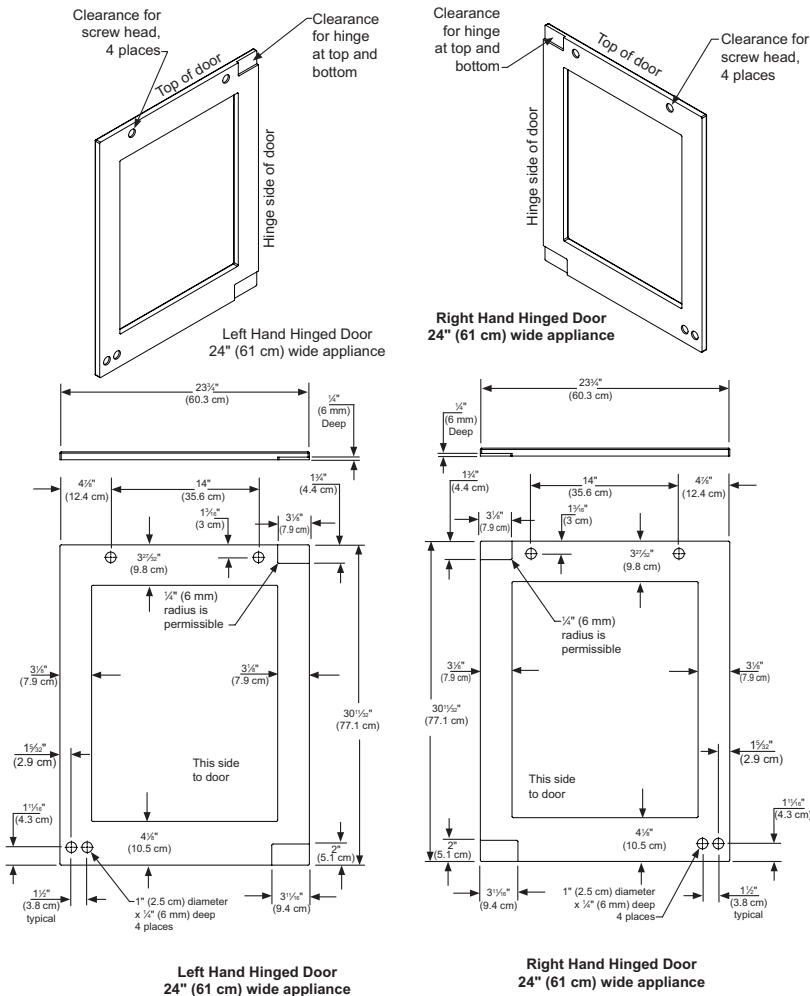

Ordering Options

Stainless Frame, Glass Door with Lock, Integrated Right Hinge, Professional Handle	MP24WDG5RS
Stainless Frame, Glass Door with Lock, Integrated Left Hinge, Professional Handle	MP24WDG5LS
Panel-Ready Framed Glass Door with Lock, Integrated Right Hinge (Handle Not Included)*	MP24WDF5RP
Panel-Ready Framed Glass Door with Lock, Integrated Left Hinge (Handle Not Included)*	MP24WDF5LP

*Easy installation! No panel kit required. Consult your cabinet maker for overlay panel and handle options.

Finish Options

Stainless Steel

Solid Overlay (Panel Ready)*

Product Dimensions

Panel Overlay Dimensions

Rough-In Dimensions

A. Rough-In Width	24"
B. Rough-In Height	34 1/4" to 35 1/25"
C. Rough-In Depth	24"

Product Dimensions

D. Width	23 7/8"	
E. Height	34" to 35"	
F. Depth	21 1/2"	
G. Depth to Front of Door	Solid Door	23 23/32"
	Overlay Door	22 7/8" Without Handle
H. Depth to Handle	26 7/32" (Stainless Steel)	
I. Depth with door at 90°	Solid Door	46 13/32"
	Overlay Door	46 1/2"

Product Features

Interior Cabinet Finish	Black
Capacity	Up to 40 wine bottles: 24 Upper Zone / 16 Lower Zone
Shelving System	Smooth Glide System™
Shelf Fronts	Stainless Steel
Other Storage	NA
Interior Lighting	Tri-Color LED
Toe Grill Finish	Stainless Steel
Hinge	Soft Close Integrated Hinge
Handle	Professional (Panel Overlay Does Not Include Handle)
Control Type	Intuit™
Temperature Range	Top: 55° to 62° F Bottom: 45° to 55° F
Lock	Yes
Electrical Requirements	120V / 60Hz / 15A
Length of Power Cord	6"
Shipping Weight	160 lbs
Finishes	Stainless Steel, Overlay
Vacation Mode	Yes
Agency Approvals	CSA