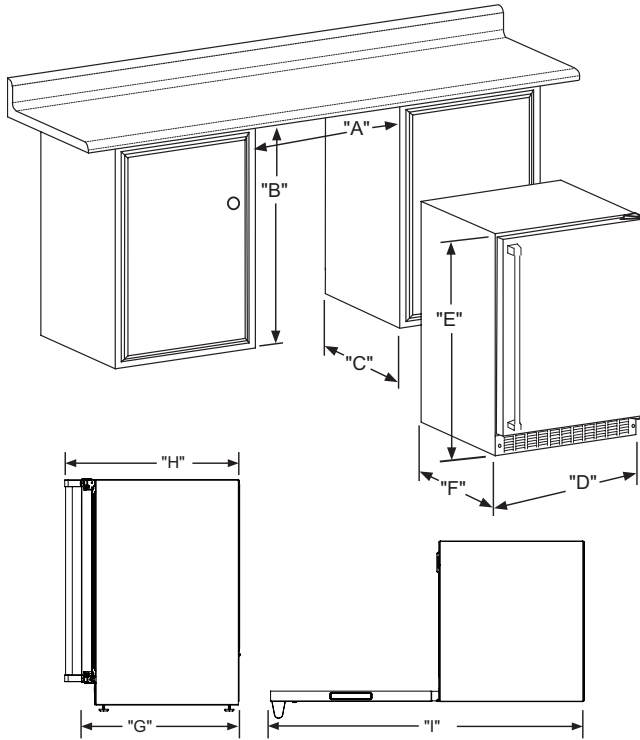

Product Dimensions