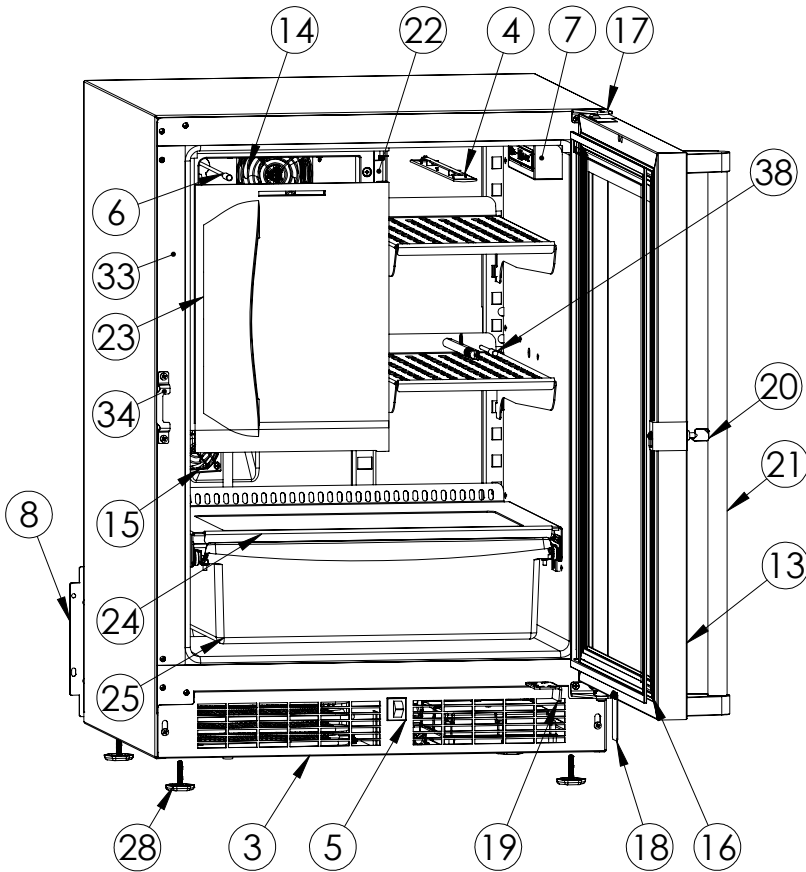

Service Parts List

marvelrefrigeration.com
616-754-5601

MORI224-SS31A

ITEM	DESCRIPTION	MARVEL P/N
1	CONDENSER KIT	S42419041
2	A/C-H&T MAIN HF 24"	90-54091-76
3	GRILLE	S41015806-SS
4	LED LIGHT STRIP	S68100
5	BLACK ROCKER LIGHT SWITCH	42246922
6	THERMISTOR ASSEMBLY	S68092
7	UI DISPLAY KIT	90-54064-00
8	ACCESS COVER	S41016315
9	MECHANICAL HARNESS *	S41016213
10	CONDENSER FAN MOTOR	42249159
11	COMPRESSOR	S41015689
12	COMPRESSOR ELECTRICALS	S41015922
13	DOOR ASSEMBLY	S42038874
14	EVAP FAN ASSEMBLY	S41014253
15	FRIDGE FAN	S41013096
16	DOOR GASKET	S31580-035
17	HINGE KIT	S52411635-SS
18	STRIKER PLATE	S41015709-SS
19	DOOR STOP	S41015708-SS
20	KEYS	S41013540
21	PROFESSIONAL HANDLE	S41005295-003
22	FREEZER DIVIDER	S42418881
23	FREEZER DOOR	S42418976
24	CRISPER SHELF	S42413165-SS
25	CRISPER BIN	42249326
26	ICE MAKER	S67041-01
27	ICE BUCKET	S41013552-CLR
28	LEG LEVELERS (4)	42243808
29	POWER CORD	S41050606
30	DEFROST HEATER	42249372
31	DEFROST THERMOSTAT	S41013590
32	EVAP THERMISTER	S41015903-1
33	24" MAG STRIP KIT	S42418982-001
34	LOCK CATCH-SS	90-54086-00
35	DRAIN PAN	S41013227
36	CARTON ASSEMBLY *	42249633
37	EVAPORATOR KIT	S41013571
38	THERMISTOR ASSEMBLY	S41015903-GRY
39	WATER INLET VALVE KIT	90-54041-00

* NOT PICTURED