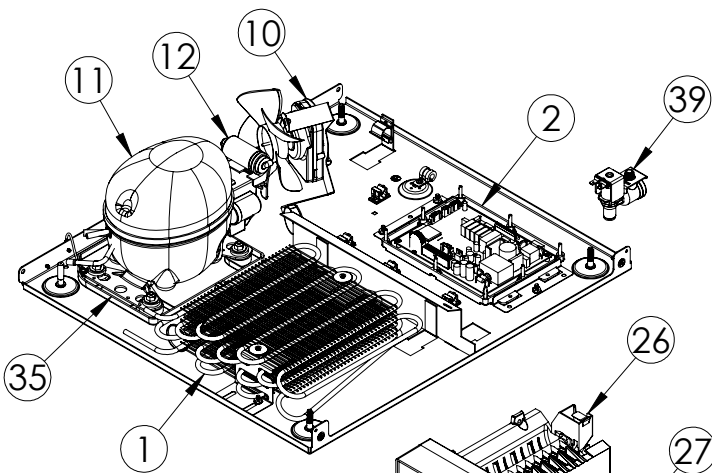

Service Parts List

marvelrefrigeration.com
616-754-5601

MORI224-SS31A

ITEM	DESCRIPTION	MARVEL P/N
1	CONDENSER KIT	S42419041
2	A/C-H&T MAIN HF 24"	90-54091-76
3	GRILLE	S41015806-SS
4	LED LIGHT STRIP	S68100
5	BLACK ROCKER LIGHT SWITCH	42246922
6	THERMISTOR ASSEMBLY	S68092
7	UI DISPLAY KIT	90-54064-00
8	ACCESS COVER	S41016315
9	MECHANICAL HARNESS *	S41016213
10	CONDENSER FAN MOTOR	42249159
11	COMPRESSOR	S41015689
12	COMPRESSOR ELECTRICALS	S41015922
13	DOOR ASSEMBLY	S42038874
14	EVAP FAN ASSEMBLY	S41014253
15	FRIDGE FAN	S41013096
16	DOOR GASKET	S31580-035
17	HINGE KIT	S52411635-SS
18	STRIKER PLATE	S41015709-SS
19	DOOR STOP	S41015708-SS
20	KEYS	S41013540
21	PROFESSIONAL HANDLE	S41005295-003
22	FREEZER DIVIDER	S42418881
23	FREEZER DOOR	S42418976
24	CRISPER SHELF	S42413165-SS
25	CRISPER BIN	42249326
26	ICE MAKER	S67041-01
27	ICE BUCKET	S41013552-CLR
28	LEG LEVELERS (4)	42243808
29	POWER CORD	S41050606
30	DEFROST HEATER	42249372
31	DEFROST THERMOSTAT	S41013590
32	EVAP THERMISTER	S41015903-1
33	24" MAG STRIP KIT	S42418982-001
34	LOCK CATCH-SS	90-54086-00
35	DRAIN PAN	S41013227
36	CARTON ASSEMBLY *	42249633
37	EVAPORATOR KIT	S41013571
38	THERMISTOR ASSEMBLY	S41015903-GRY
39	WATER INLET VALVE KIT	90-54041-00

* NOT PICTURED