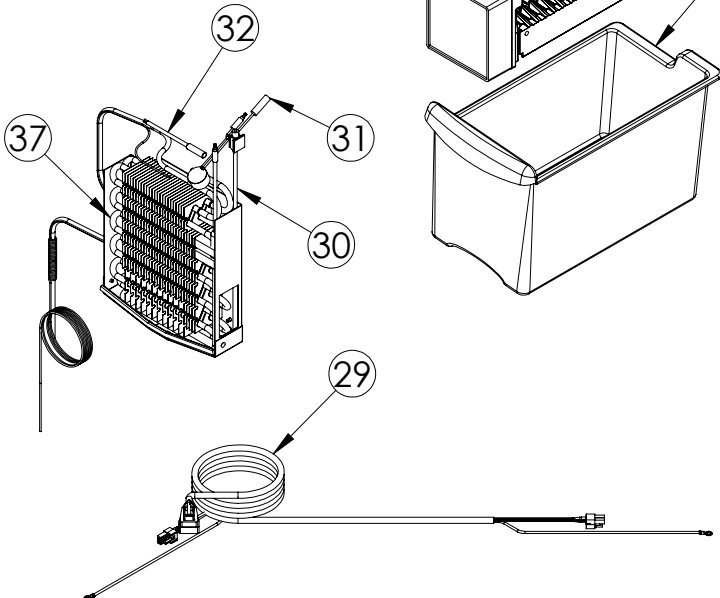

Service Parts List

marvelrefrigeration.com
616-754-5601

MORI224-SS31A

ITEM	DESCRIPTION	MARVEL P/N
1	CONDENSER KIT	S42419041
2	A/C-H&T MAIN HF 24"	90-54091-76
3	GRILLE	S41015806-SS
4	LED LIGHT STRIP	S68100
5	BLACK ROCKER LIGHT SWITCH	42246922
6	THERMISTOR ASSEMBLY	S68092
7	UI DISPLAY KIT	90-54064-00
8	ACCESS COVER	S41016315
9	MECHANICAL HARNESS *	S41016213
10	CONDENSER FAN MOTOR	42249159
11	COMPRESSOR	S41015689
12	COMPRESSOR ELECTRICALS	S41015922
13	DOOR ASSEMBLY	S42038874
14	EVAP FAN ASSEMBLY	S41014253
15	FRIDGE FAN	S41013096
16	DOOR GASKET	S31580-035
17	HINGE KIT	S52411635-SS
18	STRIKER PLATE	S41015709-SS
19	DOOR STOP	S41015708-SS
20	KEYS	S41013540
21	PROFESSIONAL HANDLE	S41005295-003
22	FREEZER DIVIDER	S42418881
23	FREEZER DOOR	S42418976
24	CRISPER SHELF	S42413165-SS
25	CRISPER BIN	42249326
26	ICE MAKER	S67041-01
27	ICE BUCKET	S41013552-CLR
28	LEG LEVELERS (4)	42243808
29	POWER CORD	S41050606
30	DEFROST HEATER	42249372
31	DEFROST THERMOSTAT	S41013590
32	EVAP THERMISTER	S41015903-1
33	24" MAG STRIP KIT	S42418982-001
34	LOCK CATCH-SS	90-54086-00
35	DRAIN PAN	S41013227
36	CARTON ASSEMBLY *	42249633
37	EVAPORATOR KIT	S41013571
38	THERMISTOR ASSEMBLY	S41015903-GRY
39	WATER INLET VALVE KIT	90-54041-00

* NOT PICTURED