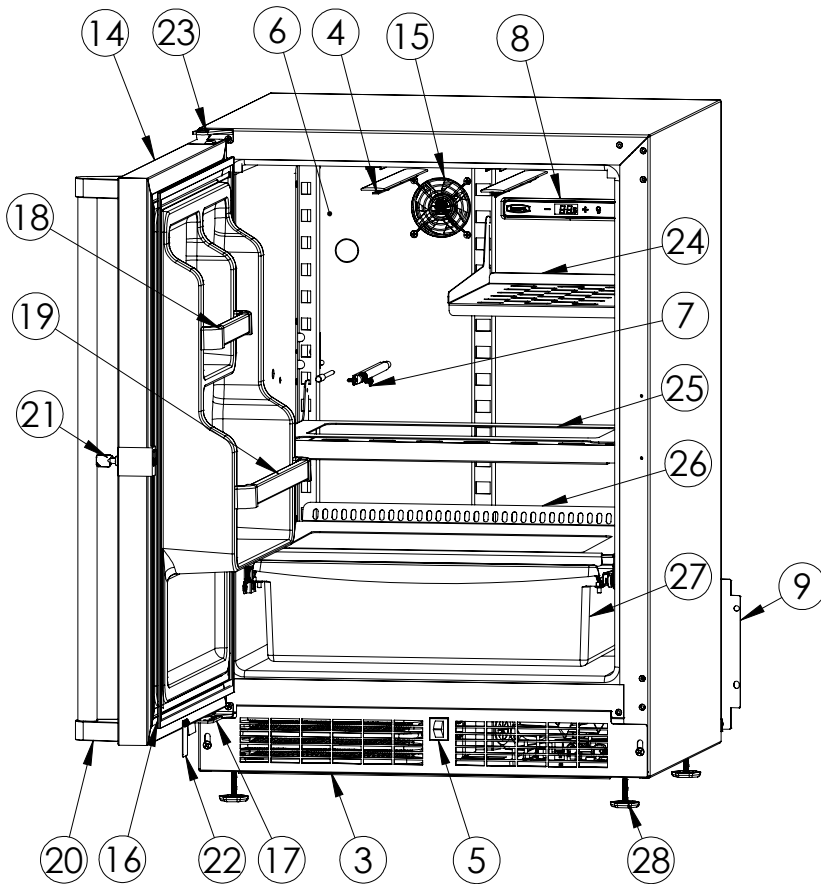

## MORE224-SS51A

ITEM	DESCRIPTION	MARVEL P/N
1	CONDENSER ASSEMBLY	S41015869
2	MAIN CONTROL BOARD KIT	S42088820
3	GRILLE	S41015806-SS
4	LED LIGHT STRIP	S68100
5	BLACK ROCKER LIGHT SWITCH	42246922
6	EVAPORATOR ASSEMBLY	42249115
7	THERMISTOR ASSEMBLY	S41015903-BLK
8	UI DISPLAY KIT	S68166-01
9	ACCESS COVER	S41013888
10	MECHANICAL HARNESS KIT*	S41015773
11	CONDENSER FAN ASSEMBLY	42249159
12	COMPRESSOR	S41015395
13	COMPRESSOR ELECTRICALS	S41015921
14	DOOR ASSEMBLY	S42038875-SLL
15	EVAP FAN	42249149
16	DOOR GASKET	S31580-035
17	DOOR STOP	S41015708-SS
18	UPPER DOOR BAR KIT	S41009473-AUPR
19	LOWER DOOR BAR KIT	S41009473-ALWR
20	HANDLE	S41005295-009
21	KEYS(2)	42244506
22	STRIKER PLATE	S41015709-SS
23	HINGE PKG	S52411635-SS
24	HALF SHELF	S41013846
25	SLIDING SHELF	S42138169-SS
26	CRISPER SHELF	S42413165-SS
27	CRISPER BIN	42249326
28	LEG LEVELERS (4)	42243808
29	POWER CORD	S41050606
30	DRAIN PAN	S41013227