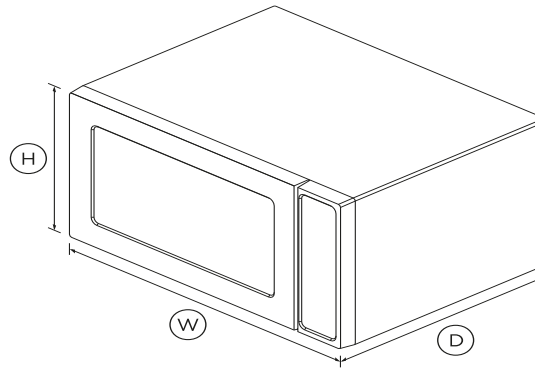

Microwave Oven, 24"

Series 5 | Contemporary

Stainless Steel

Heat or reheat entire dishes at once, fast, thanks to 1200 watts of power with multiple cook functions.

- Five cooking modes including Defrost, Warm and Reheat
- 2 cubic feet total capacity
- Use the 30" Microwave trim kit to integrate this microwave with your cabinetry

DIMENSIONS

Paykel's Customer Care Centre to ensure this page correctly describes the model currently available. ? Fisher & Paykel Appliances Ltd 2020

SPECIFICATIONS

Controls

Sensor Cook Settings **8**

Functions

Popcorn **•**

SKU **70996**

The product dimensions and specifications in this page apply to the specific product and model. Under our policy of continuous improvement, these dimensions and specifications may change at any time. You should therefore check with Fisher &