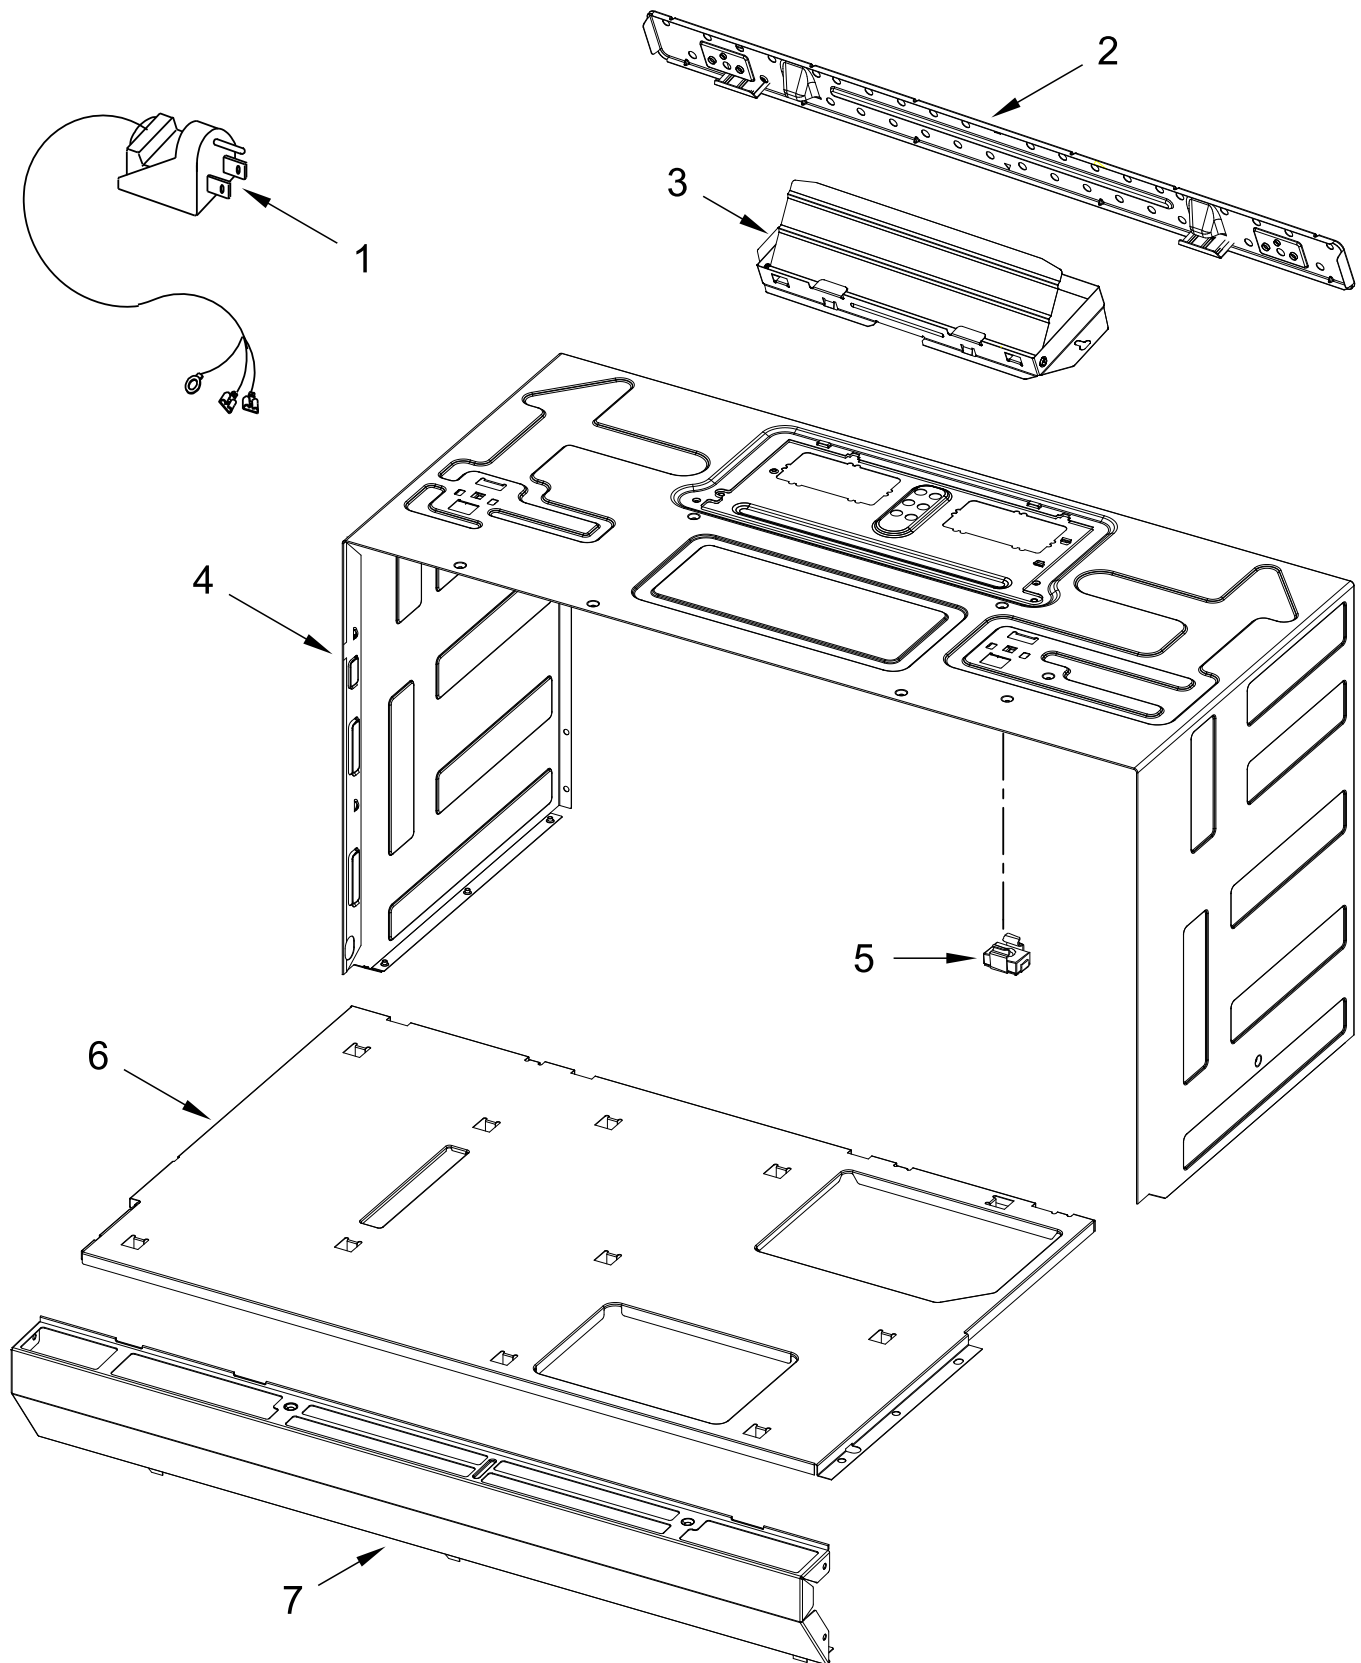

TURNTABLE PARTS

<u>Illus.</u> <u>No.</u>	<u>Part No.</u>	<u>Description</u>	<u>Illus.</u> <u>No.</u>	<u>Part No.</u>	<u>Description</u>	<u>Illus.</u> <u>No.</u>	<u>Part No.</u>	<u>Description</u>
1	W11268380	Element, Grill	4	W11319884	Driver, Turntable	6	W10642989	Motor, Turntable
2	W11335034	Turntable	5	8184109	Seal, Waterproof	7	W11268343	Cover, Waveguide
3	W11193600	Ring, Turntable (With Rollers)						

CABINET AND INSTALLATION PARTS