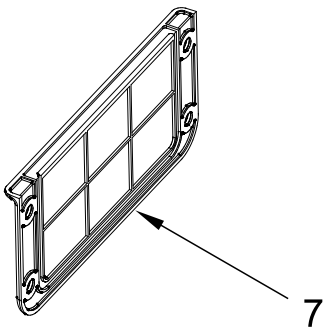

TURNTABLE PARTS

TURNTABLE PARTS

<u>Illus.</u> <u>No.</u>	<u>Part No.</u>	<u>Description</u>	<u>Illus.</u> <u>No.</u>	<u>Part No.</u>	<u>Description</u>	<u>Illus.</u> <u>No.</u>	<u>Part No.</u>	<u>Description</u>
1	W11268380	Element, Grill	4	W11319884	Driver, Turntable	6	W10642989	Motor, Turntable
2	W11335034	Turntable	5	8184109	Seal, Waterproof	7	W11268343	Cover, Waveguide
3	W11193600	Ring, Turntable (With Rollers)