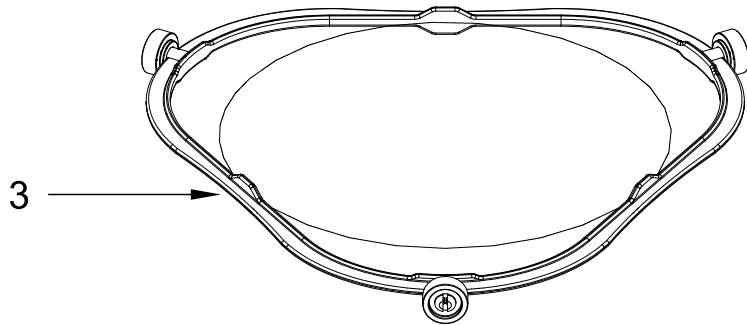

TURNTABLE PARTS

TURNTABLE PARTS

<u>Illus.</u> <u>No.</u>	<u>Part No.</u>	<u>Description</u>	<u>Illus.</u> <u>No.</u>	<u>Part No.</u>	<u>Description</u>	<u>Illus.</u> <u>No.</u>	<u>Part No.</u>	<u>Description</u>
1	W11268380	Element, Grill	4	W11319884	Driver, Turntable	6	W10642989	Motor, Turntable
2	W11335034	Turntable	5	8184109	Seal, Waterproof	7	W11268343	Cover, Waveguide
3	W11193600	Ring, Turntable (With Rollers)