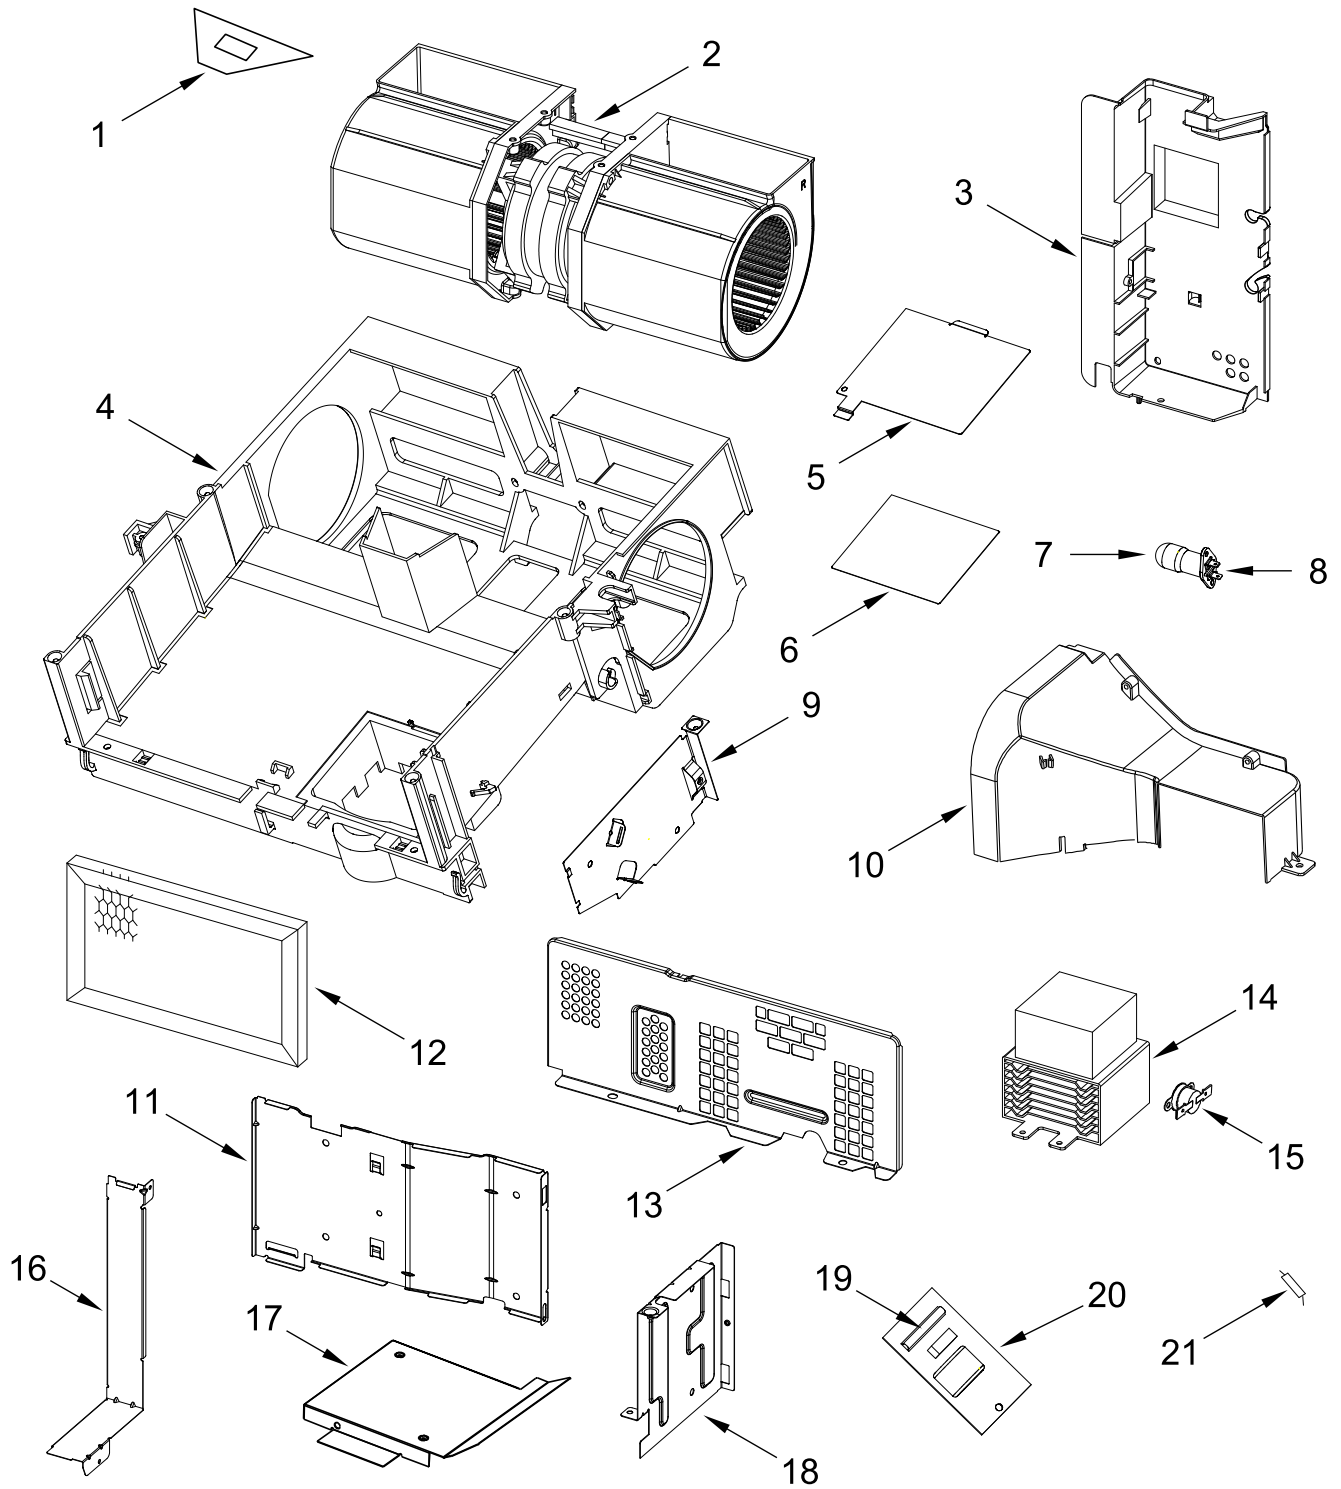

<u>Illus. No.</u>	<u>Part No.</u>	<u>Description</u>	<u>Illus. No.</u>	<u>Part No.</u>	<u>Description</u>	<u>Illus. No.</u>	<u>Part No.</u>	<u>Description</u>
1		Literature Parts	2		Assembly, Control Panel	6		Assembly, Push Button
	W11199602	Installation Instructions		W11386307	White		W11386322	White
	W11297789	Use and Care Guide		W11386294	Black		W11386320	Black
	W11297782	Tech Sheet		W11386249	Stainless		W11386323	Stainless
				W11386250	Cast Iron Black		W11386319	Cast Iron Black
			3	W11318425	PCBA, User Interface			
			4	W11318422	PCBA, Appliance Control Unit			
			5	W11292180	Backer, Control			

DOOR PARTS

DOOR PARTS

<u>Illus.</u> <u>No.</u>	<u>Part No.</u>	<u>Description</u>
1		Door, Complete
	W11387162	White
	W11387165	Black
	W11387160	Stainless
	W11387167	Cast Iron Black
2	W10685340	Badge

INTERIOR AND VENTILATION PARTS

AIR FLOW PARTS

AIR FLOW PARTS

<u>Illus.</u> <u>No.</u>	<u>Part No.</u>	<u>Description</u>	<u>Illus.</u> <u>No.</u>	<u>Part No.</u>	<u>Description</u>	<u>Illus.</u> <u>No.</u>	<u>Part No.</u>	<u>Description</u>
1	W10810142	Socket, Motor Wire	9	W11293488	Cover, Right Duct	16	W10828038	Cover, Airguide Inlet
2	W11109701	Motor, Fan	10	W11283720	Deflector, Air	17	W11314197	Support, Sensor
3	W11292618	Air Guide, Lower	11	W11268306	Plate, Air Guide Sealing	18	W11268304	Guide, Air
4	W11268295	Baseplate, Air Guide	12	W10845250	Filter, Charcoal	19	W10138793	Fuse
5	8206382	Cover, Lamp	13	W10342991	Shield, Finger	20	W10531156	Board, Filter
6	W11268331	Glass, Cavity Lamp	14	W10638903	Magnetron	21	W11222648	Diode, High Voltage
7	4393681	Lamp, Cavity 30 Watt	15	W11360415	Thermostat, Magnetron			
8	W10210878	Socket, Cavity Lamp						