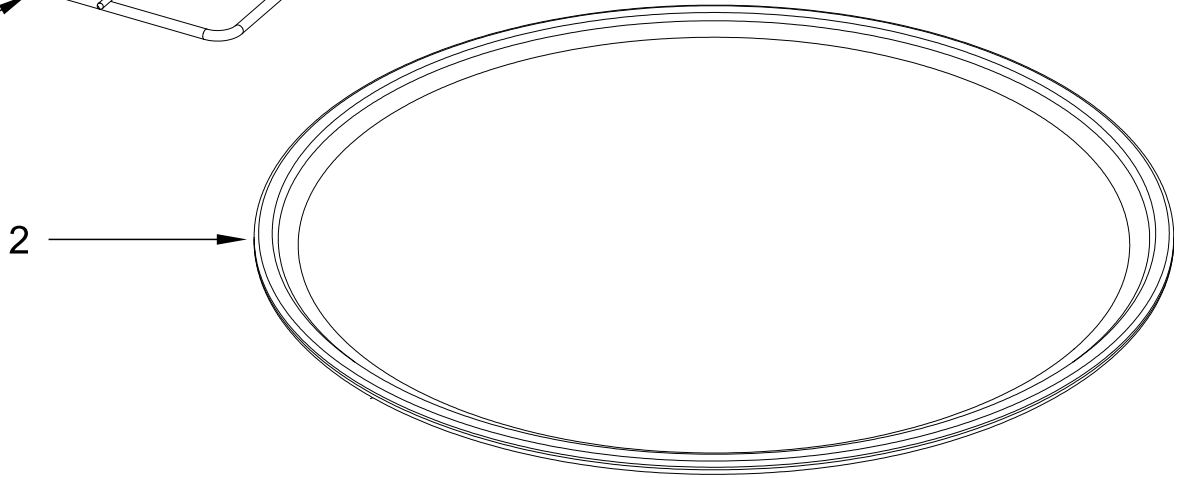

TURNTABLE PARTS

TURNTABLE PARTS

<u>Illus.</u> <u>No.</u>	<u>Part No.</u>	<u>Description</u>	<u>Illus.</u> <u>No.</u>	<u>Part No.</u>	<u>Description</u>	<u>Illus.</u> <u>No.</u>	<u>Part No.</u>	<u>Description</u>
1	W11268380	Element, Grill	4	W11319884	Driver, Turntable	6	W10642989	Motor, Turntable
2	W11335034	Turntable	5	8184109	Seal, Waterproof	7	W11268343	Cover, Waveguide
3	W11193600	Ring, Turntable (With Rollers)