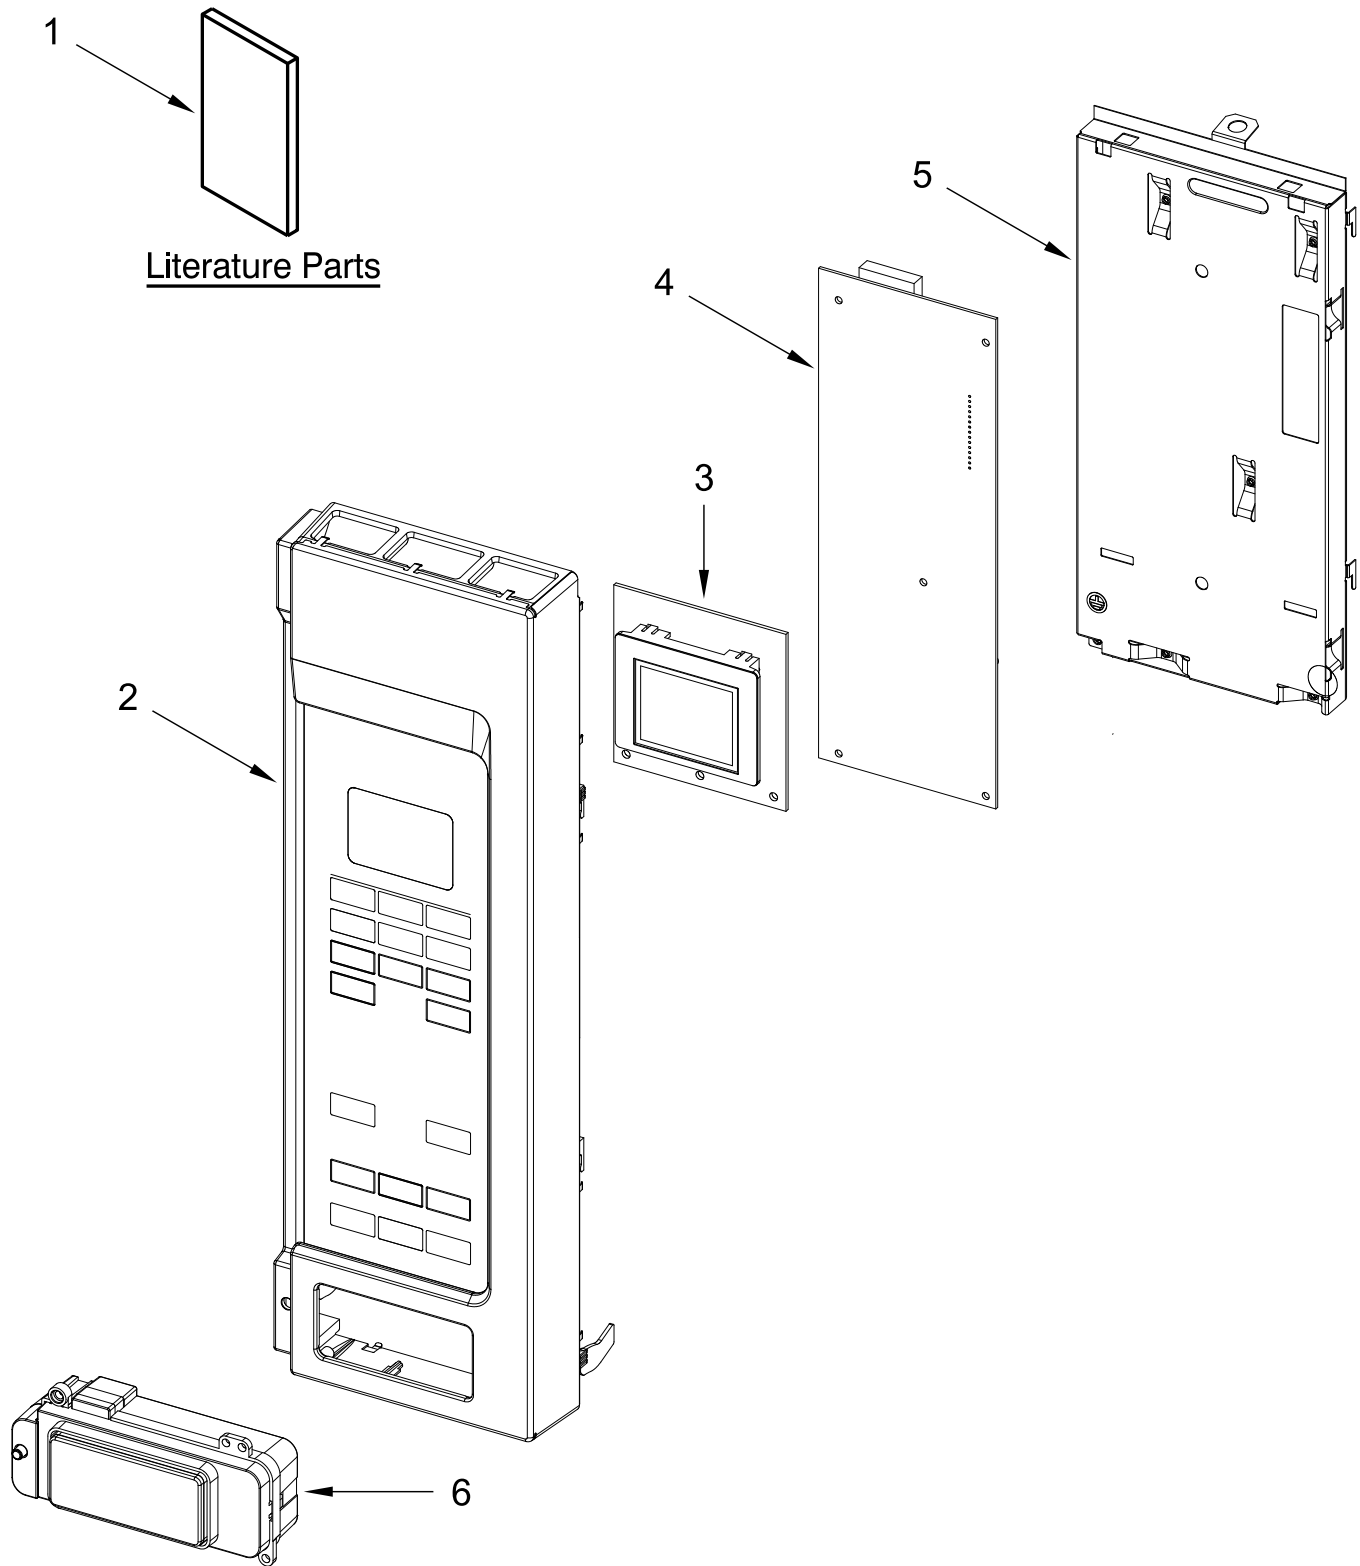

CONTROL PANEL PARTS