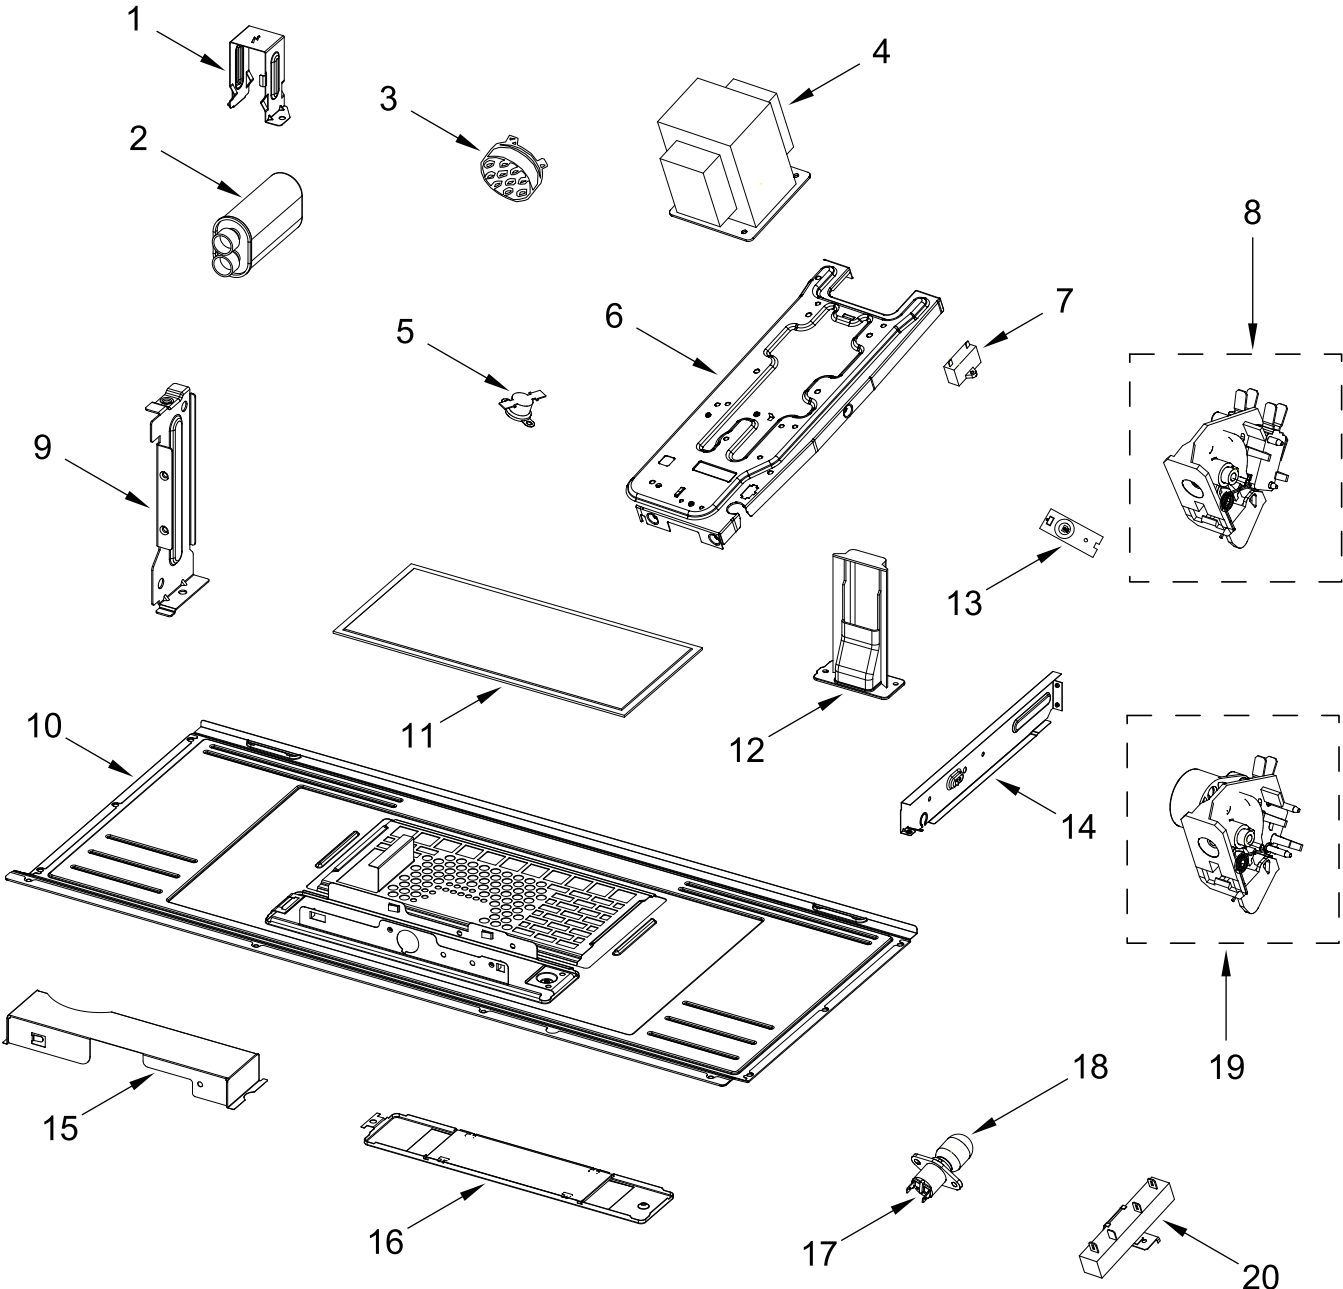

<u>Illus. No.</u>	<u>Part No.</u>	<u>Description</u>	<u>Illus. No.</u>	<u>Part No.</u>	<u>Description</u>	<u>Illus. No.</u>	<u>Part No.</u>	<u>Description</u>
1		Literature Parts	2		Assembly, Control Panel	6		Assembly, Push Button
	W11199602	Installation Instructions		W11386307	White		W11386322	White
	W11297789	Use and Care Guide		W11386294	Black		W11386320	Black
	W11297782	Tech Sheet		W11386249	Stainless		W11386323	Stainless
				W11386250	Cast Iron Black		W11386319	Cast Iron Black
			3	W11318425	PCBA, User Interface			
			4	W11318422	PCBA, Appliance Control Unit			
			5	W11292180	Backer, Control			

DOOR PARTS

DOOR PARTS

<u>Illus.</u> <u>No.</u>	<u>Part No.</u>	<u>Description</u>
1		Door, Complete
	W11387162	White
	W11387165	Black
	W11387160	Stainless
	W11387167	Cast Iron Black
2	W10685340	Badge

INTERIOR AND VENTILATION PARTS