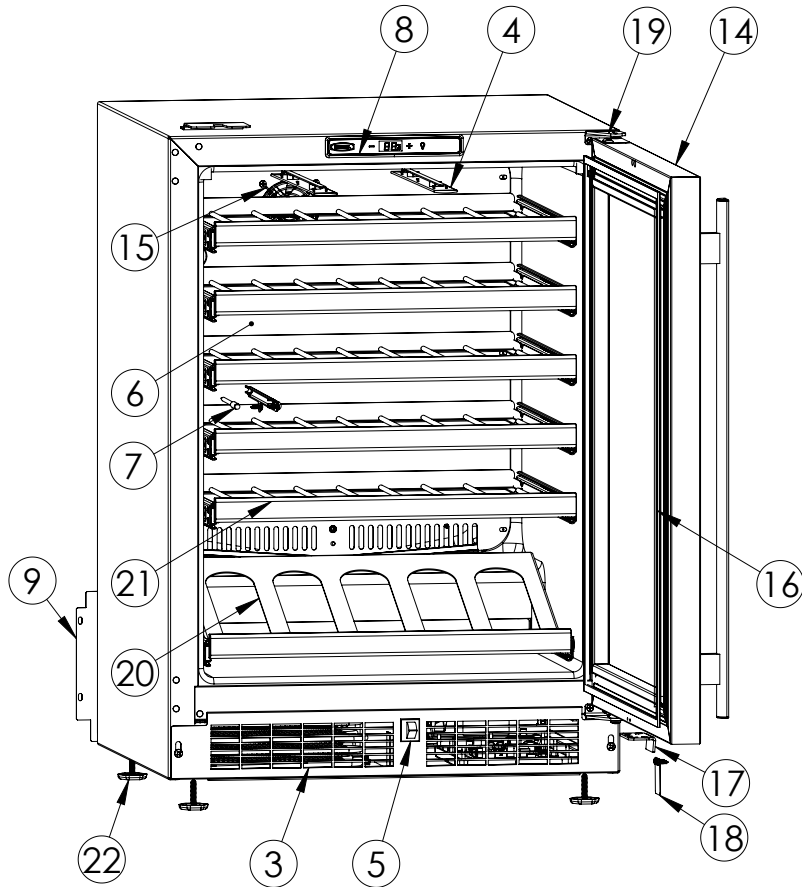

# Service Parts List

marvelrefrigeration.com  
616-754-5601

MLWC324-SG01A		
ITEM	DESCRIPTION	MARVEL P/N
1	CONDENSER ASSEMBLY	S41015869
2	MAIN CONTROL BOARD KIT	S42088820
3	GRILLE	S41015806-SS
4	LED LIGHT STRIP	S68100
5	BLACK ROCKER LIGHT SWITCH	42246922
6	EVAPORATOR ASSEMBLY	42249115
7	THERMISTOR ASSEMBLY	S41015903-BLK
8	UI DISPLAY KIT	S68166-01
9	ACCESS COVER	S41015716
10	MECHANICAL HARNESS KIT*	S41015773
11	CONDENSER FAN ASSEMBLY	42249159
12	COMPRESSOR	S41015395
13	COMPRESSOR ELECTRICALS	S41015921
14	DOOR ASSEMBLY	S42038748
15	EVAP FAN	42249149
16	DOOR GASKET	S31580-035
17	DOOR STOP	S41015708-BLK
18	STRIKER PLATE	S41015709-BLK
19	HINGE PKG	S52411635-CHR
20	DISPLAY RACK	S42138843-NAT
21	8-BOTTLE WINE RACK	S42138842-NAT
22	LEG LEVELERS (4)	42243808
23	POWER CORD	S41050606
24	DRAIN PAN	S41013227
25	DRIER	S41013226
26	CARTON ASSEMBLY*	42249633

\* NOT PICTURED