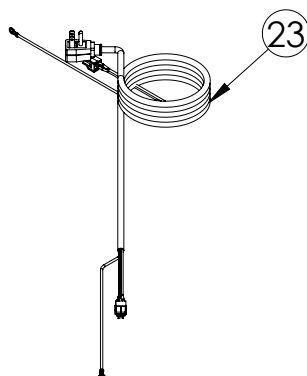

# Service Parts List

marvelrefrigeration.com  
616-754-5601

MLWC324-SG01A		
ITEM	DESCRIPTION	MARVEL P/N
1	CONDENSER ASSEMBLY	S41015869
2	MAIN CONTROL BOARD KIT	S42088820
3	GRILLE	S41015806-SS
4	LED LIGHT STRIP	S68100
5	BLACK ROCKER LIGHT SWITCH	42246922
6	EVAPORATOR ASSEMBLY	42249115
7	THERMISTOR ASSEMBLY	S41015903-BLK
8	UI DISPLAY KIT	S68166-01
9	ACCESS COVER	S41015716
10	MECHANICAL HARNESS KIT*	S41015773
11	CONDENSER FAN ASSEMBLY	42249159
12	COMPRESSOR	S41015395
13	COMPRESSOR ELECTRICALS	S41015921
14	DOOR ASSEMBLY	S42038748
15	EVAP FAN	42249149
16	DOOR GASKET	S31580-035
17	DOOR STOP	S41015708-BLK
18	STRIKER PLATE	S41015709-BLK
19	HINGE PKG	S52411635-CHR
20	DISPLAY RACK	S42138843-NAT
21	8-BOTTLE WINE RACK	S42138842-NAT
22	LEG LEVELERS (4)	42243808
23	POWER CORD	S41050606
24	DRAIN PAN	S41013227
25	DRIER	S41013226
26	CARTON ASSEMBLY*	42249633

\* NOT PICTURED