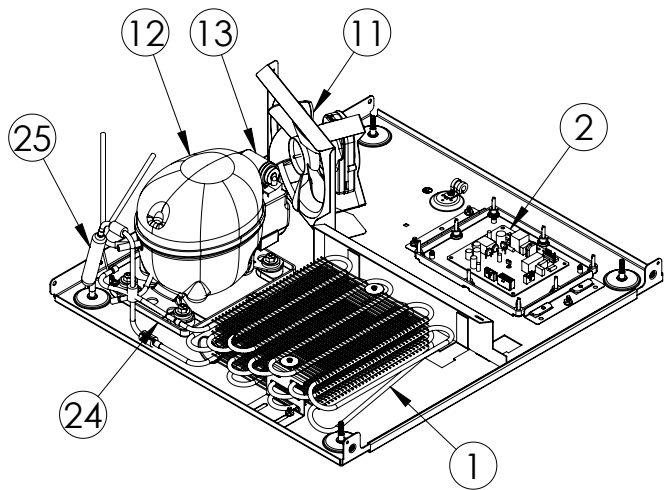

# Service Parts List

marvelrefrigeration.com  
616-754-5601

MLWC324-SG01A		
ITEM	DESCRIPTION	MARVEL P/N
1	CONDENSER ASSEMBLY	S41015869
2	MAIN CONTROL BOARD KIT	S42088820
3	GRILLE	S41015806-SS
4	LED LIGHT STRIP	S68100
5	BLACK ROCKER LIGHT SWITCH	42246922
6	EVAPORATOR ASSEMBLY	42249115
7	THERMISTOR ASSEMBLY	S41015903-BLK
8	UI DISPLAY KIT	S68166-01
9	ACCESS COVER	S41015716
10	MECHANICAL HARNESS KIT*	S41015773
11	CONDENSER FAN ASSEMBLY	42249159
12	COMPRESSOR	S41015395
13	COMPRESSOR ELECTRICALS	S41015921
14	DOOR ASSEMBLY	S42038748
15	EVAP FAN	42249149
16	DOOR GASKET	S31580-035
17	DOOR STOP	S41015708-BLK
18	STRIKER PLATE	S41015709-BLK
19	HINGE PKG	S52411635-CHR
20	DISPLAY RACK	S42138843-NAT
21	8-BOTTLE WINE RACK	S42138842-NAT
22	LEG LEVELERS (4)	42243808
23	POWER CORD	S41050606
24	DRAIN PAN	S41013227
25	DRIER	S41013226
26	CARTON ASSEMBLY*	42249633

\* NOT PICTURED