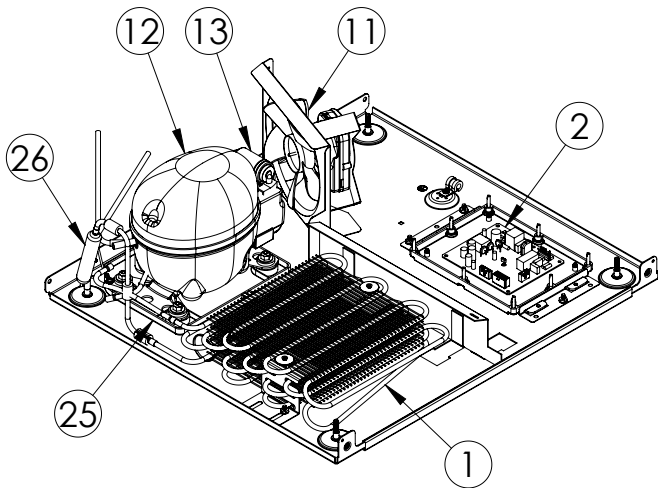

Service Parts List

marvelrefrigeration.com
616-754-5601

MLRE224-SG01A		
ITEM	DESCRIPTION	MARVEL P/N
1	CONDENSER ASSEMBLY	S41015869
2	MAIN CONTROL BOARD KIT	S42088820
3	GRILLE	S41015806-SS
4	LED LIGHT STRIP	S68100
5	BLACK ROCKER LIGHT SWITCH	42246922
6	EVAPORATOR ASSEMBLY	42249115
7	THERMISTOR ASSEMBLY	S41015903-BLK
8	UI DISPLAY KIT	S68166-01
9	ACCESS COVER	S41015716
10	MECHANICAL HARNESS KIT*	S41015773
11	CONDENSER FAN ASSEMBLY	42249159
12	COMPRESSOR	S41015395
13	COMPRESSOR ELECTRICALS	S41015921
14	DOOR ASSEMBLY	S42038748
15	EVAP FAN	42249149
16	DOOR GASKET	S31580-035
17	DOOR STOP	S41015708-BLK
18	STRIKER PLATE	S41015709-BLK
19	HINGE PKG	S52411635-CHR
20	HALF SHELF	S42138136-BLK
21	CRISPER GLASS SHELF	S42413165-BLK
22	CRISPER PAN BLK RAILS	S42413102-BLK
23	LEG LEVELERS (4)	42243808
24	POWER CORD	S41050606
25	DRAIN PAN	S41013227
26	DRIER	S41013226
27	CARTON ASSEMBLY*	42249633

* NOT PICTURED