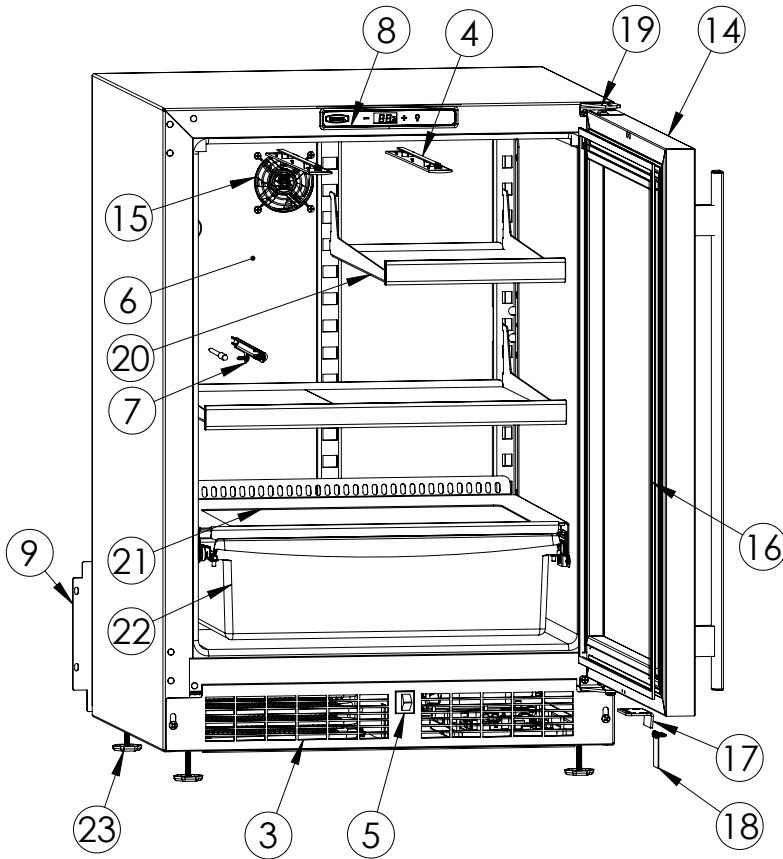

Service Parts List

marvelrefrigeration.com
616-754-5601

MLRE224-SG01A		
ITEM	DESCRIPTION	MARVEL P/N
1	CONDENSER ASSEMBLY	S41015869
2	MAIN CONTROL BOARD KIT	S42088820
3	GRILLE	S41015806-SS
4	LED LIGHT STRIP	S68100
5	BLACK ROCKER LIGHT SWITCH	42246922
6	EVAPORATOR ASSEMBLY	42249115
7	THERMISTOR ASSEMBLY	S41015903-BLK
8	UI DISPLAY KIT	S68166-01
9	ACCESS COVER	S41015716
10	MECHANICAL HARNESS KIT*	S41015773
11	CONDENSER FAN ASSEMBLY	42249159
12	COMPRESSOR	S41015395
13	COMPRESSOR ELECTRICALS	S41015921
14	DOOR ASSEMBLY	S42038748
15	EVAP FAN	42249149
16	DOOR GASKET	S31580-035
17	DOOR STOP	S41015708-BLK
18	STRIKER PLATE	S41015709-BLK
19	HINGE PKG	S52411635-CHR
20	HALF SHELF	S42138136-BLK
21	CRISPER GLASS SHELF	S42413165-BLK
22	CRISPER PAN BLK RAILS	S42413102-BLK
23	LEG LEVELERS (4)	42243808
24	POWER CORD	S41050606
25	DRAIN PAN	S41013227
26	DRIER	S41013226
27	CARTON ASSEMBLY*	42249633

* NOT PICTURED