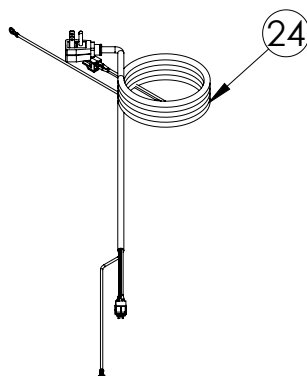

Service Parts List

marvelrefrigeration.com
616-754-5601

MLRE224-SG01A		
ITEM	DESCRIPTION	MARVEL P/N
1	CONDENSER ASSEMBLY	S41015869
2	MAIN CONTROL BOARD KIT	S42088820
3	GRILLE	S41015806-SS
4	LED LIGHT STRIP	S68100
5	BLACK ROCKER LIGHT SWITCH	42246922
6	EVAPORATOR ASSEMBLY	42249115
7	THERMISTOR ASSEMBLY	S41015903-BLK
8	UI DISPLAY KIT	S68166-01
9	ACCESS COVER	S41015716
10	MECHANICAL HARNESS KIT*	S41015773
11	CONDENSER FAN ASSEMBLY	42249159
12	COMPRESSOR	S41015395
13	COMPRESSOR ELECTRICALS	S41015921
14	DOOR ASSEMBLY	S42038748
15	EVAP FAN	42249149
16	DOOR GASKET	S31580-035
17	DOOR STOP	S41015708-BLK
18	STRIKER PLATE	S41015709-BLK
19	HINGE PKG	S52411635-CHR
20	HALF SHELF	S42138136-BLK
21	CRISPER GLASS SHELF	S42413165-BLK
22	CRISPER PAN BLK RAILS	S42413102-BLK
23	LEG LEVELERS (4)	42243808
24	POWER CORD	S41050606
25	DRAIN PAN	S41013227
26	DRIER	S41013226
27	CARTON ASSEMBLY*	42249633

* NOT PICTURED