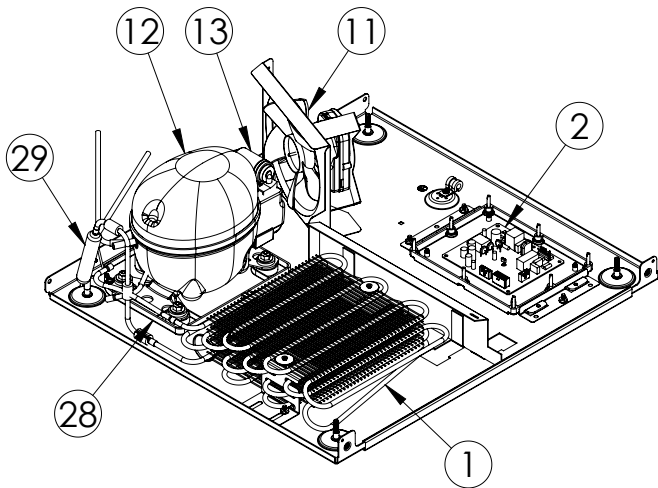

Service Parts List

marvelrefrigeration.com
616-754-5601

MLRE124-IS11A		
ITEM	DESCRIPTION	MARVEL P/N
1	CONDENSER ASSEMBLY	S41015869
2	MAIN CONTROL BOARD KIT	S42088820
3	GRILLE	S41015806-BLK
4	LED LIGHT STRIP	S68100
5	BLACK ROCKER LIGHT SWITCH	42246922
6	EVAPORATOR ASSEMBLY	42249115
7	THERMISTOR ASSEMBLY	S41015903-BLK
8	UI DISPLAY KIT	S68166-01
9	ACCESS COVER	S41015716
10	MECHANICAL HARNESS KIT*	S41015773
11	CONDENSER FAN ASSEMBLY	42249159
12	COMPRESSOR	S41015395
13	COMPRESSOR ELECTRICALS	S41015921
14	DOOR ASSEMBLY	S42038838-RH
15	EVAP FAN	42249149
16	DOOR GASKET	S31580-035
17	DOOR STOP	S41015708-BLK
18	STRIKER PLATE	S41015709-BLK
19	HINGE PKG	S52411635-CHR
20	HALF GLASS SHELF	S42413206-BLK
21	FULL FRAME GLASS SHELF	S42413205-BLK
22	CRISPER GLASS SHELF	S42413165-BLK
23	CRISPER BIN	S42413102-BLK
24	UPPER DOOR BAR KIT	S41009473-UPR
25	LOWER DOOR BAR KIT	S41009473-LWR
26	LEG LEVELERS (4)	42243808
27	POWER CORD	S41050606
28	DRAIN PAN	S41013227
29	DRIER	S41013226
30	CARTON ASSEMBLY*	42249633

* NOT PICTURED