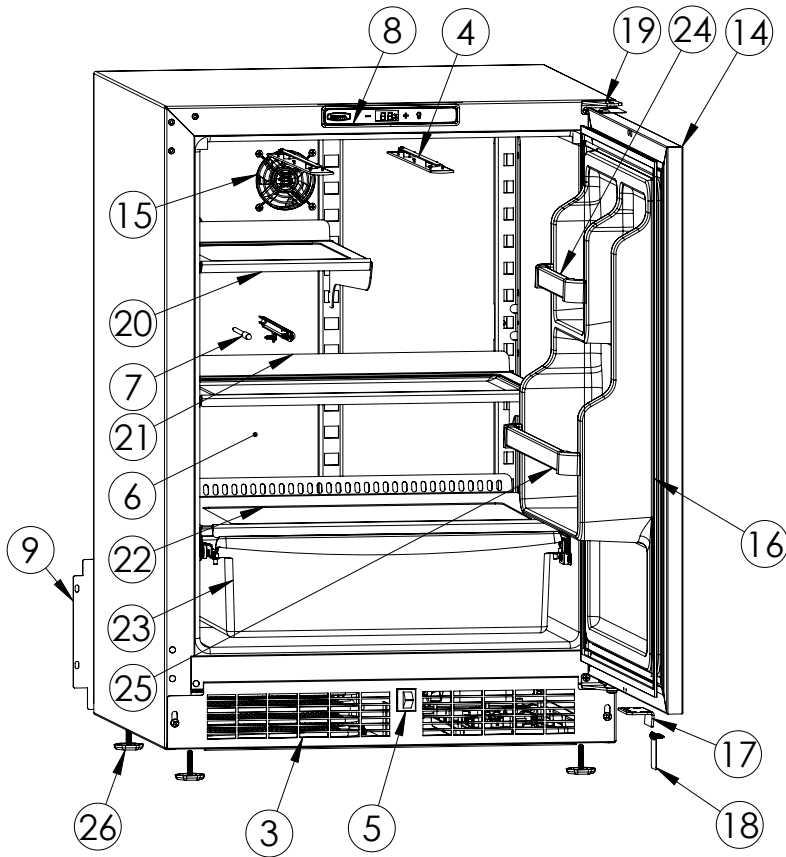

Service Parts List

marvelrefrigeration.com
616-754-5601

MLRE124-IS11A		
ITEM	DESCRIPTION	MARVEL P/N
1	CONDENSER ASSEMBLY	S41015869
2	MAIN CONTROL BOARD KIT	S42088820
3	GRILLE	S41015806-BLK
4	LED LIGHT STRIP	S68100
5	BLACK ROCKER LIGHT SWITCH	42246922
6	EVAPORATOR ASSEMBLY	42249115
7	THERMISTOR ASSEMBLY	S41015903-BLK
8	UI DISPLAY KIT	S68166-01
9	ACCESS COVER	S41015716
10	MECHANICAL HARNESS KIT*	S41015773
11	CONDENSER FAN ASSEMBLY	42249159
12	COMPRESSOR	S41015395
13	COMPRESSOR ELECTRICALS	S41015921
14	DOOR ASSEMBLY	S42038838-RH
15	EVAP FAN	42249149
16	DOOR GASKET	S31580-035
17	DOOR STOP	S41015708-BLK
18	STRIKER PLATE	S41015709-BLK
19	HINGE PKG	S52411635-CHR
20	HALF GLASS SHELF	S42413206-BLK
21	FULL FRAME GLASS SHELF	S42413205-BLK
22	CRISPER GLASS SHELF	S42413165-BLK
23	CRISPER BIN	S42413102-BLK
24	UPPER DOOR BAR KIT	S41009473-UPR
25	LOWER DOOR BAR KIT	S41009473-LWR
26	LEG LEVELERS (4)	42243808
27	POWER CORD	S41050606
28	DRAIN PAN	S41013227
29	DRIER	S41013226
30	CARTON ASSEMBLY*	42249633

* NOT PICTURED