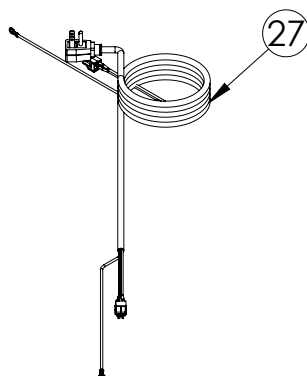

Service Parts List

marvelrefrigeration.com
616-754-5601

MLRE124-IS11A		
ITEM	DESCRIPTION	MARVEL P/N
1	CONDENSER ASSEMBLY	S41015869
2	MAIN CONTROL BOARD KIT	S42088820
3	GRILLE	S41015806-BLK
4	LED LIGHT STRIP	S68100
5	BLACK ROCKER LIGHT SWITCH	42246922
6	EVAPORATOR ASSEMBLY	42249115
7	THERMISTOR ASSEMBLY	S41015903-BLK
8	UI DISPLAY KIT	S68166-01
9	ACCESS COVER	S41015716
10	MECHANICAL HARNESS KIT*	S41015773
11	CONDENSER FAN ASSEMBLY	42249159
12	COMPRESSOR	S41015395
13	COMPRESSOR ELECTRICALS	S41015921
14	DOOR ASSEMBLY	S42038838-RH
15	EVAP FAN	42249149
16	DOOR GASKET	S31580-035
17	DOOR STOP	S41015708-BLK
18	STRIKER PLATE	S41015709-BLK
19	HINGE PKG	S52411635-CHR
20	HALF GLASS SHELF	S42413206-BLK
21	FULL FRAME GLASS SHELF	S42413205-BLK
22	CRISPER GLASS SHELF	S42413165-BLK
23	CRISPER BIN	S42413102-BLK
24	UPPER DOOR BAR KIT	S41009473-UPR
25	LOWER DOOR BAR KIT	S41009473-LWR
26	LEG LEVELERS (4)	42243808
27	POWER CORD	S41050606
28	DRAIN PAN	S41013227
29	DRIER	S41013226
30	CARTON ASSEMBLY*	42249633

* NOT PICTURED