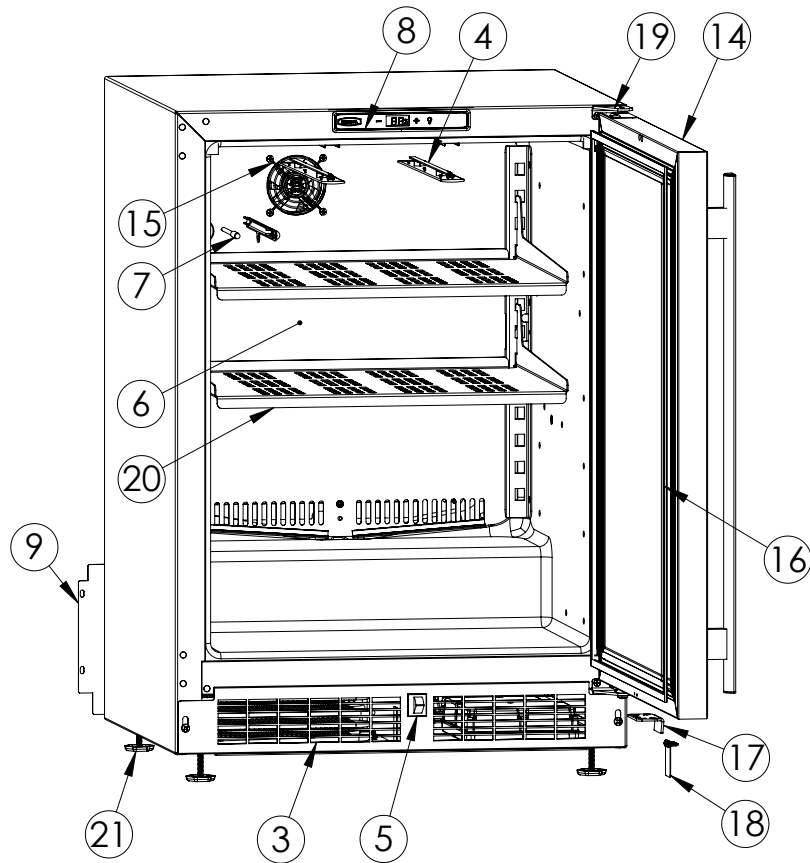

Service Parts List

marvelrefrigeration.com
616-754-5601

MLRE024-SS01A		
ITEM	DESCRIPTION	MARVEL P/N
1	CONDENSER ASSEMBLY	42249374
2	MAIN CONTROL BOARD KIT	S42088820
3	GRILLE	S41015806-SS
4	LED LIGHT STRIP	S68100
5	BLACK ROCKER LIGHT SWITCH	42246922
6	EVAPORATOR ASSEMBLY	42249115
7	THERMISTOR ASSEMBLY	S41015903-BLK
8	UI DISPLAY KIT	S68166-01
9	ACCESS COVER	S41015716
10	MECHANICAL HARNESS KIT*	S41015773
11	CONDENSER FAN ASSEMBLY	42249159
12	COMPRESSOR	S41015395
13	COMPRESSOR ELECTRICALS	S41015921
14	DOOR ASSEMBLY	S42038739
15	EVAP FAN	42249149
16	DOOR GASKET	S31580-035
17	DOOR STOP	S41015708-BLK
18	STRIKER PLATE	S41015709-BLK
19	HINGE PKG	S52411635-CHR
20	PERFORATED METAL SHELF	S41013646-BLK
21	LEG LEVELERS (4)	42243808
22	POWER CORD	S41050606
23	DRAIN PAN	S41013227
24	DRIER	S41013226
25	CARTON ASSEMBLY*	42249633

* NOT PICTURED