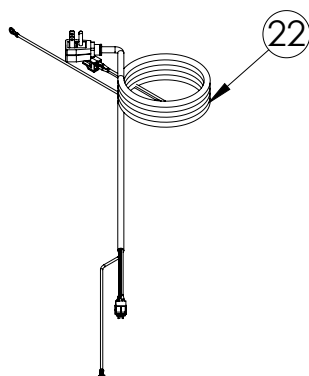

Service Parts List

marvelrefrigeration.com
616-754-5601

MLRE024-SS01A		
ITEM	DESCRIPTION	MARVEL P/N
1	CONDENSER ASSEMBLY	42249374
2	MAIN CONTROL BOARD KIT	S42088820
3	GRILLE	S41015806-SS
4	LED LIGHT STRIP	S68100
5	BLACK ROCKER LIGHT SWITCH	42246922
6	EVAPORATOR ASSEMBLY	42249115
7	THERMISTOR ASSEMBLY	S41015903-BLK
8	UI DISPLAY KIT	S68166-01
9	ACCESS COVER	S41015716
10	MECHANICAL HARNESS KIT*	S41015773
11	CONDENSER FAN ASSEMBLY	42249159
12	COMPRESSOR	S41015395
13	COMPRESSOR ELECTRICALS	S41015921
14	DOOR ASSEMBLY	S42038739
15	EVAP FAN	42249149
16	DOOR GASKET	S31580-035
17	DOOR STOP	S41015708-BLK
18	STRIKER PLATE	S41015709-BLK
19	HINGE PKG	S52411635-CHR
20	PERFORATED METAL SHELF	S41013646-BLK
21	LEG LEVELERS (4)	42243808
22	POWER CORD	S41050606
23	DRAIN PAN	S41013227
24	DRIER	S41013226
25	CARTON ASSEMBLY*	42249633

* NOT PICTURED