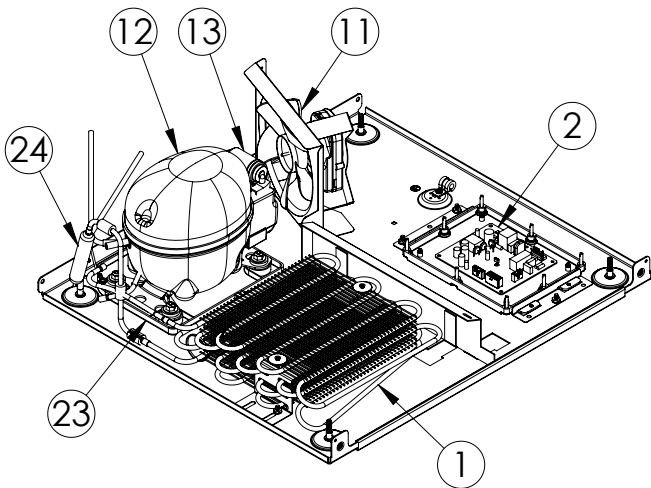

Service Parts List

marvelrefrigeration.com
616-754-5601

MLRE024-SS01A		
ITEM	DESCRIPTION	MARVEL P/N
1	CONDENSER ASSEMBLY	42249374
2	MAIN CONTROL BOARD KIT	S42088820
3	GRILLE	S41015806-SS
4	LED LIGHT STRIP	S68100
5	BLACK ROCKER LIGHT SWITCH	42246922
6	EVAPORATOR ASSEMBLY	42249115
7	THERMISTOR ASSEMBLY	S41015903-BLK
8	UI DISPLAY KIT	S68166-01
9	ACCESS COVER	S41015716
10	MECHANICAL HARNESS KIT*	S41015773
11	CONDENSER FAN ASSEMBLY	42249159
12	COMPRESSOR	S41015395
13	COMPRESSOR ELECTRICALS	S41015921
14	DOOR ASSEMBLY	S42038739
15	EVAP FAN	42249149
16	DOOR GASKET	S31580-035
17	DOOR STOP	S41015708-BLK
18	STRIKER PLATE	S41015709-BLK
19	HINGE PKG	S52411635-CHR
20	PERFORATED METAL SHELF	S41013646-BLK
21	LEG LEVELERS (4)	42243808
22	POWER CORD	S41050606
23	DRAIN PAN	S41013227
24	DRIER	S41013226
25	CARTON ASSEMBLY*	42249633

* NOT PICTURED