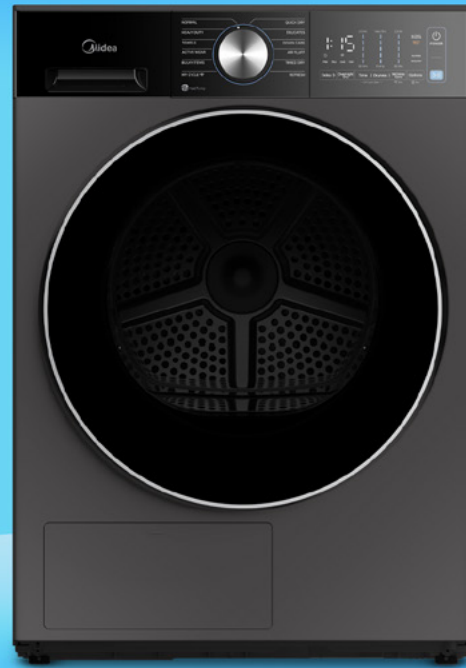

# 4.4 cu. ft. Compact Heat Pump Dryer

**MLHE27H7BCG** Charcoal Grey  
**MLHE27H7BWW** White

Midea's 4.4 cu. ft. Compact Heat Pump Dryer offers the industry's largest capacity\* and optimal drying performance in a 24" wide and deep, space-saving design. This ventless dryer pairs with the matching 2.7 cu. ft. Compact Washer for a seamless look when stacked vertically or placed side-by-side.

This dryer can be stacked vertically or placed side-by-side with the matching MLHW27S7B Compact Washer creating a flat, seamless surface.