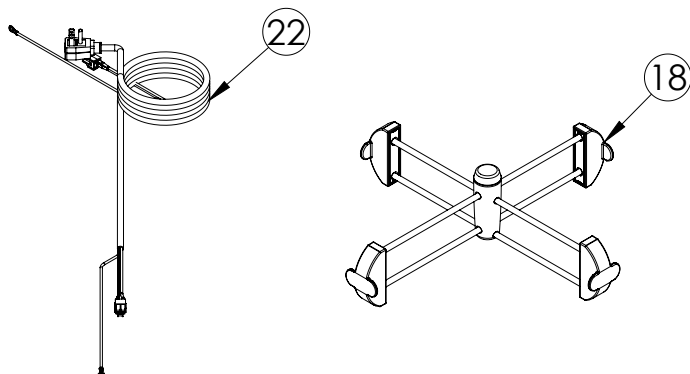

# Service Parts List

marvelrefrigeration.com  
616-754-5601

MLDR224-IS61A		
ITEM	DESCRIPTION	MARVEL P/N
1	CONDENSER ASSEMBLY	S41013252
2	MAIN CONTROL BOARD KIT	S42088820
3	GRILLE	S41015650-BLK
4	LED LIGHT STRIP	S68100
5	WHITE ROCKER LIGHT SWITCH	42248044
6	EVAPORATOR ASSEMBLY	42249115
7	THERMISTOR ASSEMBLY	S41015903-BLK
8	UI DISPLAY KIT	S68166-01
9	ACCESS COVER	S41015716
10	MECHANICAL HARNESS KIT*	S41015773
11	CONDENSER FAN ASSEMBLY	42249159
12	COMPRESSOR	S41015395
13	COMPRESSOR ELECTRICALS	S41015921
14	DRAWER ASSEMBLY UPPER	S42418772-BLK
15	DRAWER ASSEMBLY LOWER	S42418902-BLK
16	EVAP FAN	42249149
17	DRAWER GASKET	S31580-066
18	SLIDING DIVIDER	S42138504
19	LH DRAWER SLIDE KIT	S41013219-LH
20	RH DRAWER SLIDE KIT	S41013219-LH
21	LEG LEVELERS (4)	42243808
22	POWER CORD	S41050606
23	DRAIN PAN	S41013227
24	DRIER	S41013226
25	CARTON ASSEMBLY*	42249633

\* NOT PICTURED