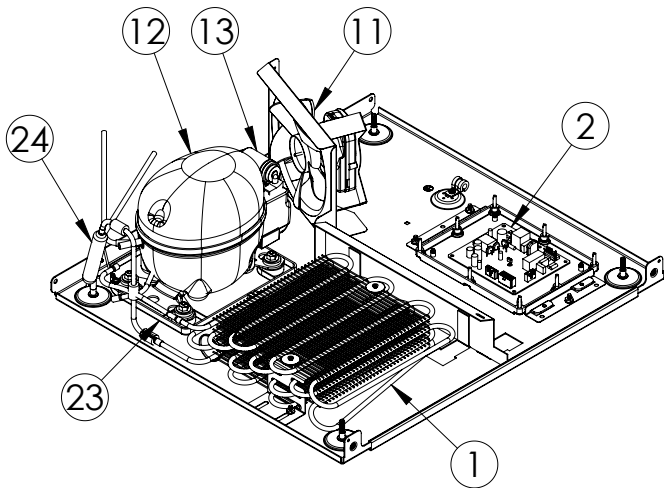

# Service Parts List

marvelrefrigeration.com  
616-754-5601

MLDR224-IS61A		
ITEM	DESCRIPTION	MARVEL P/N
1	CONDENSER ASSEMBLY	S41013252
2	MAIN CONTROL BOARD KIT	S42088820
3	GRILLE	S41015650-BLK
4	LED LIGHT STRIP	S68100
5	WHITE ROCKER LIGHT SWITCH	42248044
6	EVAPORATOR ASSEMBLY	42249115
7	THERMISTOR ASSEMBLY	S41015903-BLK
8	UI DISPLAY KIT	S68166-01
9	ACCESS COVER	S41015716
10	MECHANICAL HARNESS KIT*	S41015773
11	CONDENSER FAN ASSEMBLY	42249159
12	COMPRESSOR	S41015395
13	COMPRESSOR ELECTRICALS	S41015921
14	DRAWER ASSEMBLY UPPER	S42418772-BLK
15	DRAWER ASSEMBLY LOWER	S42418902-BLK
16	EVAP FAN	42249149
17	DRAWER GASKET	S31580-066
18	SLIDING DIVIDER	S42138504
19	LH DRAWER SLIDE KIT	S41013219-LH
20	RH DRAWER SLIDE KIT	S41013219-LH
21	LEG LEVELERS (4)	42243808
22	POWER CORD	S41050606
23	DRAIN PAN	S41013227
24	DRIER	S41013226
25	CARTON ASSEMBLY*	42249633

\* NOT PICTURED