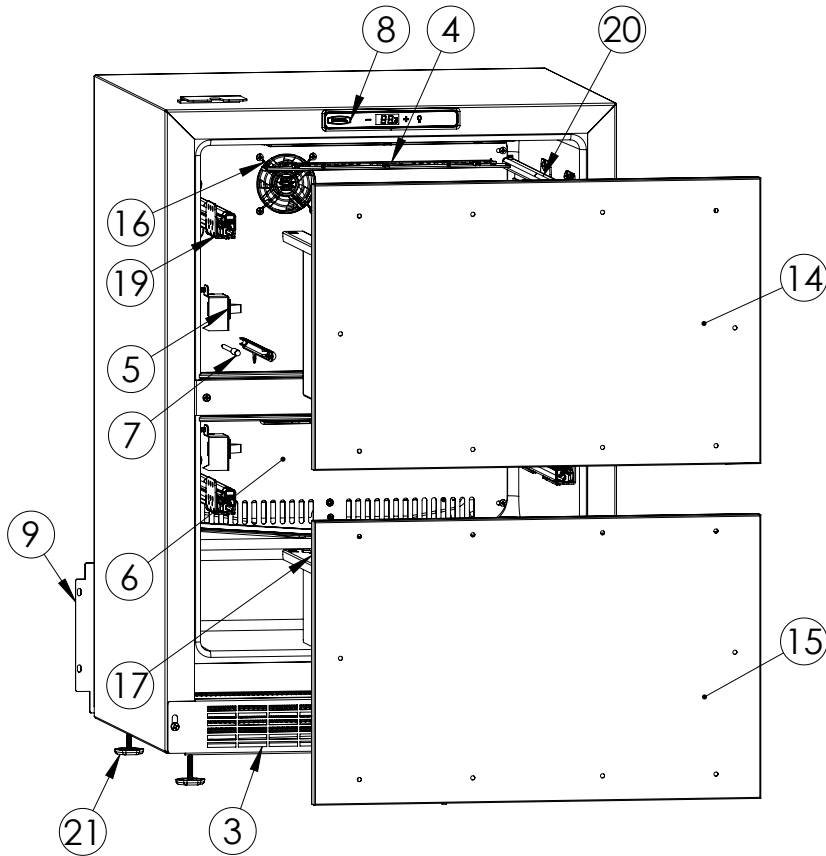

# Service Parts List

marvelrefrigeration.com  
616-754-5601

MLDR224-IS61A		
ITEM	DESCRIPTION	MARVEL P/N
1	CONDENSER ASSEMBLY	S41013252
2	MAIN CONTROL BOARD KIT	S42088820
3	GRILLE	S41015650-BLK
4	LED LIGHT STRIP	S68100
5	WHITE ROCKER LIGHT SWITCH	42248044
6	EVAPORATOR ASSEMBLY	42249115
7	THERMISTOR ASSEMBLY	S41015903-BLK
8	UI DISPLAY KIT	S68166-01
9	ACCESS COVER	S41015716
10	MECHANICAL HARNESS KIT*	S41015773
11	CONDENSER FAN ASSEMBLY	42249159
12	COMPRESSOR	S41015395
13	COMPRESSOR ELECTRICALS	S41015921
14	DRAWER ASSEMBLY UPPER	S42418772-BLK
15	DRAWER ASSEMBLY LOWER	S42418902-BLK
16	EVAP FAN	42249149
17	DRAWER GASKET	S31580-066
18	SLIDING DIVIDER	S42138504
19	LH DRAWER SLIDE KIT	S41013219-LH
20	RH DRAWER SLIDE KIT	S41013219-LH
21	LEG LEVELERS (4)	42243808
22	POWER CORD	S41050606
23	DRAIN PAN	S41013227
24	DRIER	S41013226
25	CARTON ASSEMBLY*	42249633

\* NOT PICTURED