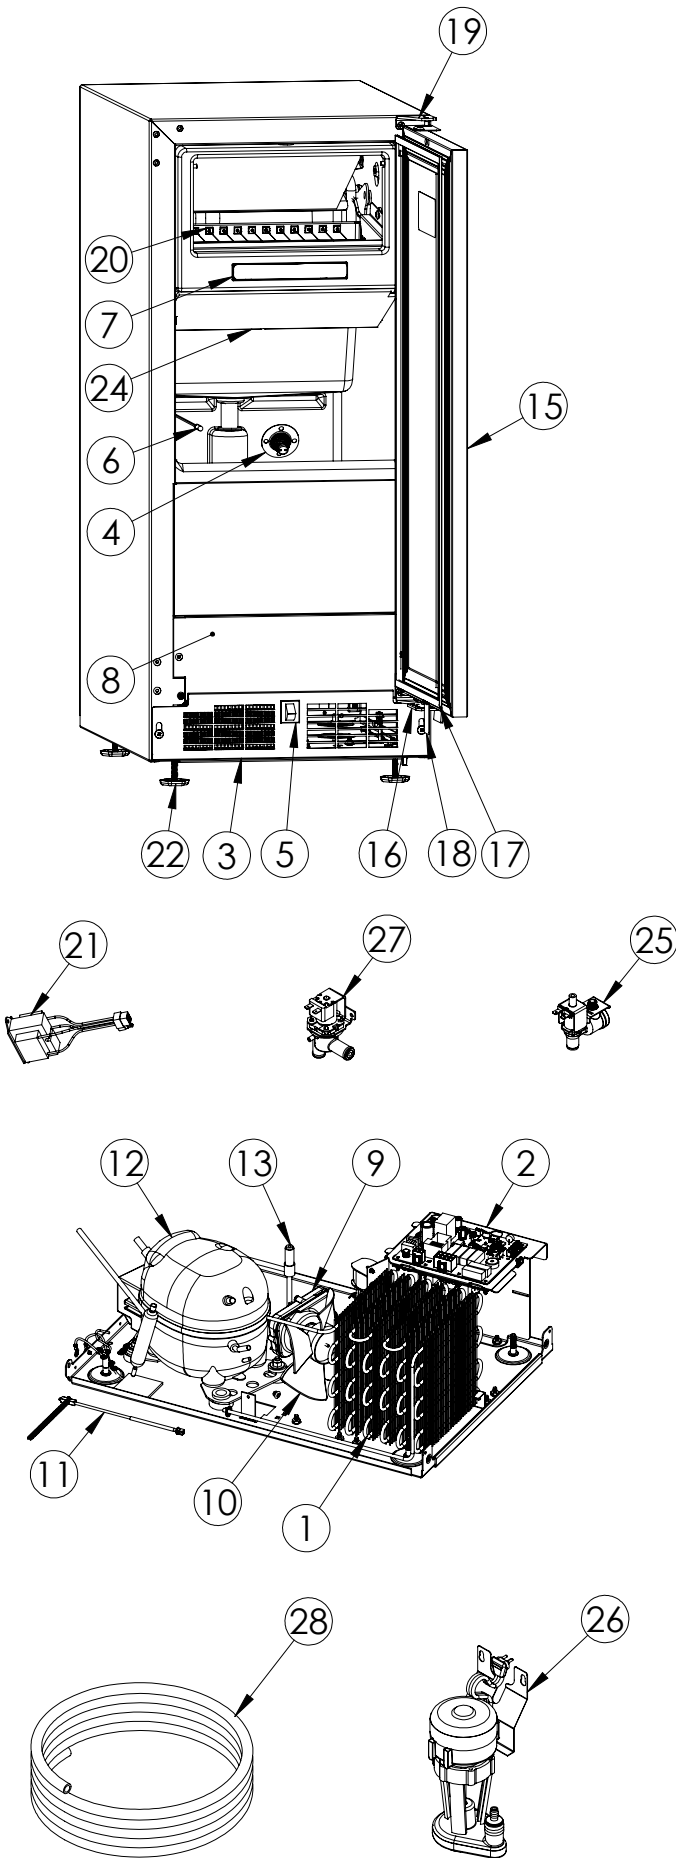

Service Parts List

marvelrefrigeration.com
616-754-5601

MLCL215-IS01A		
ITEM	DESCRIPTION	MARVEL P/N
1	CONDENSER ASSEMBLY	S41013912
2	MAIN CONTROL BOARD KIT	42249330
3	GRILLE	S41015692-BLK
4	WHITE LED LIGHT	42249105
5	REED SWITCH	42246922
6	THERMISTOR ASSEMBLY	S41050612
7	UI DISPLAY KIT	S41050602-LK
8	ACCESS COVER	S41014463-BLK
9	CONDENSER FAN MOTOR	42248161
10	CONDENSER FAN BLADE	42248160
11	CONDENSER SENSOR	S41050609
12	EMBRACO COMPRESSOR	42242580
13	HOT GAS VALVE	42249497
14	EVAPORATOR ASSEMBLY	42249569
15	DOOR ASSEMBLY	S42038972
16	DOOR STOP	S41015708-SS
17	DOOR GASKET	S31580-041
18	STRIKER PLATE	S41015709-BLK
19	HINGE KIT	S52411635-CHR
20	GRID CUTTER	42249542
21	GRID CUTTER TRANSFORMER	S41050610
22	LEG LEVELERS (4)	42243808
23	POWER CORD*	S41050606
24	ICE DEFLECTOR	S41012776-BLK
25	WATER SUPPLY VALVE	S41014084
26	CIRCULATION PUMP	42242980
27	DRAIN VALVE	42249456
28	CORRUGATED DRAIN HOSE	42249531

* NOT PICTURED