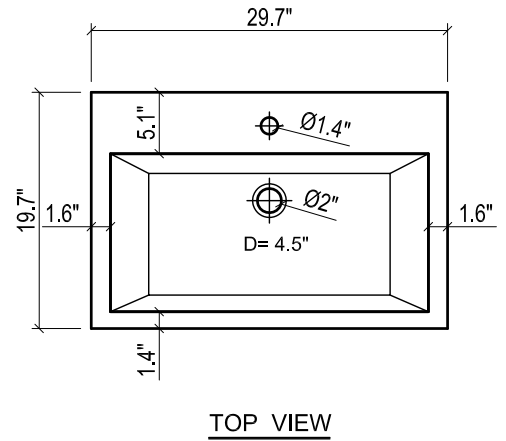

DAYTONA FOR KIRA

- WALL HUNG option is also available for this model.
Vanity height without legs is 23.6".
- Quality metal BLUM (or BLUM equivalent) soft-closing hinges and/or drawer hardware are included.
- Drawers can be placed on Right or Left sides.

KIRA CERAMIC SINK

(available in 1 hole or 8" faucet drills)

DAYTONA FOR MILANO

- WALL HUNG option is also available for this model.
Vanity height without legs is 23.6".
- Quality metal BLUM (or BLUM equivalent) soft-closing hinges and/or drawer hardware are included.
- Drawers can be placed on Right or Left sides.

MILANO CERAMIC SINK

DAYTONA FOR VENICE

- WALL HUNG option is also available for this model.
Vanity height without legs is 25.2".
- Quality metal BLUM (or BLUM equivalent) soft-closing hinges and/or drawer hardware are included.
- Drawers can be placed on Right or Left sides.