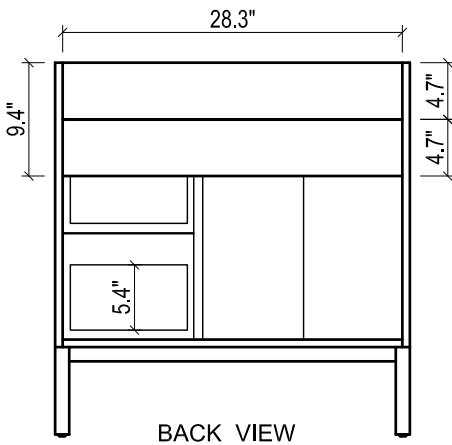

DAYTONA FOR KIRA

- WALL HUNG option is also available for this model.
Vanity height without legs is 23.6".
- Quality metal BLUM (or BLUM equivalent) soft-closing hinges and/or drawer hardware are included.
- Drawers can be placed on Right or Left sides.

KIRA CERAMIC SINK

(available in 1 hole or 8" faucet drills)

DAYTONA FOR MILANO

- WALL HUNG option is also available for this model.
Vanity height without legs is 23.6".
- Quality metal BLUM (or BLUM equivalent) soft-closing hinges and/or drawer hardware are included.
- Drawers can be placed on Right or Left sides.

MILANO CERAMIC SINK

DAYTONA FOR VENICE

- WALL HUNG option is also available for this model.
Vanity height without legs is 25.2".
- Quality metal BLUM (or BLUM equivalent) soft-closing hinges and/or drawer hardware are included.
- Drawers can be placed on Right or Left sides.