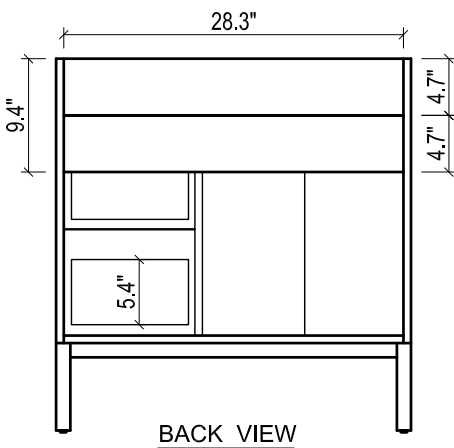

DAYTONA FOR KIRA

- WALL HUNG option is also available for this model.
Vanity height without legs is 23.6".
- Quality metal BLUM (or BLUM equivalent) soft-closing hinges and/or drawer hardware are included.
- Drawers can be placed on Right or Left sides.

KIRA CERAMIC SINK

(available in 1 hole or 8" faucet drills)

DAYTONA FOR MILANO

- WALL HUNG option is also available for this model.
Vanity height without legs is 23.6".
- Quality metal BLUM (or BLUM equivalent) soft-closing hinges and/or drawer hardware are included.
- Drawers can be placed on Right or Left sides.

MILANO CERAMIC SINK

DAYTONA FOR VENICE

- WALL HUNG option is also available for this model.
Vanity height without legs is 25.2".
- Quality metal BLUM (or BLUM equivalent) soft-closing hinges and/or drawer hardware are included.
- Drawers can be placed on Right or Left sides.