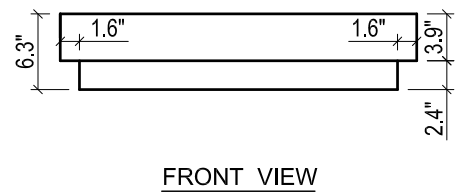

DAYTONA FOR KIRA

- WALL HUNG option is also available for this model.
Vanity height without legs is 23.6".
- Quality metal BLUM (or BLUM equivalent) soft-closing hinges and/or drawer hardware are included.
- Drawers can be placed on Right or Left sides.

KIRA CERAMIC SINK

(available in 1 hole or 8" faucet drills)

DAYTONA FOR MILANO

- WALL HUNG option is also available for this model.
Vanity height without legs is 23.6".
- Quality metal BLUM (or BLUM equivalent) soft-closing hinges and/or drawer hardware are included.
- Drawers can be placed on Right or Left sides.

MILANO CERAMIC SINK

DAYTONA FOR VENICE

- WALL HUNG option is also available for this model.
Vanity height without legs is 25.2".
- Quality metal BLUM (or BLUM equivalent) soft-closing hinges and/or drawer hardware are included.
- Drawers can be placed on Right or Left sides.