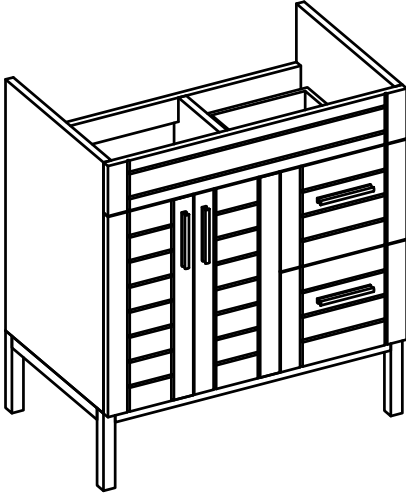

DAYTONA FOR KIRA

- WALL HUNG option is also available for this model.
Vanity height without legs is 23.6".
- Quality metal BLUM (or BLUM equivalent) soft-closing hinges and/or drawer hardware are included.
- Drawers can be placed on Right or Left sides.

KIRA CERAMIC SINK

(available in 1 hole or 8" faucet drills)

DAYTONA FOR MILANO

- WALL HUNG option is also available for this model.
Vanity height without legs is 23.6".
- Quality metal BLUM (or BLUM equivalent) soft-closing hinges and/or drawer hardware are included.
- Drawers can be placed on Right or Left sides.

MILANO CERAMIC SINK

DAYTONA FOR VENICE

- WALL HUNG option is also available for this model.
Vanity height without legs is 25.2".
- Quality metal BLUM (or BLUM equivalent) soft-closing hinges and/or drawer hardware are included.
- Drawers can be placed on Right or Left sides.