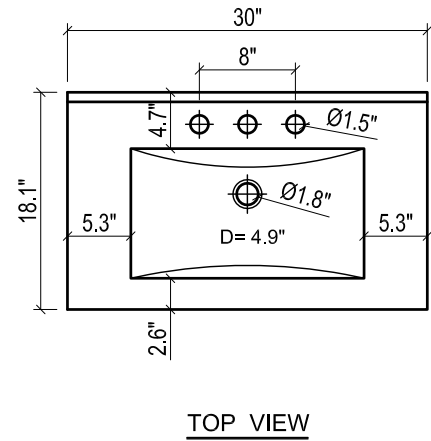

DAYTONA FOR KIRA

- WALL HUNG option is also available for this model.
Vanity height without legs is 23.6".
- Quality metal BLUM (or BLUM equivalent) soft-closing hinges and/or drawer hardware are included.
- Drawers can be placed on Right or Left sides.

KIRA CERAMIC SINK

(available in 1 hole or 8" faucet drills)

DAYTONA FOR MILANO

- WALL HUNG option is also available for this model.
Vanity height without legs is 23.6".
- Quality metal BLUM (or BLUM equivalent) soft-closing hinges and/or drawer hardware are included.
- Drawers can be placed on Right or Left sides.

MILANO CERAMIC SINK

DAYTONA FOR VENICE

- WALL HUNG option is also available for this model.
Vanity height without legs is 25.2".
- Quality metal BLUM (or BLUM equivalent) soft-closing hinges and/or drawer hardware are included.
- Drawers can be placed on Right or Left sides.