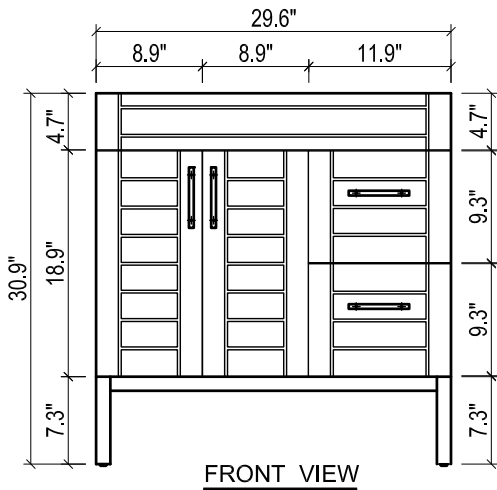

DAYTONA FOR KIRA

- WALL HUNG option is also available for this model.
Vanity height without legs is 23.6".
- Quality metal BLUM (or BLUM equivalent) soft-closing hinges and/or drawer hardware are included.
- Drawers can be placed on Right or Left sides.

KIRA CERAMIC SINK

(available in 1 hole or 8" faucet drills)

DAYTONA FOR MILANO

- WALL HUNG option is also available for this model.
Vanity height without legs is 23.6".
- Quality metal BLUM (or BLUM equivalent) soft-closing hinges and/or drawer hardware are included.
- Drawers can be placed on Right or Left sides.

MILANO CERAMIC SINK

DAYTONA FOR VENICE

- WALL HUNG option is also available for this model.
Vanity height without legs is 25.2".
- Quality metal BLUM (or BLUM equivalent) soft-closing hinges and/or drawer hardware are included.
- Drawers can be placed on Right or Left sides.