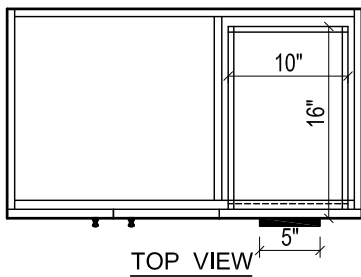

DAYTONA FOR KIRA

- WALL HUNG option is also available for this model.
Vanity height without legs is 23.6".
- Quality metal BLUM (or BLUM equivalent) soft-closing hinges and/or drawer hardware are included.
- Drawers can be placed on Right or Left sides.

KIRA CERAMIC SINK

(available in 1 hole or 8" faucet drills)

DAYTONA FOR MILANO

- WALL HUNG option is also available for this model.
Vanity height without legs is 23.6".
- Quality metal BLUM (or BLUM equivalent) soft-closing hinges and/or drawer hardware are included.
- Drawers can be placed on Right or Left sides.

MILANO CERAMIC SINK

DAYTONA FOR VENICE

- WALL HUNG option is also available for this model.
Vanity height without legs is 25.2".
- Quality metal BLUM (or BLUM equivalent) soft-closing hinges and/or drawer hardware are included.
- Drawers can be placed on Right or Left sides.