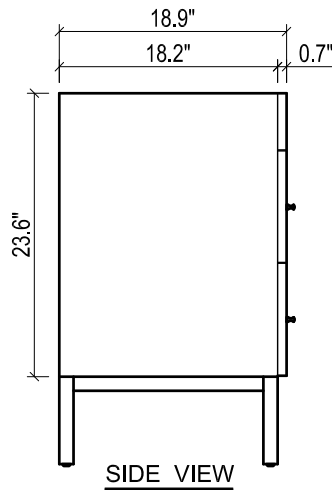

DAYTONA FOR KIRA

- WALL HUNG option is also available for this model.
Vanity height without legs is 23.6".
- Quality metal BLUM (or BLUM equivalent) soft-closing hinges and/or drawer hardware are included.
- Drawers can be placed on Right or Left sides.

KIRA CERAMIC SINK

(available in 1 hole or 8" faucet drills)

DAYTONA FOR MILANO

- WALL HUNG option is also available for this model.
Vanity height without legs is 23.6".
- Quality metal BLUM (or BLUM equivalent) soft-closing hinges and/or drawer hardware are included.
- Drawers can be placed on Right or Left sides.

MILANO CERAMIC SINK

DAYTONA FOR VENICE

- WALL HUNG option is also available for this model.
Vanity height without legs is 25.2".
- Quality metal BLUM (or BLUM equivalent) soft-closing hinges and/or drawer hardware are included.
- Drawers can be placed on Right or Left sides.