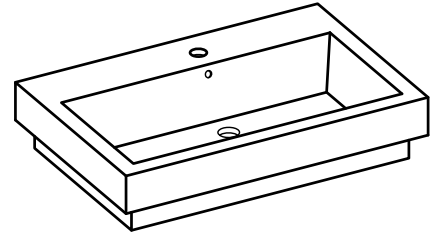

DAYTONA FOR KIRA

- WALL HUNG option is also available for this model.
Vanity height without legs is 23.6".
- Quality metal BLUM (or BLUM equivalent) soft-closing hinges and/or drawer hardware are included.
- Drawers can be placed on Right or Left sides.

KIRA CERAMIC SINK

(available in 1 hole or 8" faucet drills)

DAYTONA FOR MILANO

- WALL HUNG option is also available for this model.
Vanity height without legs is 23.6".
- Quality metal BLUM (or BLUM equivalent) soft-closing hinges and/or drawer hardware are included.
- Drawers can be placed on Right or Left sides.

MILANO CERAMIC SINK

DAYTONA FOR VENICE

- WALL HUNG option is also available for this model.
Vanity height without legs is 25.2".
- Quality metal BLUM (or BLUM equivalent) soft-closing hinges and/or drawer hardware are included.
- Drawers can be placed on Right or Left sides.