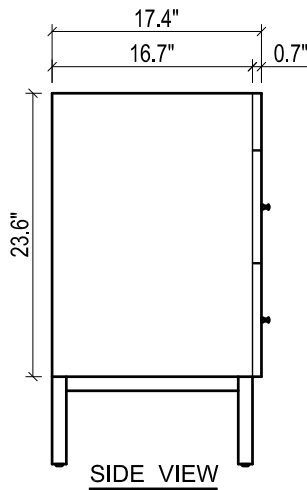

DAYTONA FOR KIRA

- WALL HUNG option is also available for this model.
Vanity height without legs is 23.6".
- Quality metal BLUM (or BLUM equivalent) soft-closing hinges and/or drawer hardware are included.
- Drawers can be placed on Right or Left sides.

KIRA CERAMIC SINK

(available in 1 hole or 8" faucet drills)

DAYTONA FOR MILANO

- WALL HUNG option is also available for this model.
Vanity height without legs is 23.6".
- Quality metal BLUM (or BLUM equivalent) soft-closing hinges and/or drawer hardware are included.
- Drawers can be placed on Right or Left sides.

MILANO CERAMIC SINK

DAYTONA FOR VENICE

- WALL HUNG option is also available for this model.
Vanity height without legs is 25.2".
- Quality metal BLUM (or BLUM equivalent) soft-closing hinges and/or drawer hardware are included.
- Drawers can be placed on Right or Left sides.