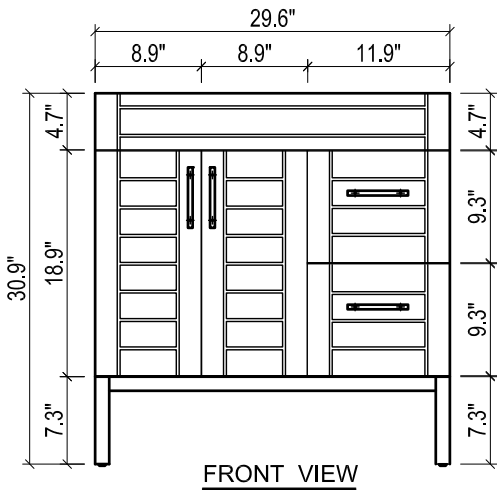

DAYTONA FOR KIRA

- WALL HUNG option is also available for this model.
Vanity height without legs is 23.6".
- Quality metal BLUM (or BLUM equivalent) soft-closing hinges and/or drawer hardware are included.
- Drawers can be placed on Right or Left sides.

KIRA CERAMIC SINK

(available in 1 hole or 8" faucet drills)

DAYTONA FOR MILANO

- WALL HUNG option is also available for this model.
Vanity height without legs is 23.6".
- Quality metal BLUM (or BLUM equivalent) soft-closing hinges and/or drawer hardware are included.
- Drawers can be placed on Right or Left sides.

MILANO CERAMIC SINK

DAYTONA FOR VENICE

- WALL HUNG option is also available for this model.
Vanity height without legs is 25.2".
- Quality metal BLUM (or BLUM equivalent) soft-closing hinges and/or drawer hardware are included.
- Drawers can be placed on Right or Left sides.