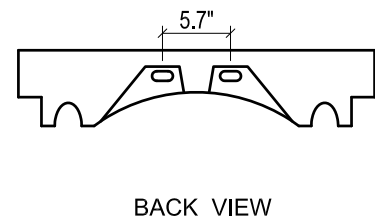

DAYTONA FOR KIRA

- WALL HUNG option is also available for this model.
Vanity height without legs is 23.6".
- Quality metal BLUM (or BLUM equivalent) soft-closing hinges and/or drawer hardware are included.
- Drawers can be placed on Right or Left sides.

KIRA CERAMIC SINK

(available in 1 hole or 8" faucet drills)

DAYTONA FOR MILANO

- WALL HUNG option is also available for this model.
Vanity height without legs is 23.6".
- Quality metal BLUM (or BLUM equivalent) soft-closing hinges and/or drawer hardware are included.
- Drawers can be placed on Right or Left sides.

MILANO CERAMIC SINK

DAYTONA FOR VENICE

- WALL HUNG option is also available for this model.
Vanity height without legs is 25.2".
- Quality metal BLUM (or BLUM equivalent) soft-closing hinges and/or drawer hardware are included.
- Drawers can be placed on Right or Left sides.