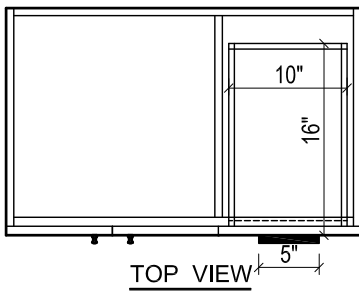

DAYTONA FOR KIRA

- WALL HUNG option is also available for this model.
Vanity height without legs is 23.6".
- Quality metal BLUM (or BLUM equivalent) soft-closing hinges and/or drawer hardware are included.
- Drawers can be placed on Right or Left sides.

KIRA CERAMIC SINK

(available in 1 hole or 8" faucet drills)

DAYTONA FOR MILANO

- WALL HUNG option is also available for this model.
Vanity height without legs is 23.6".
- Quality metal BLUM (or BLUM equivalent) soft-closing hinges and/or drawer hardware are included.
- Drawers can be placed on Right or Left sides.

MILANO CERAMIC SINK

DAYTONA FOR VENICE

- WALL HUNG option is also available for this model.
Vanity height without legs is 25.2".
- Quality metal BLUM (or BLUM equivalent) soft-closing hinges and/or drawer hardware are included.
- Drawers can be placed on Right or Left sides.