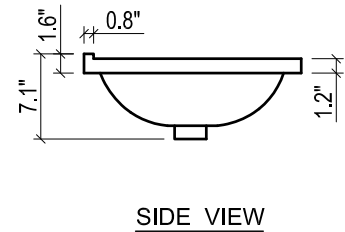

DAYTONA FOR KIRA

- WALL HUNG option is also available for this model.
Vanity height without legs is 23.6".
- Quality metal BLUM (or BLUM equivalent) soft-closing hinges and/or drawer hardware are included.
- Drawers can be placed on Right or Left sides.

KIRA CERAMIC SINK

(available in 1 hole or 8" faucet drills)

DAYTONA FOR MILANO

- WALL HUNG option is also available for this model.
Vanity height without legs is 23.6".
- Quality metal BLUM (or BLUM equivalent) soft-closing hinges and/or drawer hardware are included.
- Drawers can be placed on Right or Left sides.

MILANO CERAMIC SINK

DAYTONA FOR VENICE

- WALL HUNG option is also available for this model.
Vanity height without legs is 25.2".
- Quality metal BLUM (or BLUM equivalent) soft-closing hinges and/or drawer hardware are included.
- Drawers can be placed on Right or Left sides.