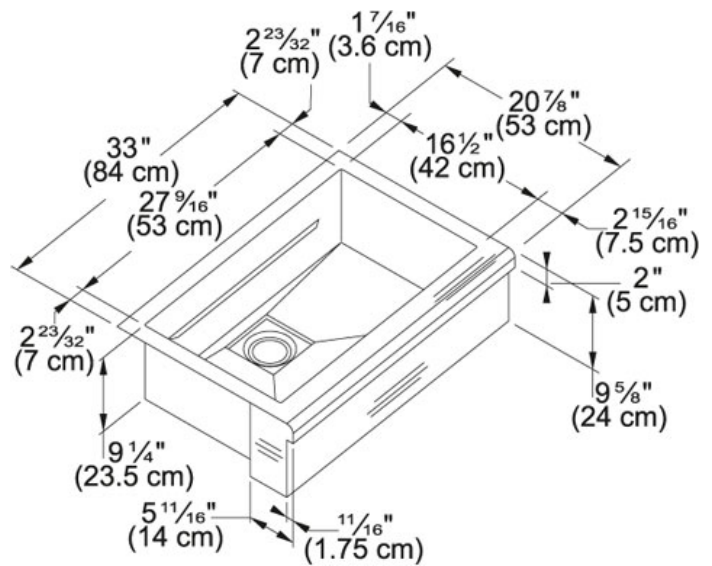

## Product Information

Article Number	123.0191.585
US Part Number	MHX-PKX11028
Cabinet Size	33"
Waste Outlet Diameter	3 1/2"
Dimensions	33"x20 7/8"x9 1/16"
Bowl Size	27 9/16"x16 1/2"x9 1/4"
Number of Bowls	1
Type of Material	16 ga Stainless Steel