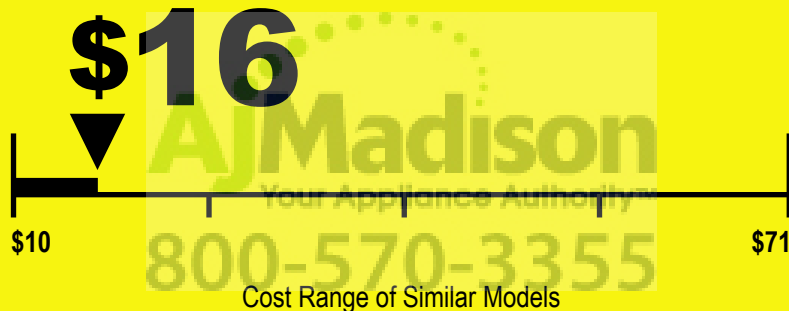

# 154 kWh

Estimated Yearly Electricity Use