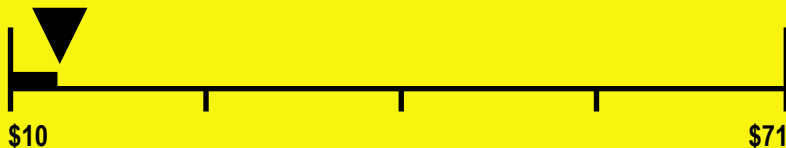

## Estimated Yearly Operating Cost (when used with an electric water heater)

**\$14**

Cost Range of Similar Models

**127** kWh

Estimated Yearly Electricity Use

**\$9**

Estimated Yearly Operating Cost  
(when used with a natural gas water heater)