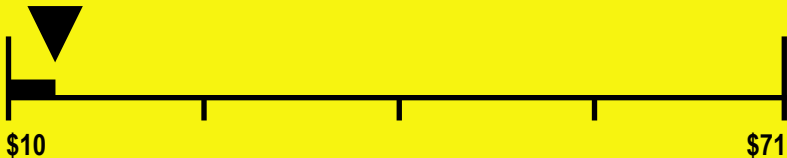

## Estimated Yearly Operating Cost (when used with an electric water heater)

**\$14**

Cost Range of Similar Models

**127** kWh

Estimated Yearly Electricity Use

**\$9**

Estimated Yearly Operating Cost  
(when used with a natural gas water heater)