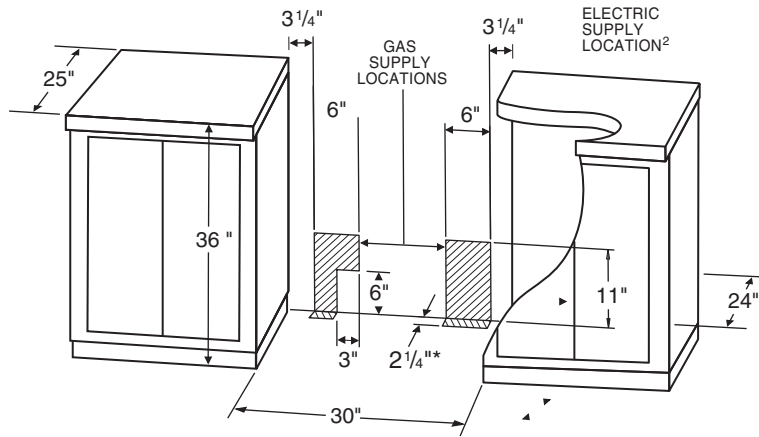

30" FREE-STANDING GAS RANGE

Style of product may vary from picture

PRODUCT DIMENSIONS

	INCHES	CENTIMETERS
A ¹	25	63.5
B	29 7/8	75.9
C ²	36	91.4
D ²	46 3/4	118.7

MODEL SKU_s

MGR4452BDW
MGR4452BDB
MGR4452BDQ
MGR4452BDS

NOTES:

1. Depth excluding handle. Dimension given is from wall to front of oven door.
Add 1 1/4" to depth for control panel (gas models).
2. May vary slightly depending upon leveling legs.