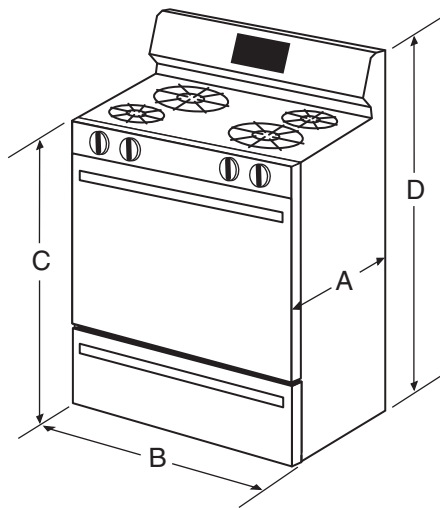

30" FREE-STANDING GAS RANGE

Style of product may vary from picture

PRODUCT DIMENSIONS

	INCHES	CENTIMETERS
A ¹	25	63.5
B	29 7/8	75.9
C ²	36	91.4
D ²	46 3/4	118.7

MODEL SKU_s

MGR4452BDW
MGR4452BDB
MGR4452BDQ
MGR4452BDS

NOTES:

1. Depth excluding handle. Dimension given is from wall to front of oven door.
Add 1 1/4" to depth for control panel (gas models).
2. May vary slightly depending upon leveling legs.