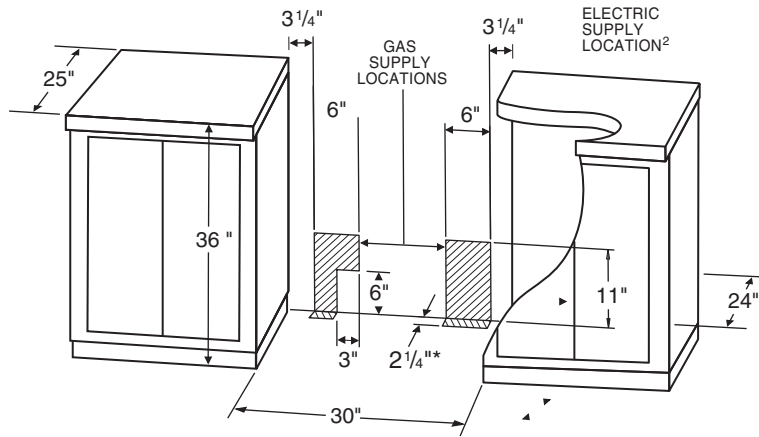

30" FREE-STANDING GAS RANGE

Style of product may vary from picture

PRODUCT DIMENSIONS

	INCHES	CENTIMETERS
A ¹	25	63.5
B	29 7/8	75.9
C ²	36	91.4
D ²	46 3/4	118.7

MODEL SKU^s

MGR4451BDW
MGR4451BDB
MGR4451BDQ
MGR4451BDS

NOTES:

1. Depth excluding handle. Dimension given is from wall to front of oven door.
Add 1 1/4" to depth for control panel (gas models).
2. May vary slightly depending upon leveling legs.

Important: Because of continuing product improvements, Maytag® reserves the right to change specifications without notice. Dimensional specifications are provided for planning purposes only. For complete details see installation instructions that accompany each product before selecting cabinetry, making cutouts or beginning installation.