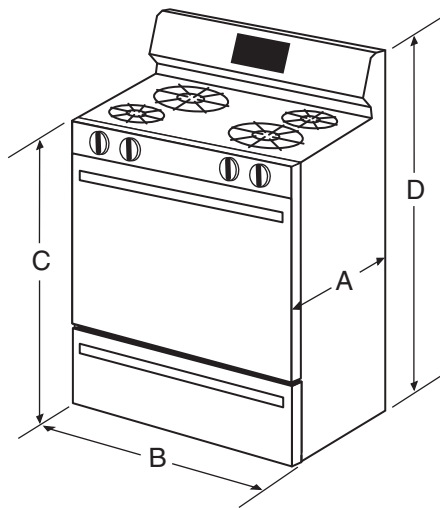

30" FREE-STANDING GAS RANGE

Style of product may vary from picture

PRODUCT DIMENSIONS

	INCHES	CENTIMETERS
A ¹	25	63.5
B	29 7/8	75.9
C ²	36	91.4
D ²	46 3/4	118.7

MODEL SKU^s

MGR4451BDW
MGR4451BDB
MGR4451BDQ
MGR4451BDS

NOTES:

1. Depth excluding handle. Dimension given is from wall to front of oven door.
Add 1 1/4" to depth for control panel (gas models).
2. May vary slightly depending upon leveling legs.

Important: Because of continuing product improvements, Maytag® reserves the right to change specifications without notice. Dimensional specifications are provided for planning purposes only. For complete details see installation instructions that accompany each product before selecting cabinetry, making cutouts or beginning installation.