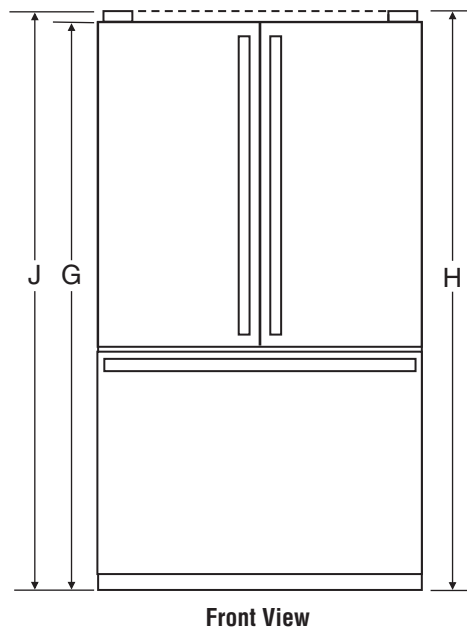

FRENCH DOOR BOTTOM-FREEZER REFRIGERATORS

Front View

Style of product may vary from picture

PRODUCT DIMENSIONS

	INCHES	CENTIMETERS
A	35 5/8	90.5
B ¹	34 1/4	87.0
C	29	73.7
D ²	31 3/4	80.6
E ³	48 1/4	122.6
F ⁴	38 3/8	97.5
G ⁵	68 5/8	174.3
H ⁶	69 7/8	177.5
J ⁷	N/A	N/A

MODEL SKUs

MFF2558KEW
MFF2558KEB
MFF2558KEU
MFF2558KES

NOTES:

1. Depth with doors closed, including handle.
2. Depth with doors closed, excluding handle.
3. Depth with doors open at 90 degrees.
4. Width with doors open at 90 degrees, including handles.
5. Height to top of refrigerator
6. Height to top of refrigerator including door hinge.
7. Height to top of refrigerator door trim (if needed for trim models).
8. When installing refrigerator in or near a corner, allow enough room for door to open without interfering with cabinet drawers or hardware.