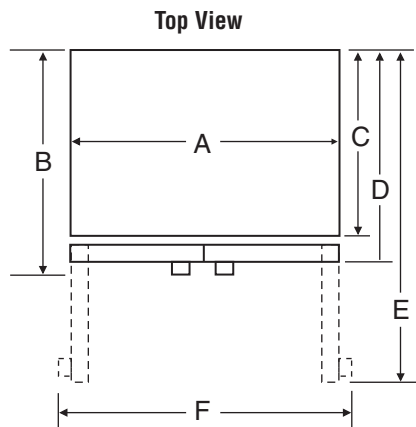

FRENCH DOOR BOTTOM-FREEZER REFRIGERATORS

Front View

Style of product may vary from picture

PRODUCT DIMENSIONS

	INCHES	CENTIMETERS
A	35 5/8	90.5
B ¹	34 1/4	87.0
C	29	73.7
D ²	31 3/4	80.6
E ³	48 1/4	122.6
F ⁴	38 3/8	97.5
G ⁵	68 5/8	174.3
H ⁶	69 7/8	177.5
J ⁷	N/A	N/A

MODEL SKUs

MFF2558KEW
MFF2558KEB
MFF2558KEU
MFF2558KES

NOTES:

1. Depth with doors closed, including handle.
2. Depth with doors closed, excluding handle.
3. Depth with doors open at 90 degrees.
4. Width with doors open at 90 degrees, including handles.
5. Height to top of refrigerator
6. Height to top of refrigerator including door hinge.
7. Height to top of refrigerator door trim (if needed for trim models).
8. When installing refrigerator in or near a corner, allow enough room for door to open without interfering with cabinet drawers or hardware.