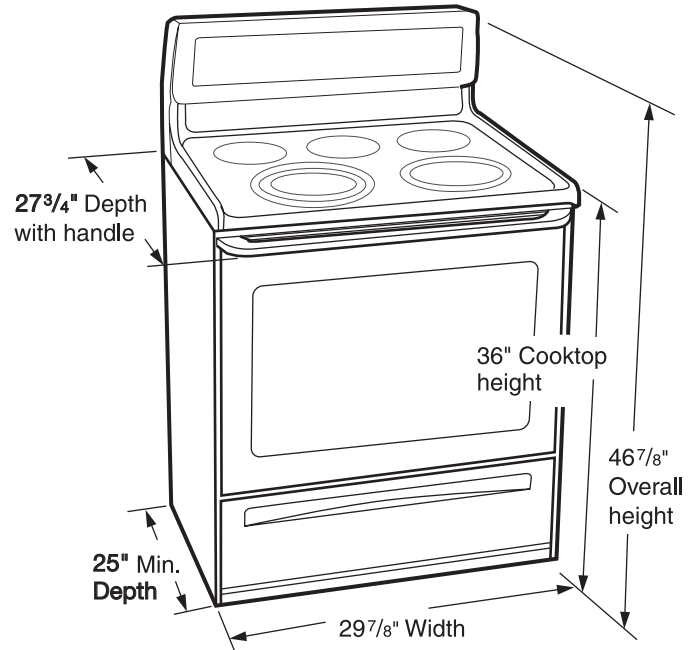

COLOR OPTIONS

White(W) Black(B) Stainless Steel(S)

*Among leading brand single cavity electric 30" freestanding ranges.

Visit maytag.com for warranty details.

Maytag® Freestanding Electric Range

MER8775A

Specifications

MODEL NUMBER		MER8775A
COOKTOP		
Cooktop Type	Smoothtop Glass	
ELEMENT DETAIL		
Number of Elements	5	
Left Front Size (in)	12"9"/6"	
Left Front Power (watts)	3000/2200/1100	
Right Front Size (in)	10"	
Right Front Power (watts)	3200	
Left Rear Size (in)	6"	
Left Rear Power (watts)	300/1300	
Right Rear Size (in)	6"	
Right Rear Power (watts)	1200	
Center Rear Element Size (in)	6"	
Center Rear Power (watts)	100	
OVEN DETAIL		
Oven Capacity	6.2 cu. ft. oven Industry Leading Capacity*	
Convection	Fan	
Warm Hold	Yes	
Sabbath Mode	Yes	
Cooking System	Precision Cooking™ System	
Hidden Bake Element	Yes	
Broiler at 240V	3600	
Number Oven Racks	3	
GENERAL INFORMATION		
Power On Indicator Light	Yes	
Hot Surface Indicator Light(s)	Yes	
Energy Save Mode	Yes	
Drawer Type	Storage Drawer	
Oven Window Size	Panoramic	
Clock & Timer	Yes	
Delayed Cooking Option	Delay Start	
Control Lockout	Yes	
Cleaning System	AquaLift™ Technology Clean	
ELECTRIC REQUIREMENTS		
Total Connected Ld (kW) - 240V	12.6	
Total Connected Ld (kW) - 208V	9.5	
COLOR AVAILABILITY		W,B,S

W=White, B=Black, S=Stainless Steel

Dimensions

DIMENSIONS	
Overall Height (in)	46 7/8
Overall Width (in)	29 7/8
Overall Depth (in)	27 3/4
Depth without Handle (in)	25 3/8
Depth with Door Open 90° (in)	47 13/16
Cutout Height (in)	36
Cutout Width (in)	30