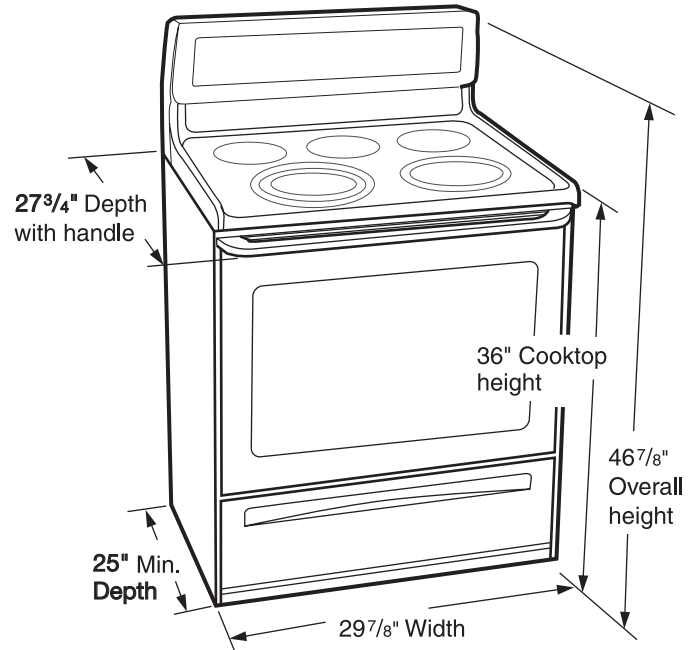

COLOR OPTIONS

White(W) Black(B) Stainless Steel(S)

*Among leading brand single cavity electric 30" freestanding ranges.

Visit maytag.com for warranty details.

Maytag® Freestanding Electric Range

MER8674A

Specifications

MODEL NUMBER	MER8674A
COOKTOP	
Cooktop Type	Smoothtop Glass
ELEMENT DETAIL	
Number of Elements	5
Left Front Size (in)	12"/9"
Left Front Power (watts)	3000/1900
Right Front Size (in)	10"
Right Front Power (watts)	3200
Left Rear Size (in)	6"
Left Rear Size (watts)	1200
Right Rear Size (in)	6"
Right Rear Power (watts)	1200
Center Rear Element Size (in)	6"
Center Rear Power (watts)	100
OVEN DETAIL	
Oven Capacity	6.2 cu. ft. oven Industry Leading Capacity*
Warm Hold	Yes
Sabbath Mode	Yes
Cooking System	Precision Cooking™ System
Hidden Bake Element	Yes
Broiler at 240V	3600
Number Oven Racks	2
GENERAL INFORMATION	
Power On Indicator Light	Yes
Hot Surface Indicator Light(s)	Yes
Energy Save Mode	Yes
Drawer Type	Storage Drawer
Oven Window Size	Panoramic
Clock & Timer	Yes
Delayed Cooking Option	Delay Start
Control Lockout	Yes
Cleaning System	AquaLift™ Technology Clean
ELECTRIC REQUIREMENTS	
Total Connected Ld (kW) - 240V	12.5
Total Connected Ld (kW) - 208V	9.4
COLOR AVAILABILITY	
	W,B,S

W=White, B=Black, S=Stainless Steel

Dimensions

DIMENSIONS	
Overall Height (in)	46 7/8
Overall Width (in)	29 7/8
Overall Depth (in)	27 3/4
Depth without Handle (in)	25 3/8
Depth with Door Open 90° (in)	47 13/16
Cutout Height (in)	36
Cutout Width (in)	30